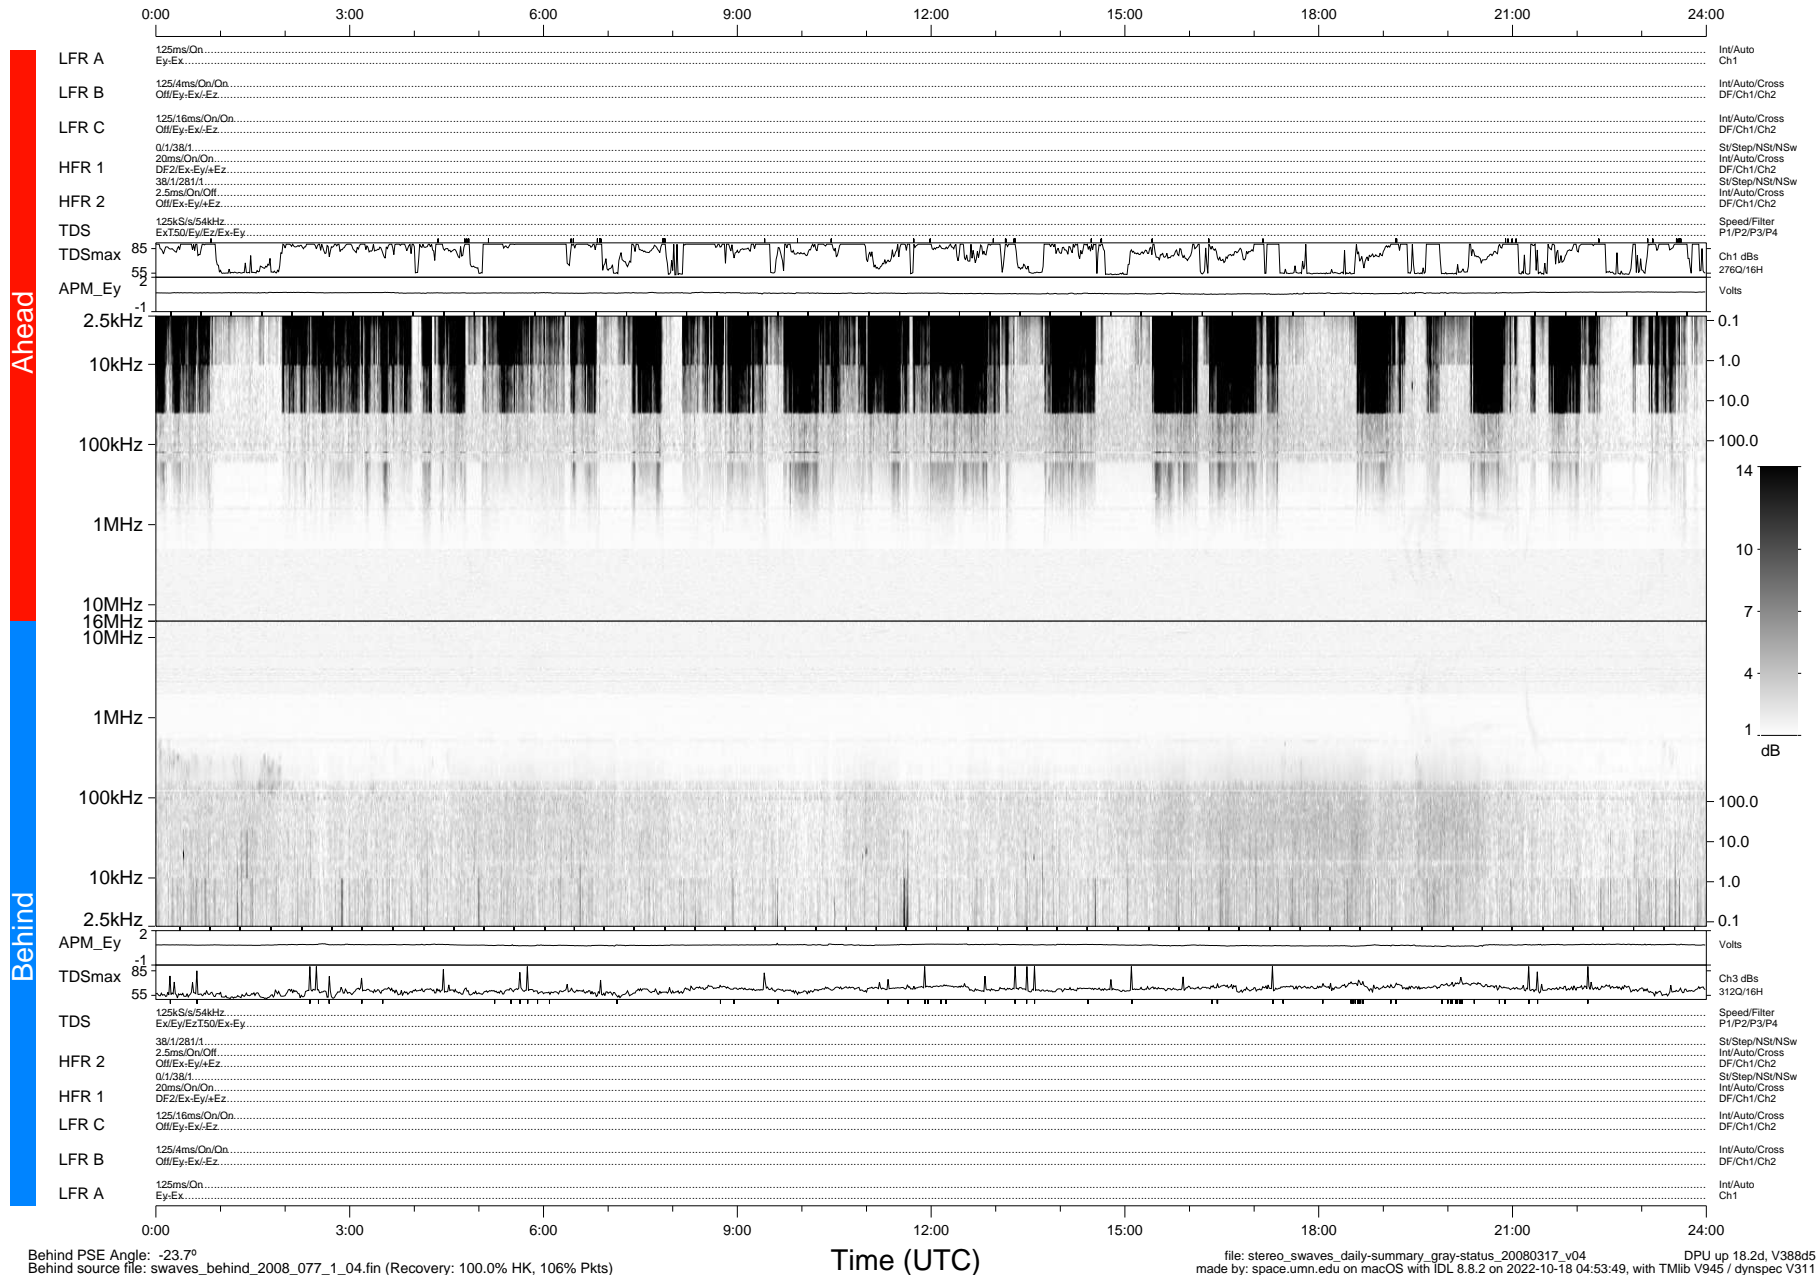

STEREO/WAVES Daily Summary - 17-Mar-2008 (DOY 077)

Ahead source file: swaves_ahead_2008_077_1_04.fin (Recovery: 100.0% HK, 101% Pkts)
Ahead PSE Angle: 23.0°

DPU up 172.5d, V388d5

Behind PSE Angle: -23.7°
Behind source file: swaves_behind_2008_077_1_04.fin (Recovery: 100.0% HK, 106% Pkts)

Time (UTC)