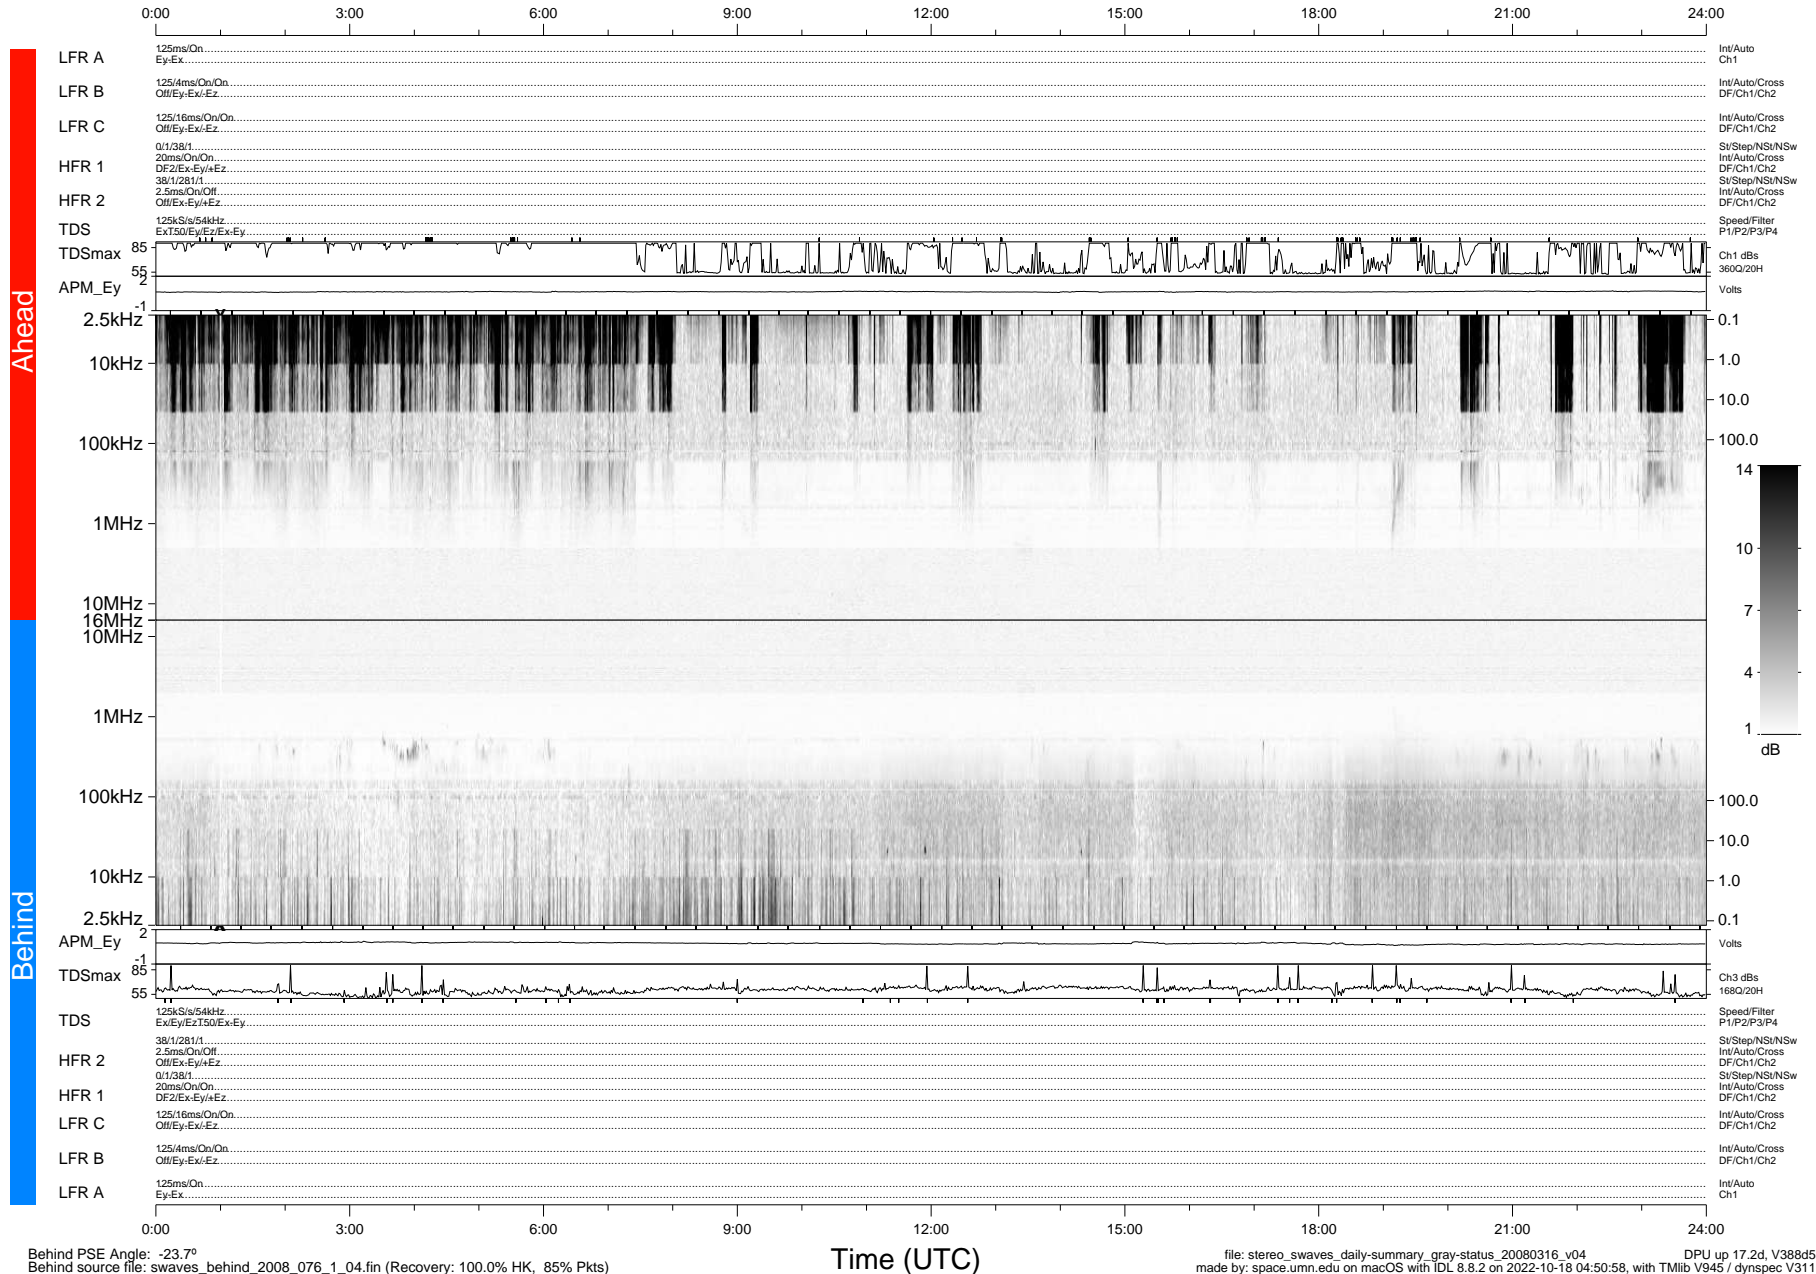

STEREO/WAVES Daily Summary - 16-Mar-2008 (DOY 076)

Ahead source file: swaves_ahead_2008_076_1_04.fin (Recovery: 100.0% HK, 114% Pkts)
 Ahead PSE Angle: 23.0°

DPU up 171.5d, V388d5

Behind PSE Angle: -23.7°
 Behind source file: swaves_behind_2008_076_1_04.fin (Recovery: 100.0% HK, 85% Pkts)

file: stereo_swaves_daily-summary_gray-status_20080316_v04 DPU up 17.2d, V388d5
 made by: space.umn.edu on macOS with IDL 8.8.2 on 2022-10-18 04:50:58, with TMLib V945 / dynspec V311