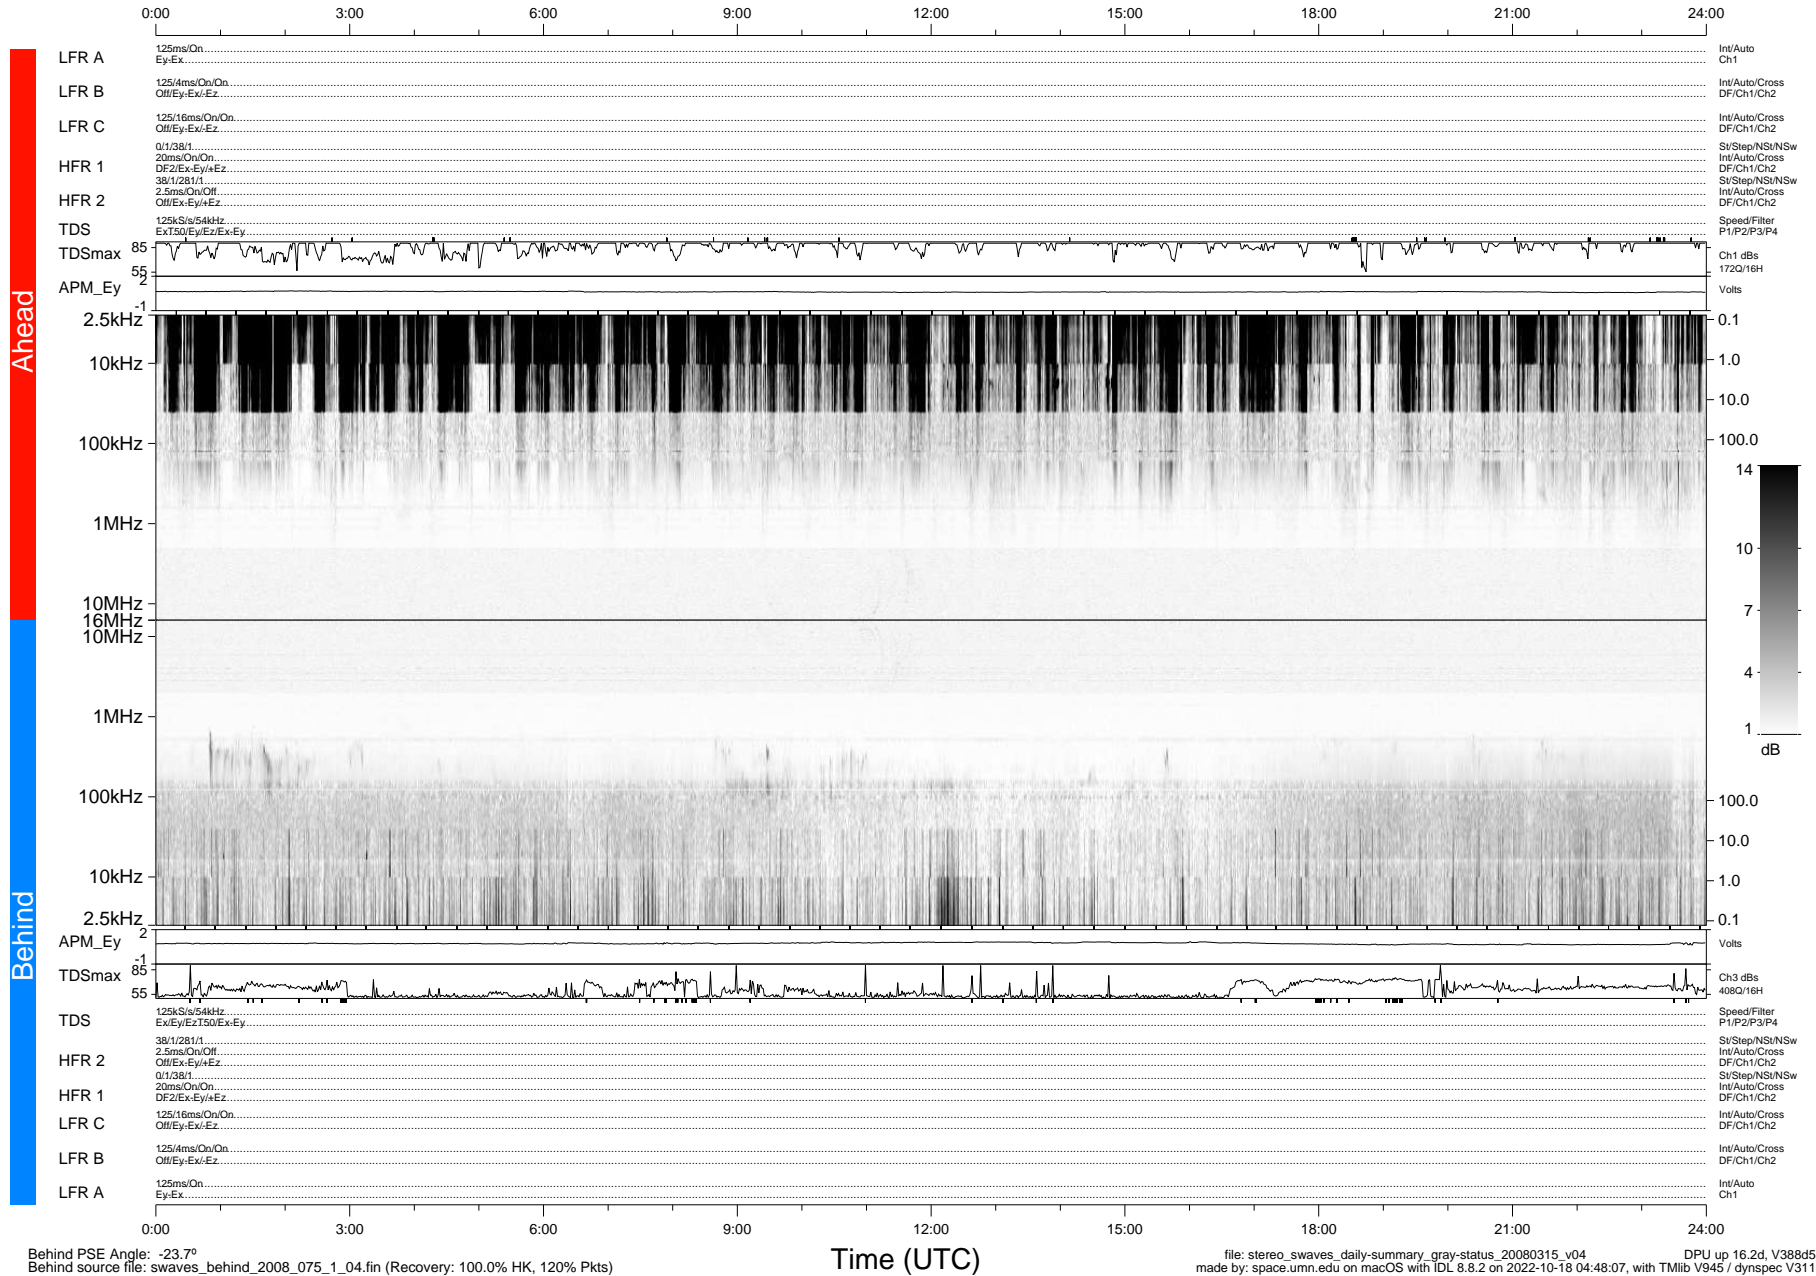

STEREO/WAVES Daily Summary - 15-Mar-2008 (DOY 075)

Ahead source file: swaves_ahead_2008_075_1_04.fin (Recovery: 100.0% HK, 85% Pkts)
Ahead PSE Angle: 22.9°

DPU up 170.5d, V388d5

Behind PSE Angle: -23.7°
Behind source file: swaves_behind_2008_075_1_04.fin (Recovery: 100.0% HK, 120% Pkts)

Time (UTC)