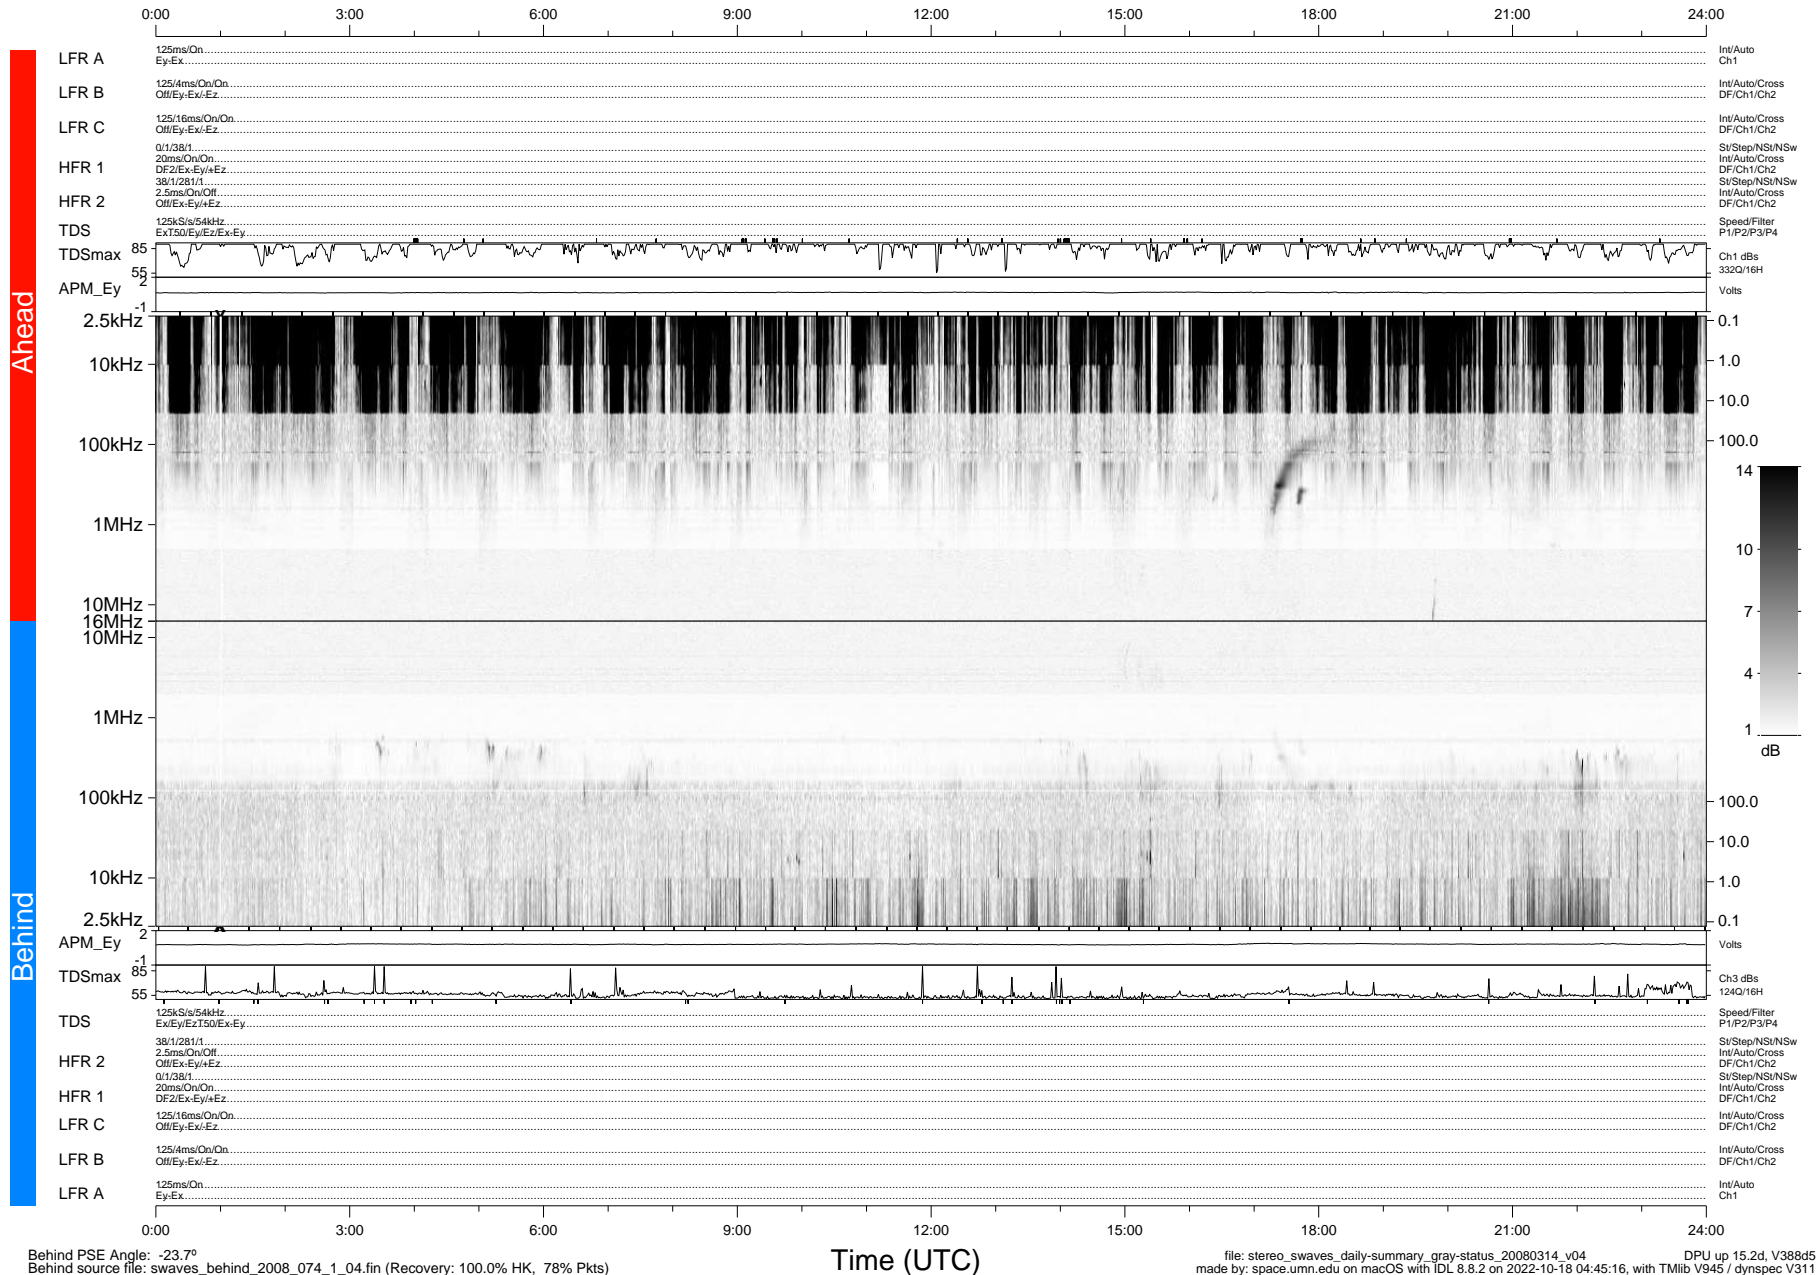

STEREO/WAVES Daily Summary - 14-Mar-2008 (DOY 074)

Ahead source file: swaves_ahead_2008_074_1_04.fin (Recovery: 100.0% HK, 109% Pkts)
 Ahead PSE Angle: 22.9°

DPU up 169.5d, V388d5

Behind PSE Angle: -23.7°
 Behind source file: swaves_behind_2008_074_1_04.fin (Recovery: 100.0% HK, 78% Pkts)

Time (UTC)

file: stereo_swaves_daily-summary_gray-status_20080314_v04 DPU up 15.2d, V388d5
 made by: space.umn.edu on macOS with IDL 8.8.2 on 2022-10-18 04:45:16, with TMLib V945 / dynspec V311