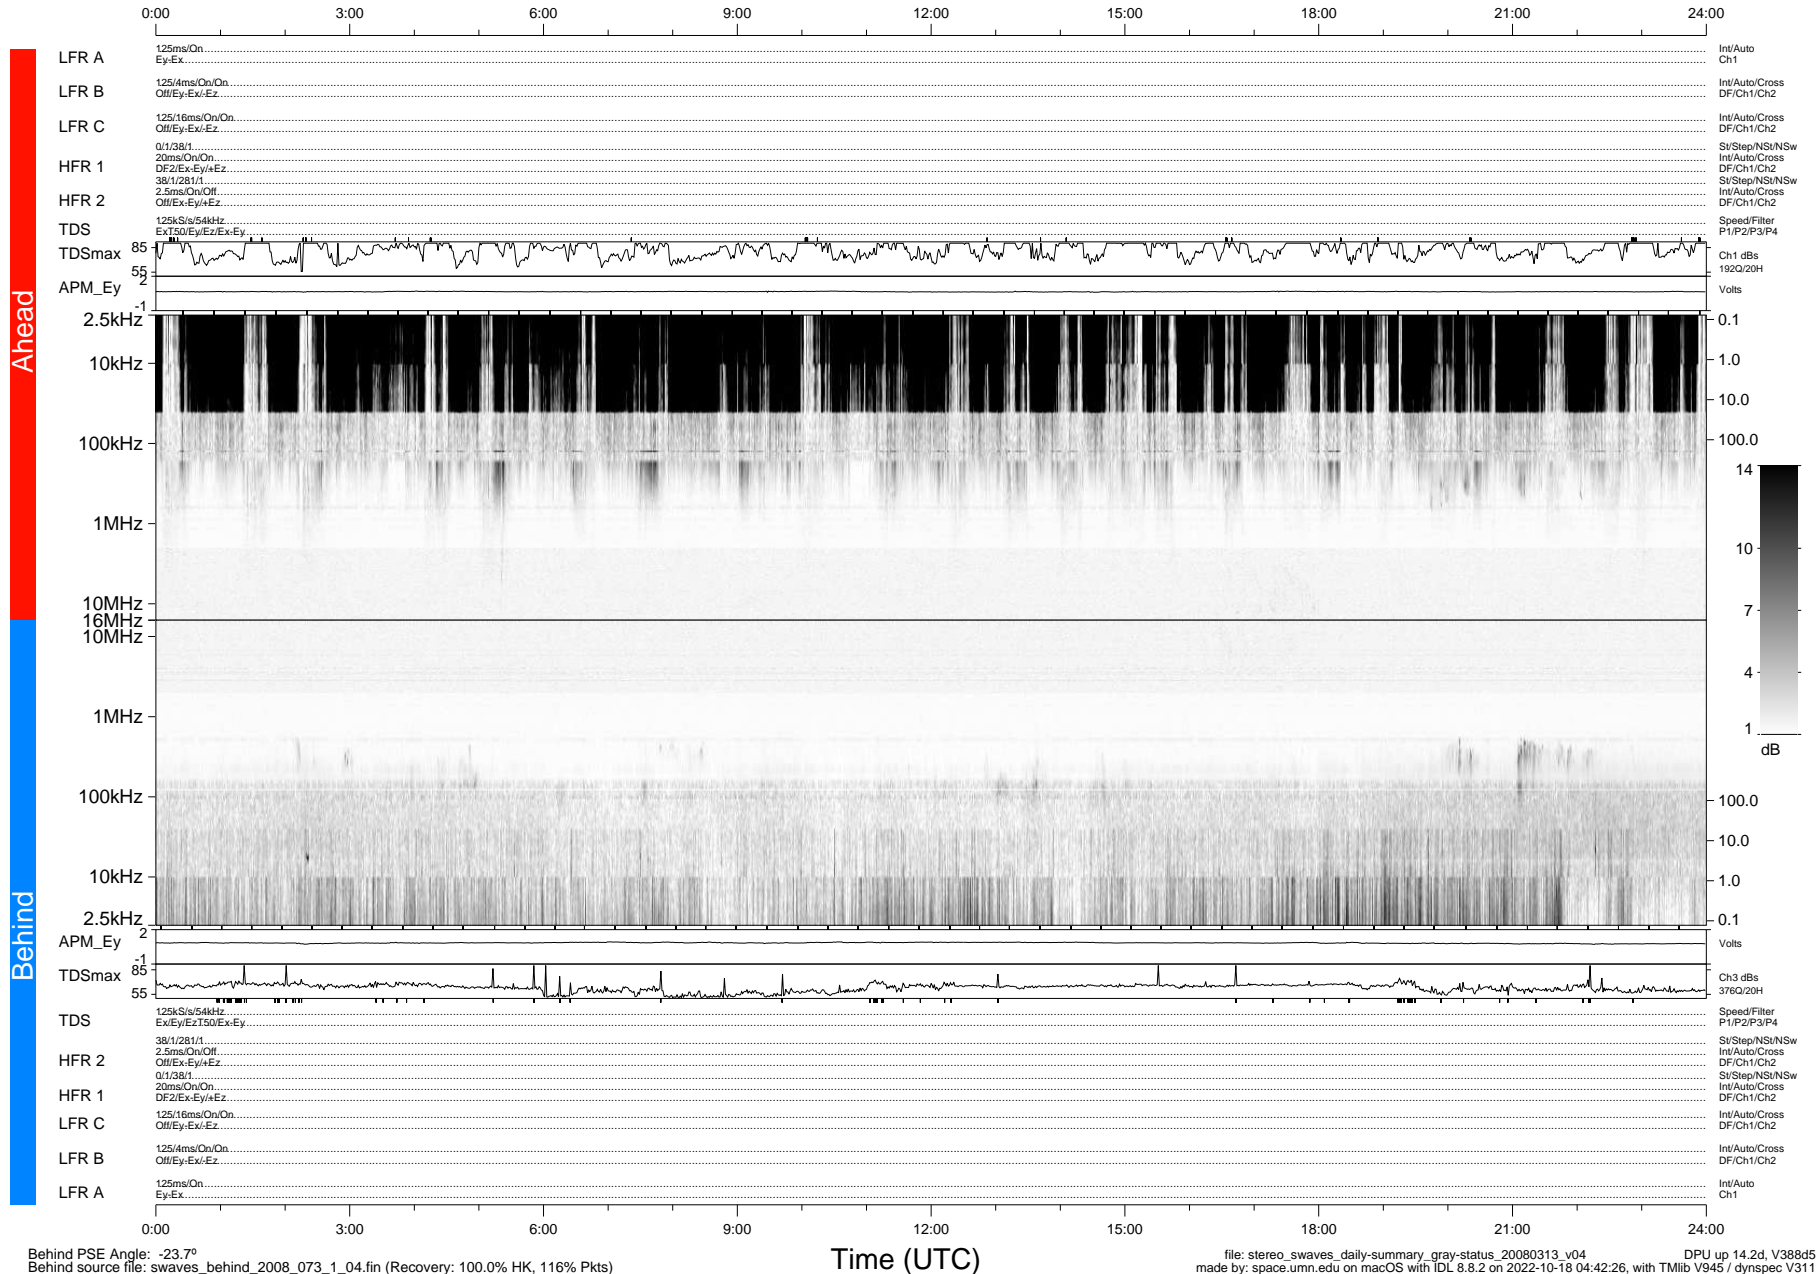

# STEREO/WAVES Daily Summary - 13-Mar-2008 (DOY 073)

Ahead source file: swaves\_ahead\_2008\_073\_1\_04.fin (Recovery: 100.0% HK, 89% Pkts)  
 Ahead PSE Angle: 22.9°

DPU up 168.5d, V388d5

Behind PSE Angle: -23.7°  
 Behind source file: swaves\_behind\_2008\_073\_1\_04.fin (Recovery: 100.0% HK, 116% Pkts)

Time (UTC)

file: stereo\_swaves\_daily-summary\_gray-status\_20080313\_v04 DPU up 14.2d, V388d5  
 made by: space.umn.edu on macOS with IDL 8.8.2 on 2022-10-18 04:42:26, with Tlib V945 / dynspec V311