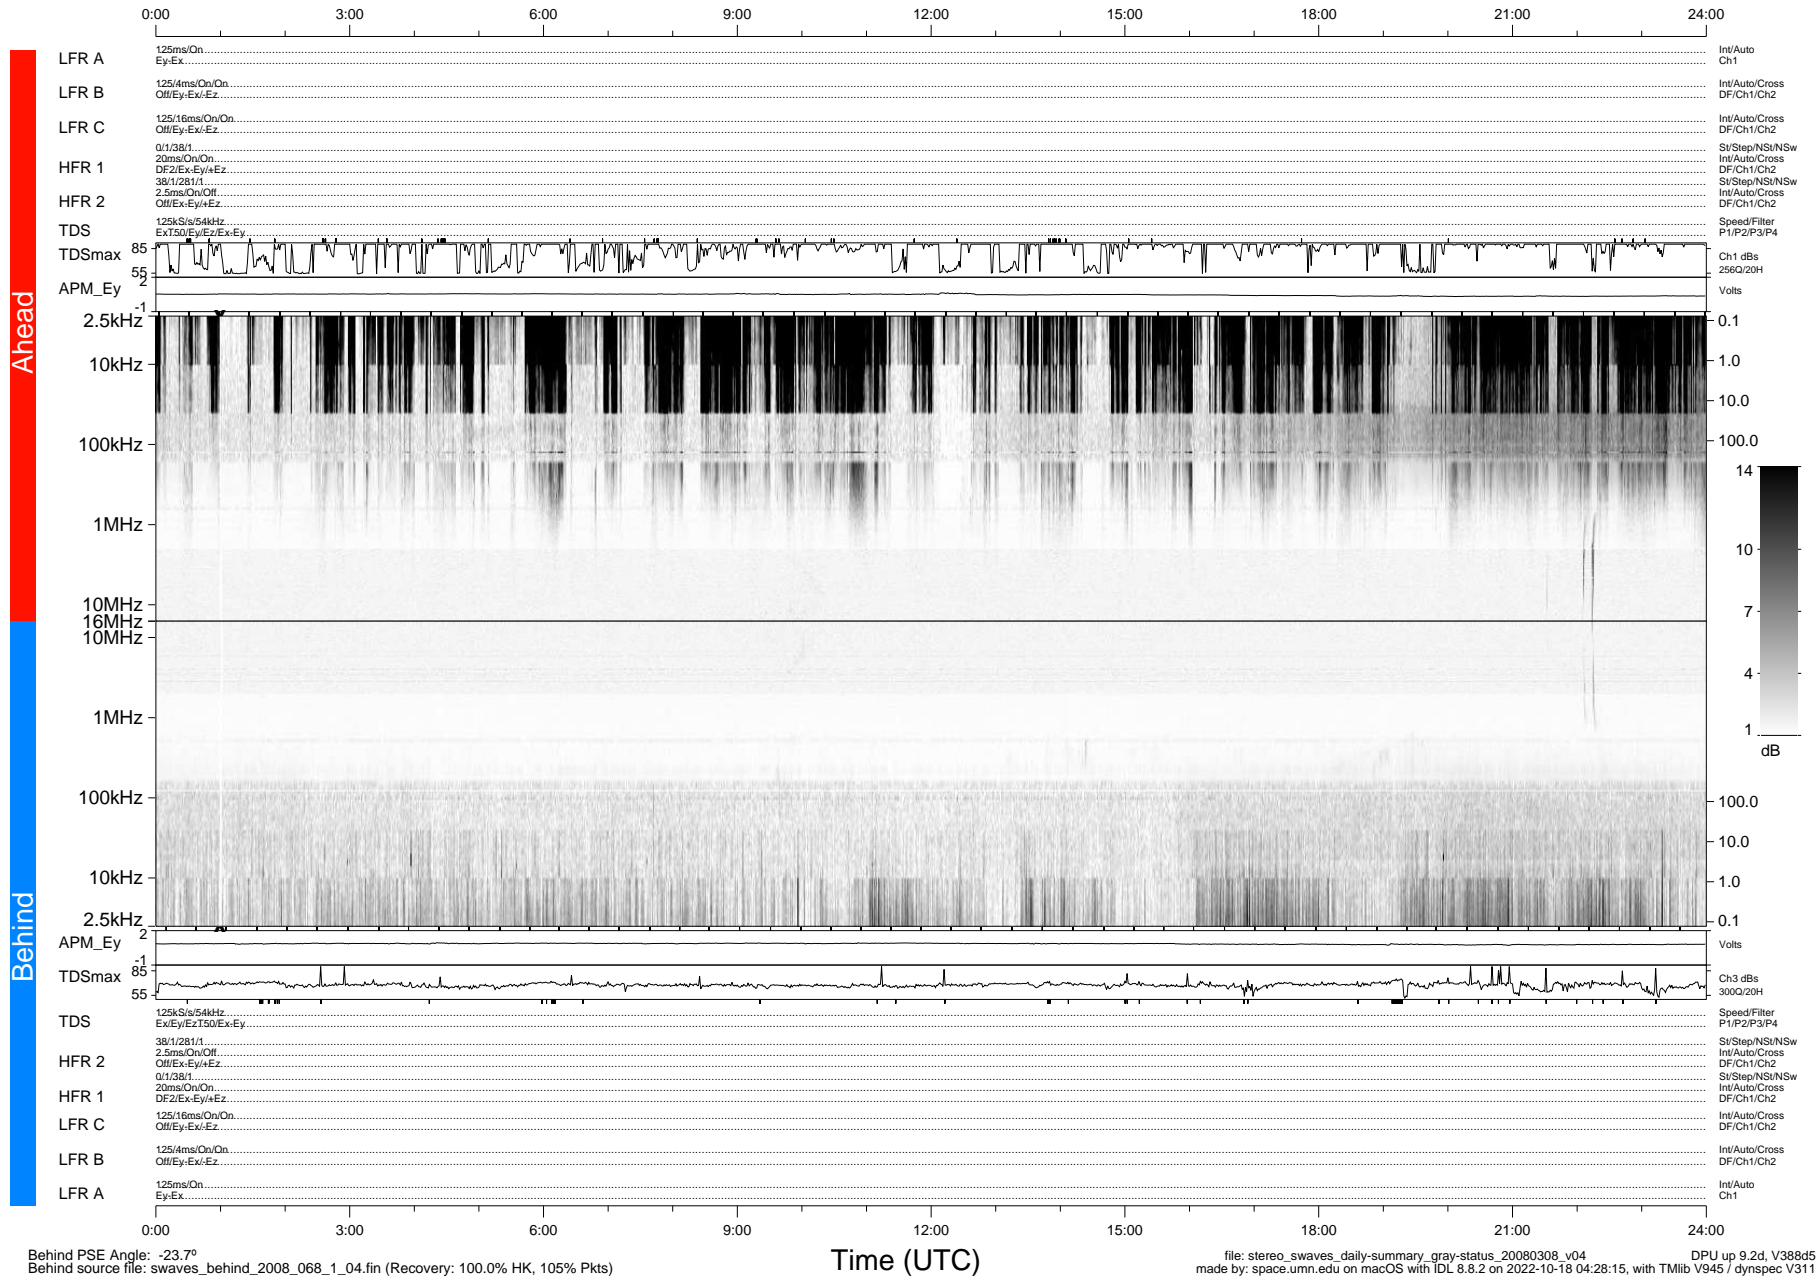

STEREO/WAVES Daily Summary - 08-Mar-2008 (DOY 068)

Ahead source file: swaves_ahead_2008_068_1_04.fin (Recovery: 100.0% HK, 98% Pkts)
 Ahead PSE Angle: 22.7°

DPU up 163.5d, V388d5

Behind PSE Angle: -23.7°
 Behind source file: swaves_behind_2008_068_1_04.fin (Recovery: 100.0% HK, 105% Pkts)

file: stereo_swaves_daily-summary_gray-status_20080308_v04
 made by: space.umn.edu on macOS with IDL 8.8.2 on 2022-10-18 04:28:15, with TMLib V945 / dynspec V311
 DPU up 9.2d, V388d5