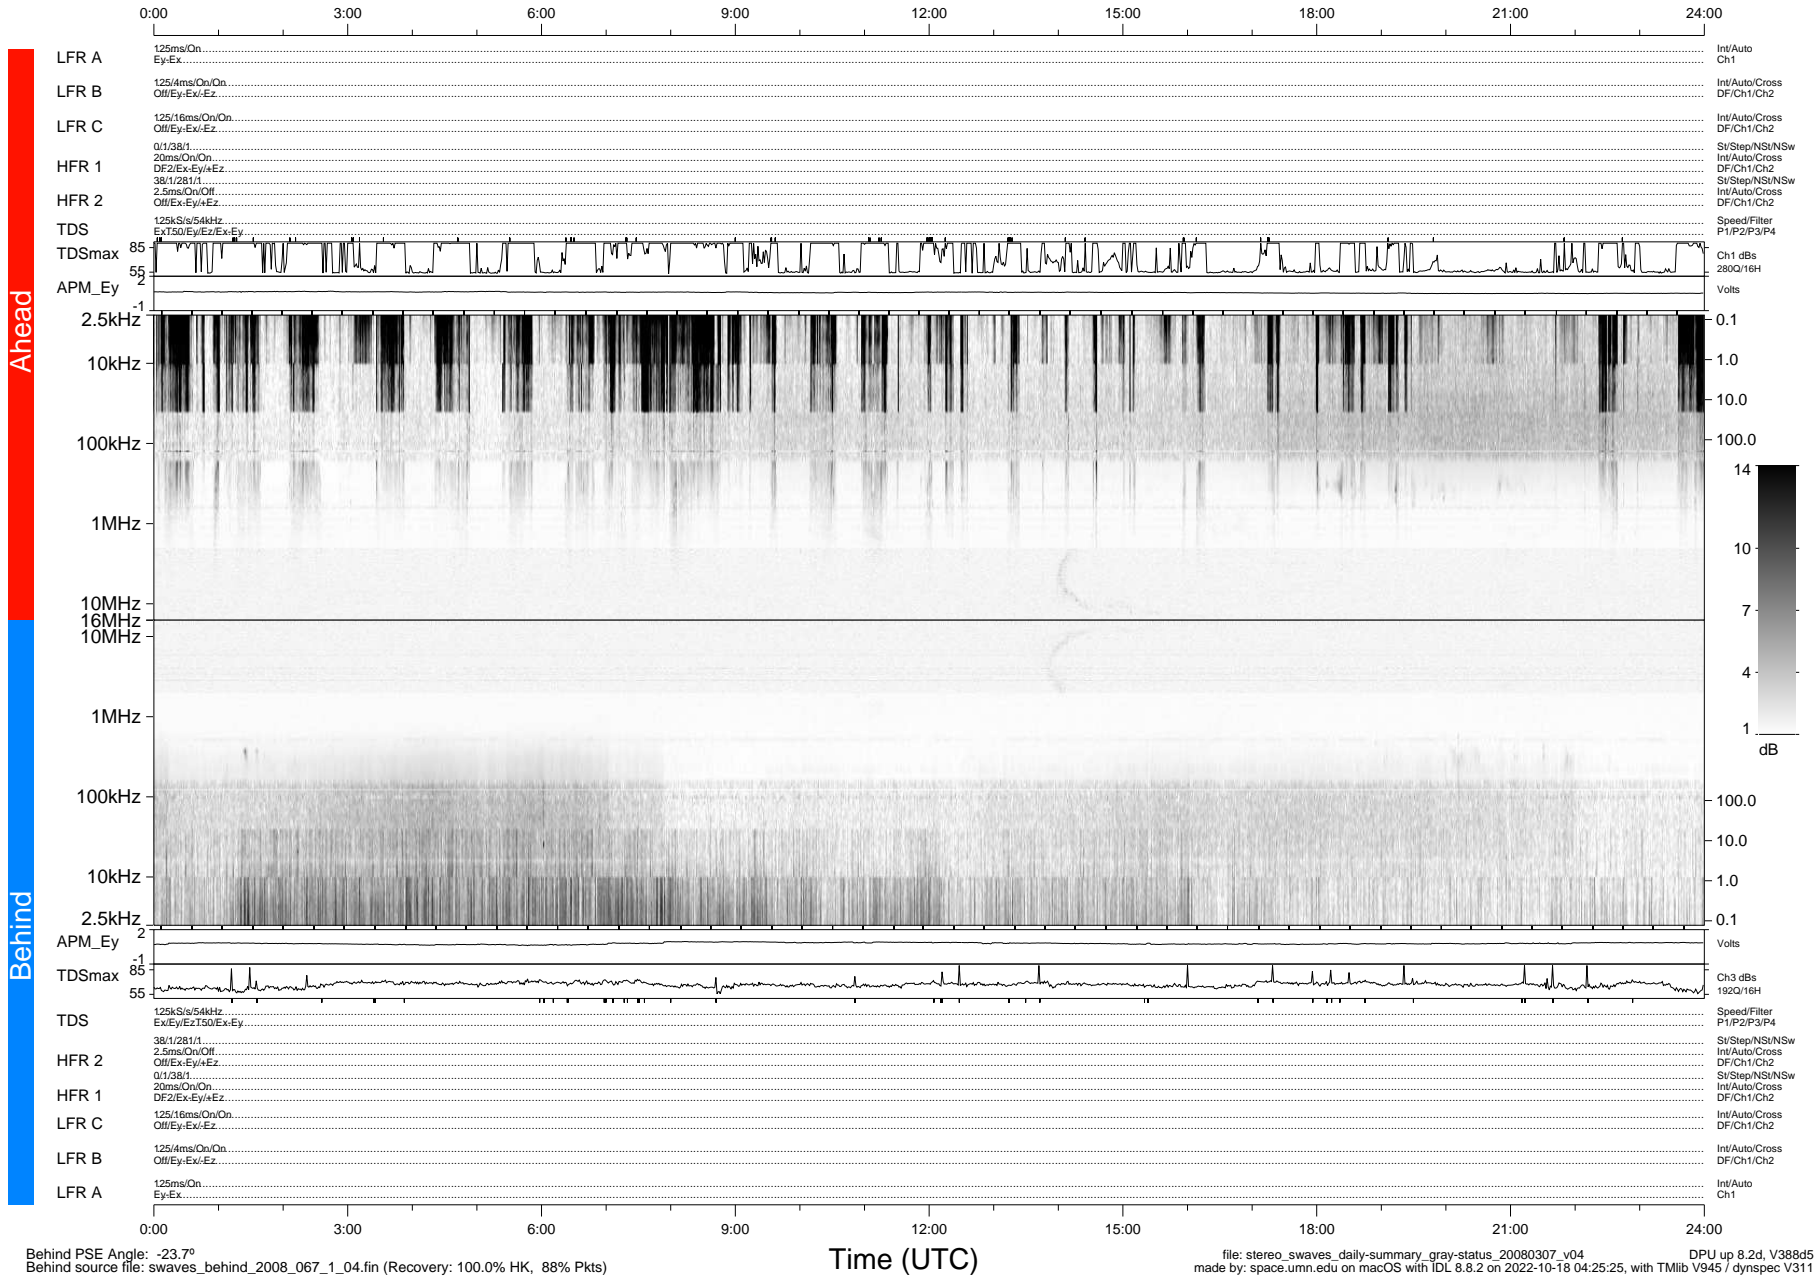

STEREO/WAVES Daily Summary - 07-Mar-2008 (DOY 067)

Ahead source file: swaves_ahead_2008_067_1_04.fin (Recovery: 100.0% HK, 101% Pkts)
Ahead PSE Angle: 22.6°

DPU up 162.5d, V388d5

Behind PSE Angle: -23.7°
Behind source file: swaves_behind_2008_067_1_04.fin (Recovery: 100.0% HK, 88% Pkts)