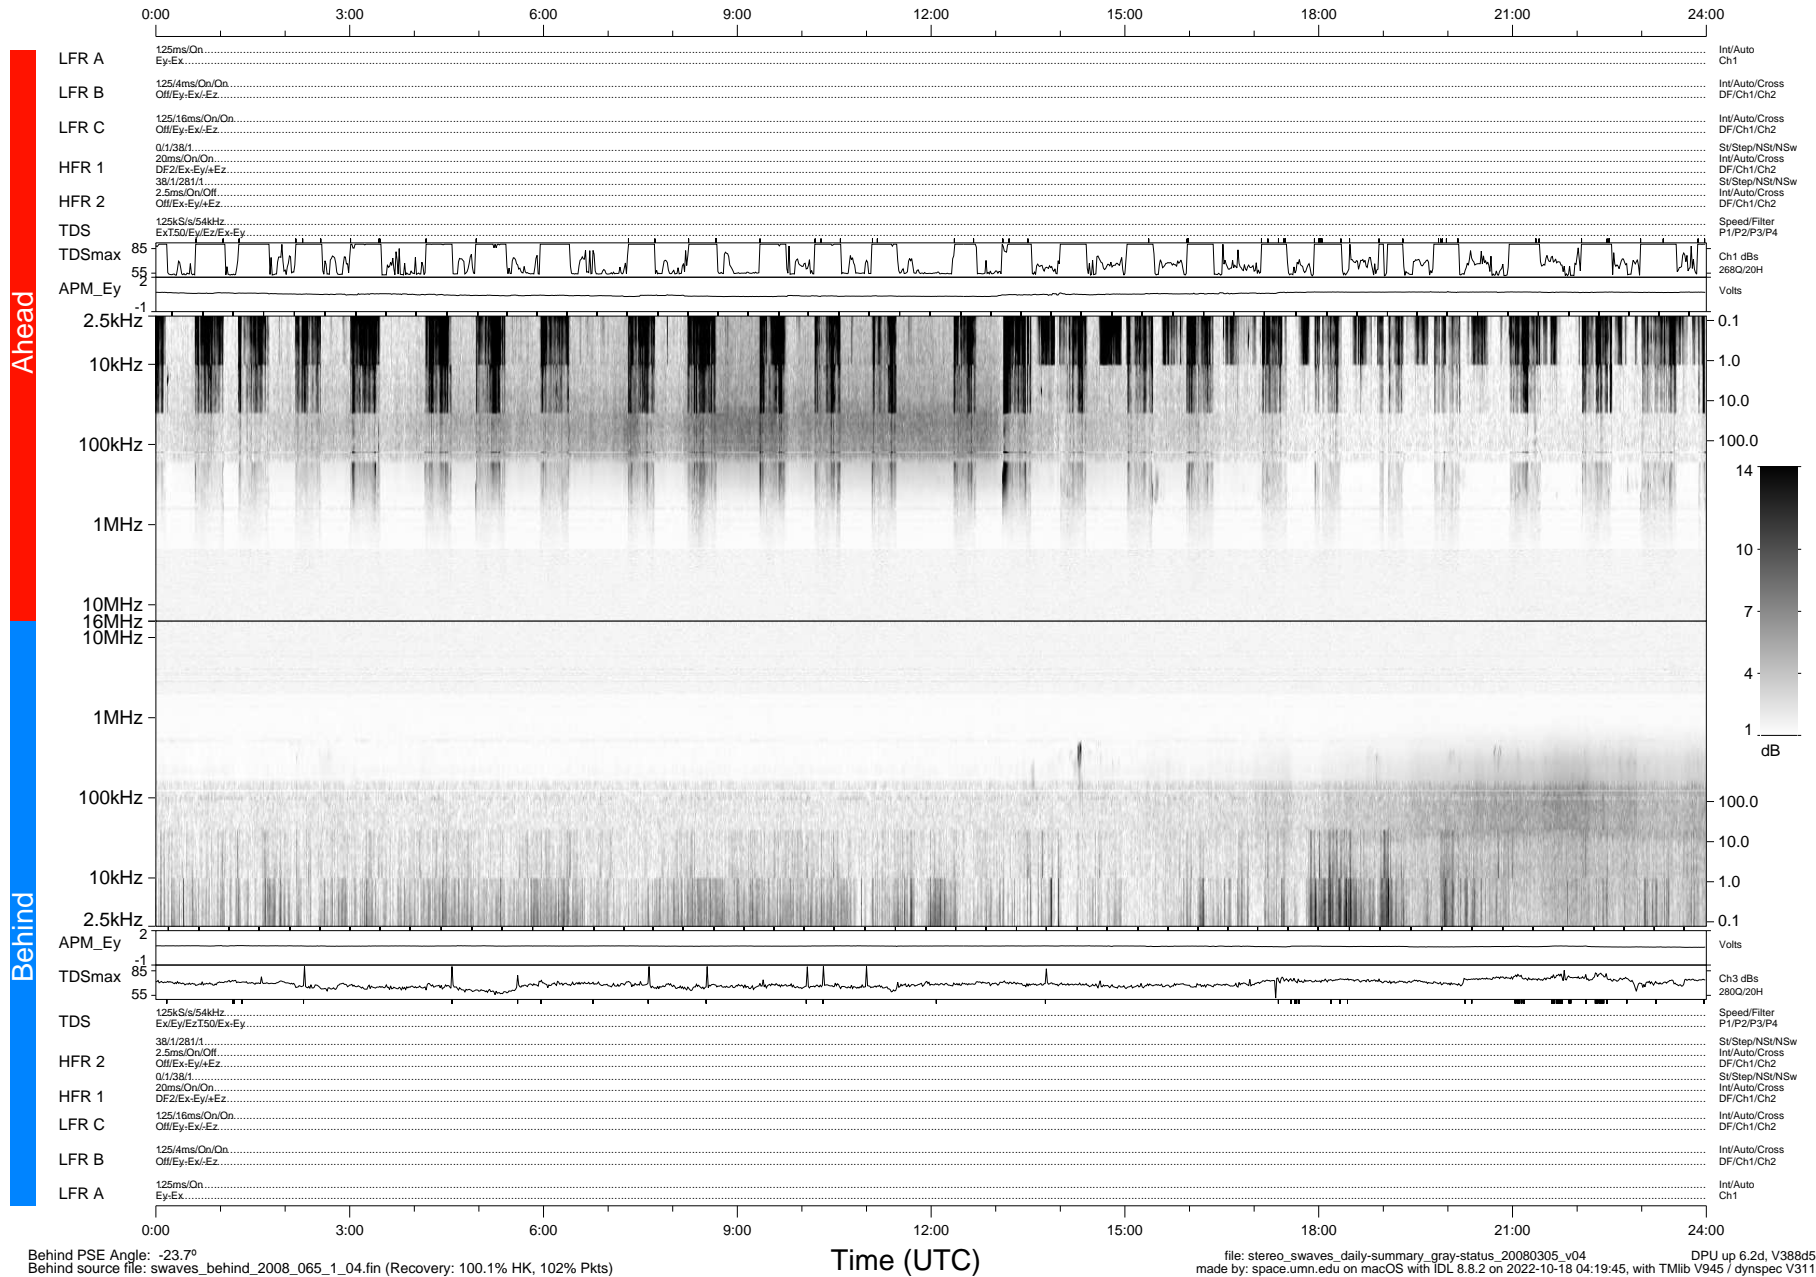

STEREO/WAVES Daily Summary - 05-Mar-2008 (DOY 065)

Ahead source file: swaves_ahead_2008_065_1_04.fin (Recovery: 100.0% HK, 100% Pkts)
 Ahead PSE Angle: 22.5°

DPU up 160.5d, V388d5

Behind PSE Angle: -23.7°
 Behind source file: swaves_behind_2008_065_1_04.fin (Recovery: 100.1% HK, 102% Pkts)

file: stereo_swaves_daily-summary_gray-status_20080305_v04
 made by: space.umn.edu on macOS with IDL 8.8.2 on 2022-10-18 04:19:45, with Tlib V945 / dynspec V311
 DPU up 6.2d, V388d5