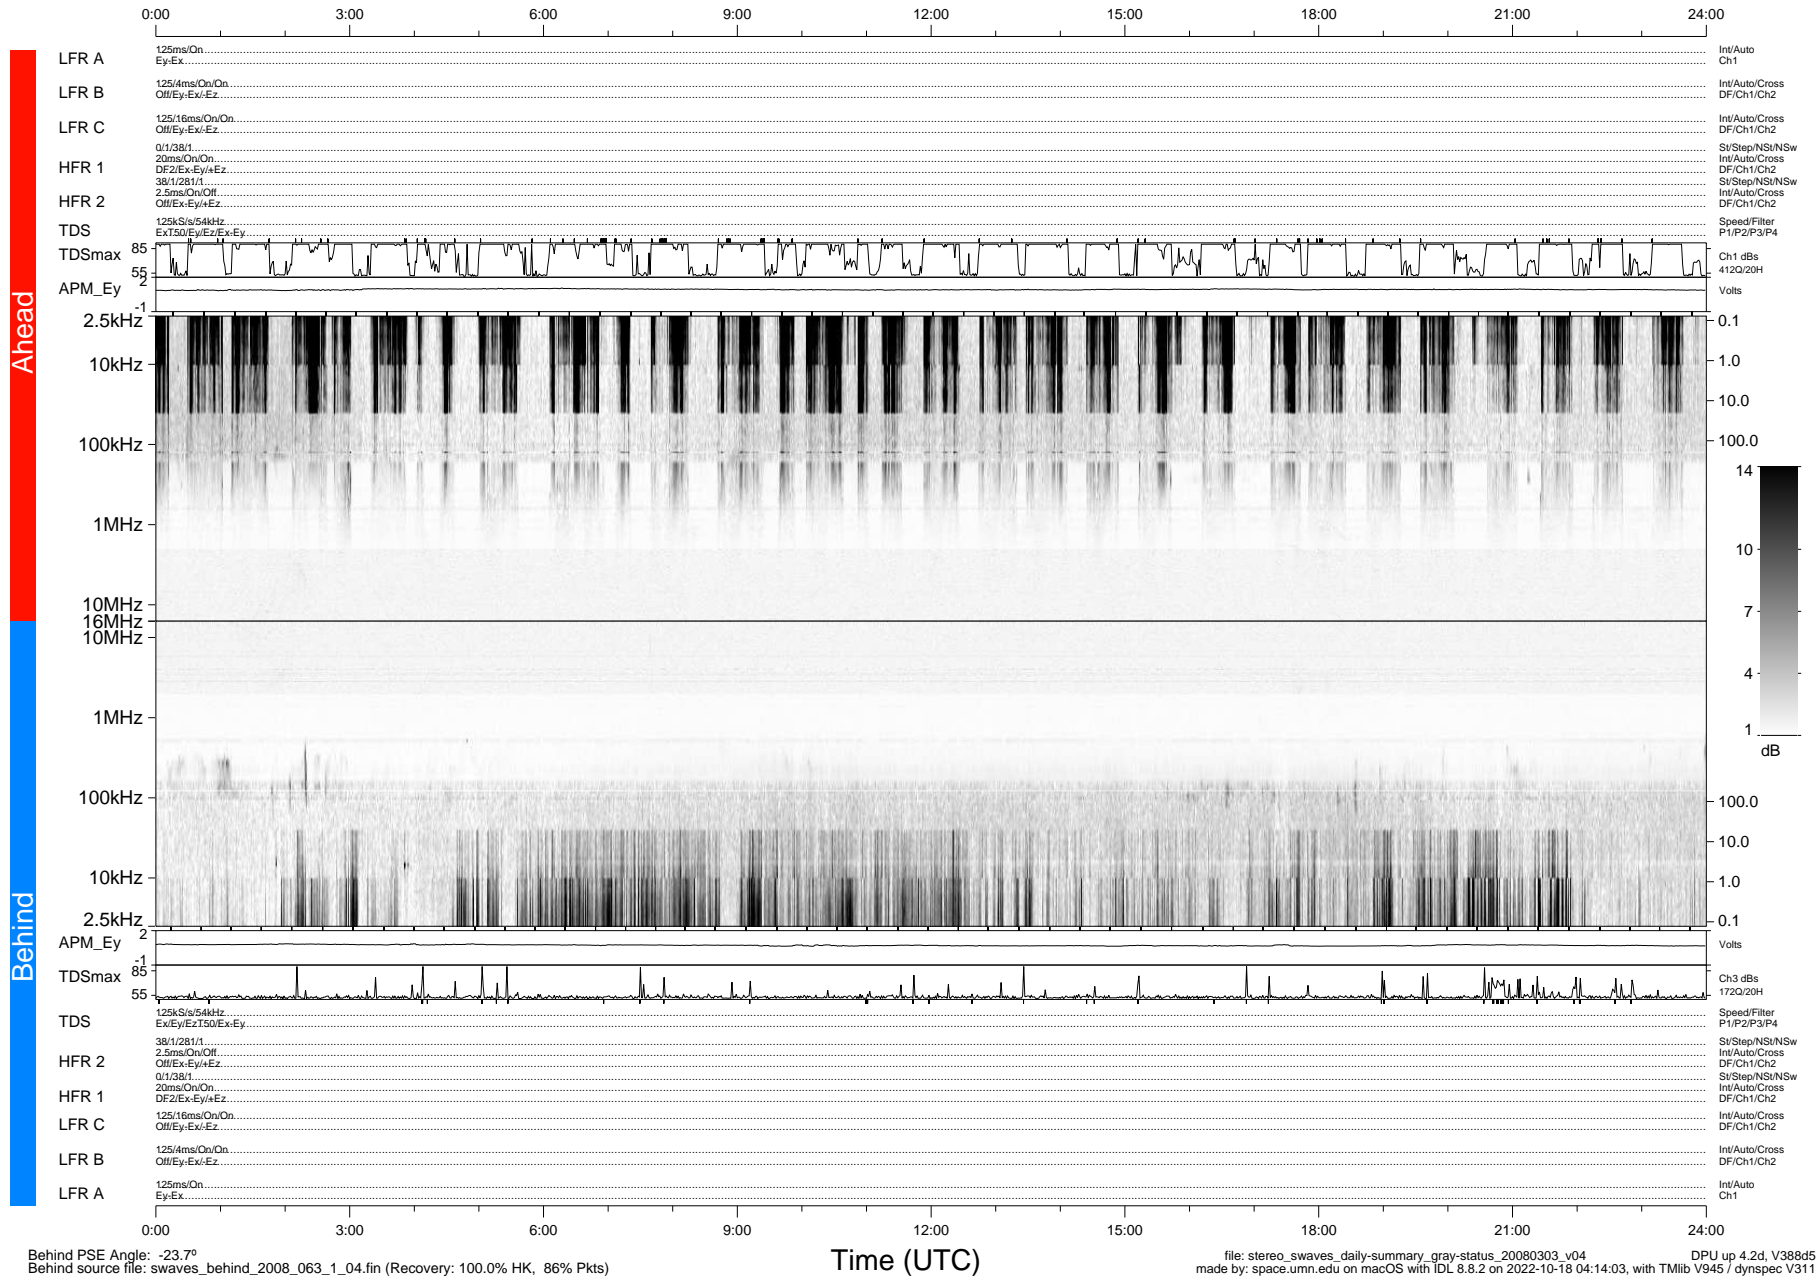

STEREO/WAVES Daily Summary - 03-Mar-2008 (DOY 063)

Ahead source file: swaves_ahead_2008_063_1_04.fin (Recovery: 100.0% HK, 121% Pkts)
 Ahead PSE Angle: 22.5°

DPU up 158.5d, V388d5

Behind PSE Angle: -23.7°
 Behind source file: swaves_behind_2008_063_1_04.fin (Recovery: 100.0% HK, 86% Pkts)

file: stereo_swaves_daily-summary_gray-status_20080303_v04
 made by: space.umn.edu on macOS with IDL 8.8.2 on 2022-10-18 04:14:03, with TMLib V945 / dynspec V311
 DPU up 4.2d, V388d5