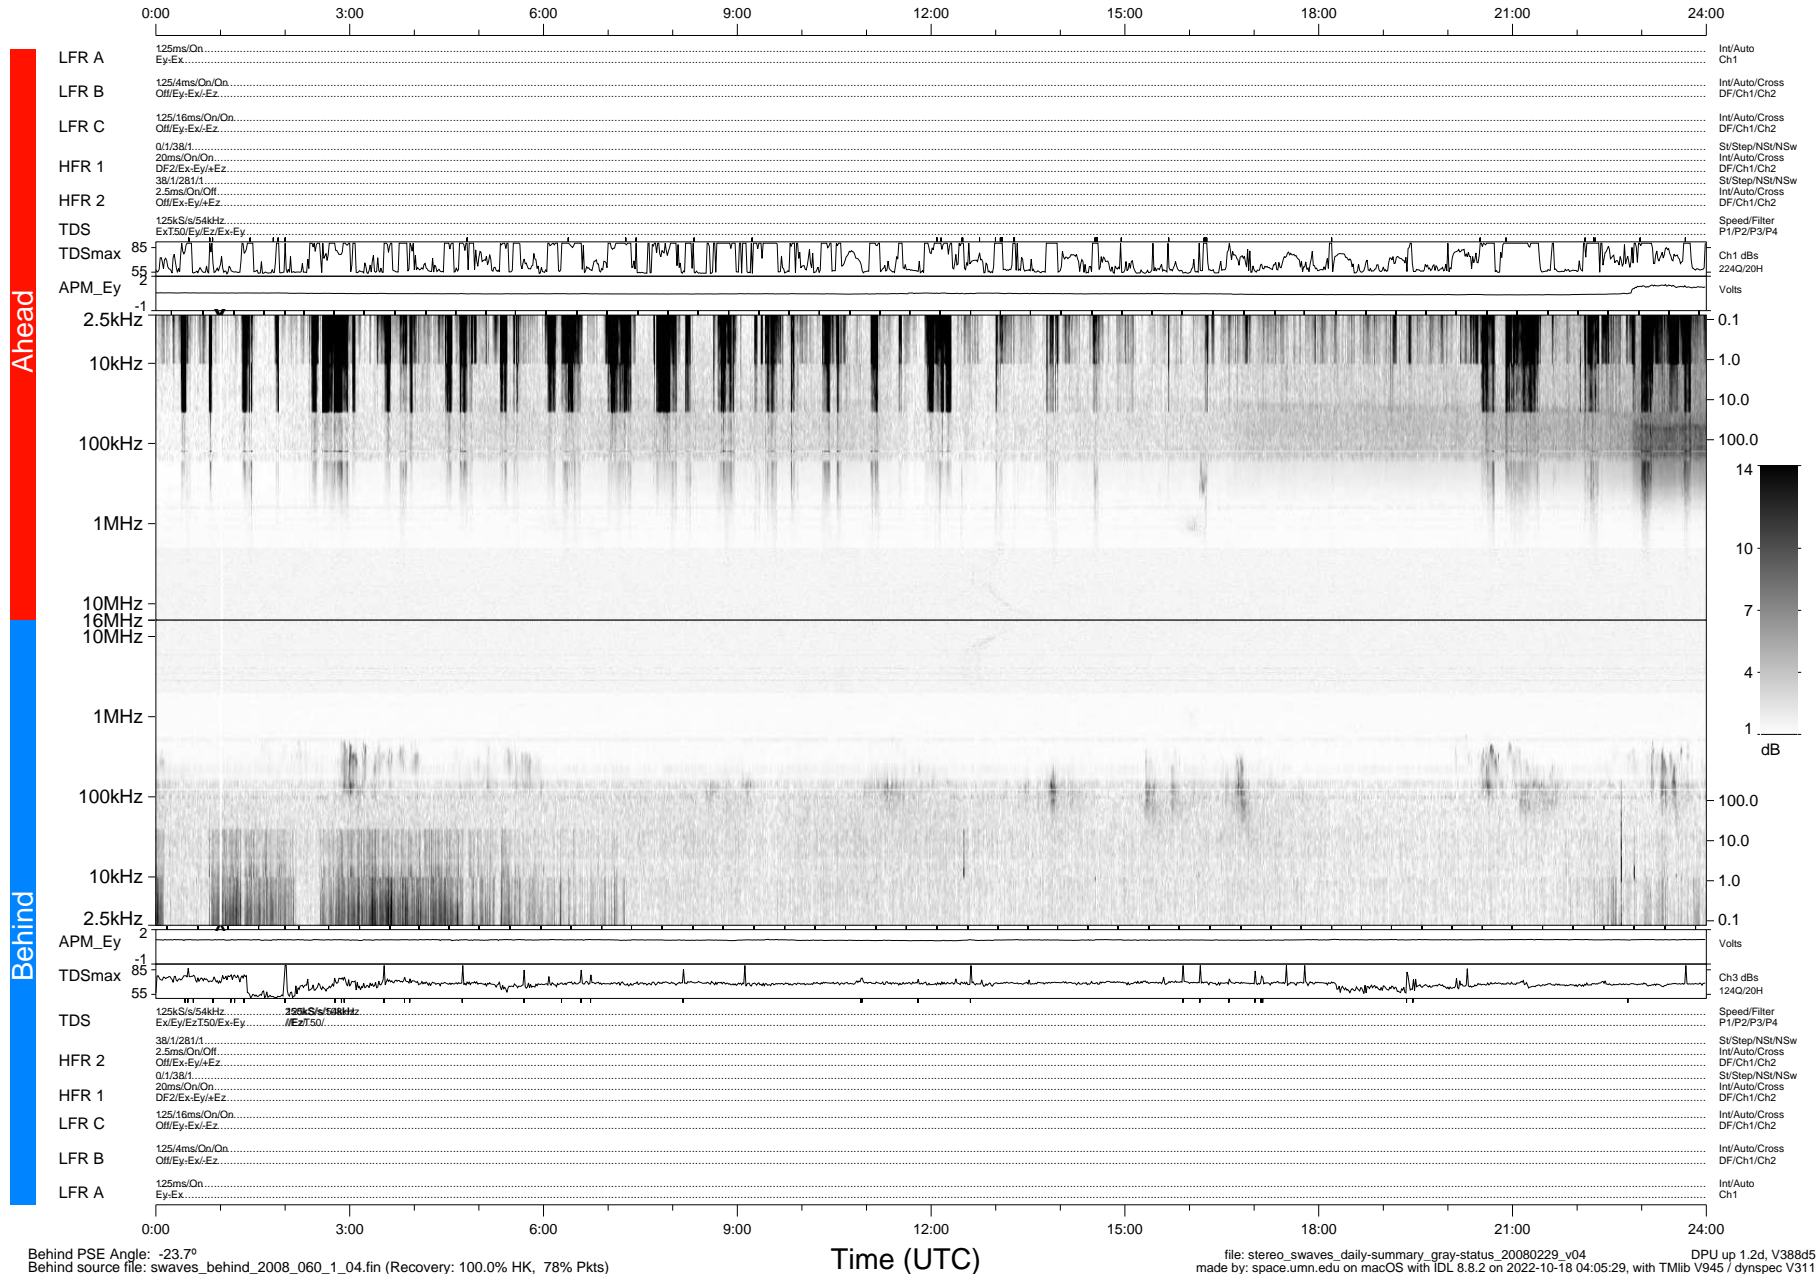

STEREO/WAVES Daily Summary - 29-Feb-2008 (DOY 060)

Ahead source file: swaves_ahead_2008_060_1_04.fin (Recovery: 100.0% HK, 93% Pkts)
 Ahead PSE Angle: 22.3°

DPU up 155.5d, V388d5

Behind PSE Angle: -23.7°
 Behind source file: swaves_behind_2008_060_1_04.fin (Recovery: 100.0% HK, 78% Pkts)

file: stereo_swaves_daily-summary_gray-status_20080229_v04
 made by: space.umn.edu on macOS with IDL 8.8.2 on 2022-10-18 04:05:29, with Tlib V945 / dynspec V311