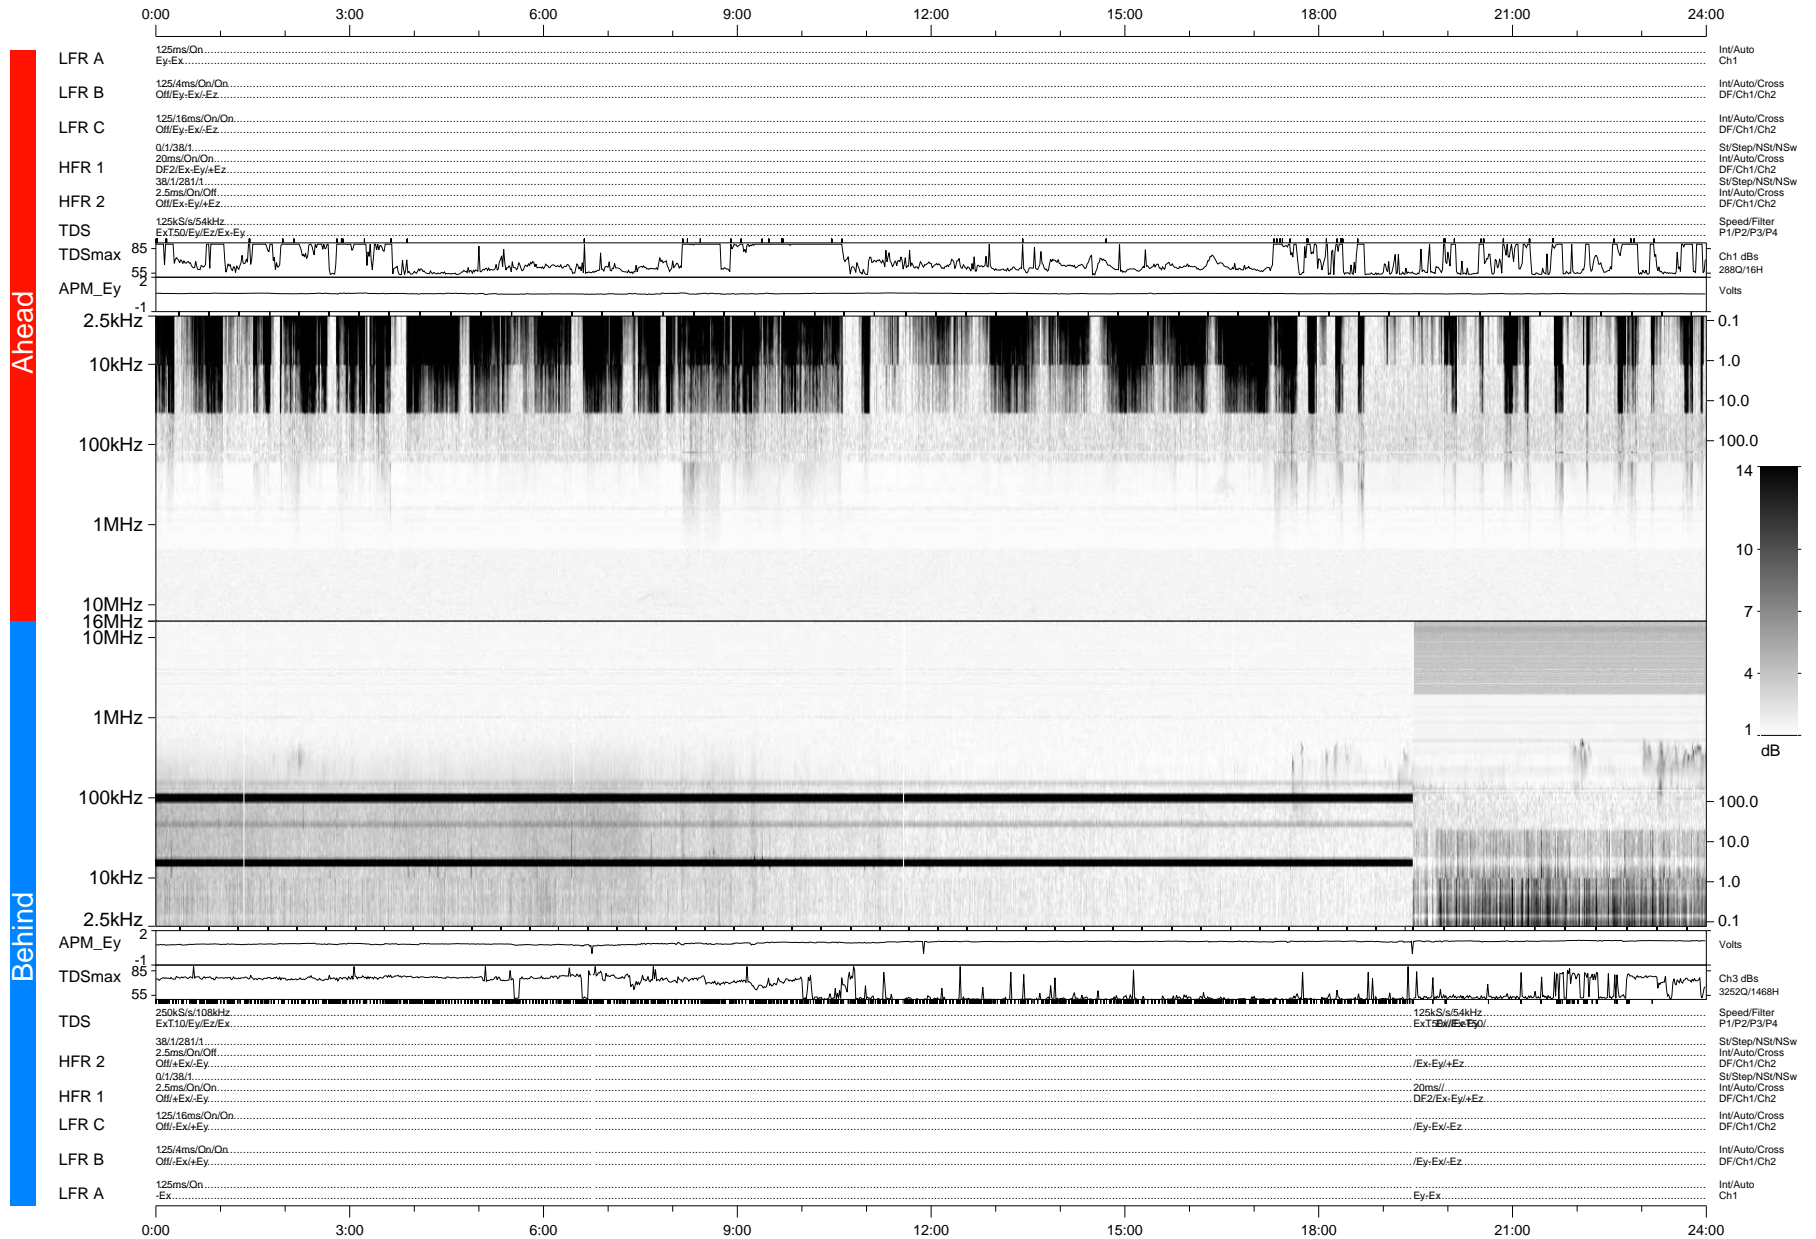

STEREO/WAVES Daily Summary - 28-Feb-2008 (DOY 059)

Ahead source file: swaves_ahead_2008_059_1_04.fin (Recovery: 100.0% HK, 102% Pkts)
 Ahead PSE Angle: 22.3°

DPU up 154.5d, V388d5

Behind PSE Angle: -23.7°
 Behind source file: swaves_behind_2008_059_1_04.fin (Recovery: 99.8% HK, 122% Pkts)

Time (UTC)

file: stereo_swaves_daily-summary_gray-status_20080228_v04
 made by: space.umn.edu on macOS with IDL 8.8.2 on 2022-10-18 04:02:40, with Tmlib V945 / dynspec V311
 DPU up 0.2d, V388d5