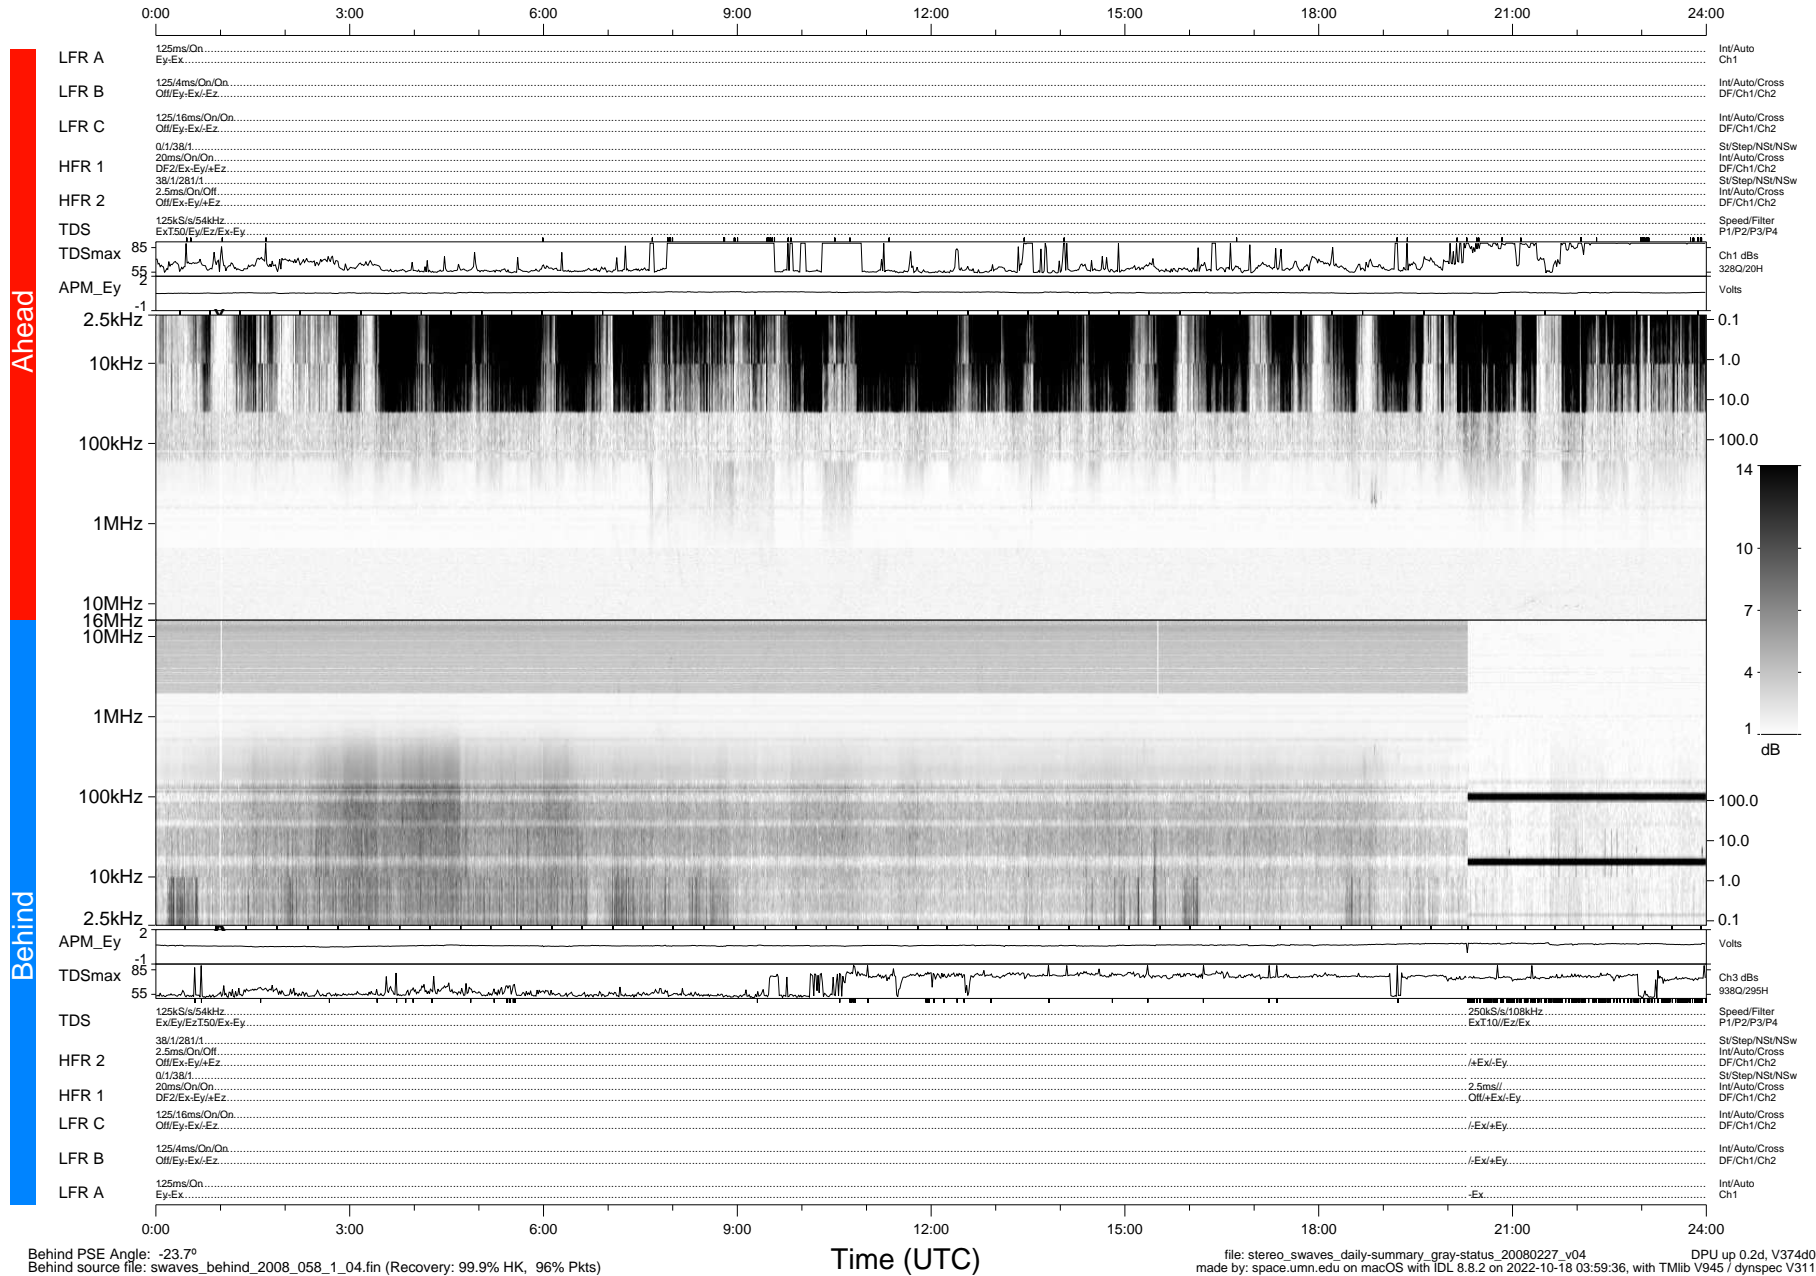

STEREO/WAVES Daily Summary - 27-Feb-2008 (DOY 058)

Ahead source file: swaves_ahead_2008_058_1_04.fin (Recovery: 100.0% HK, 109% Pkts)
Ahead PSE Angle: 22.3°

DPU up 153.5d, V388d5

Behind PSE Angle: -23.7°
Behind source file: swaves_behind_2008_058_1_04.fin (Recovery: 99.9% HK, 96% Pkts)