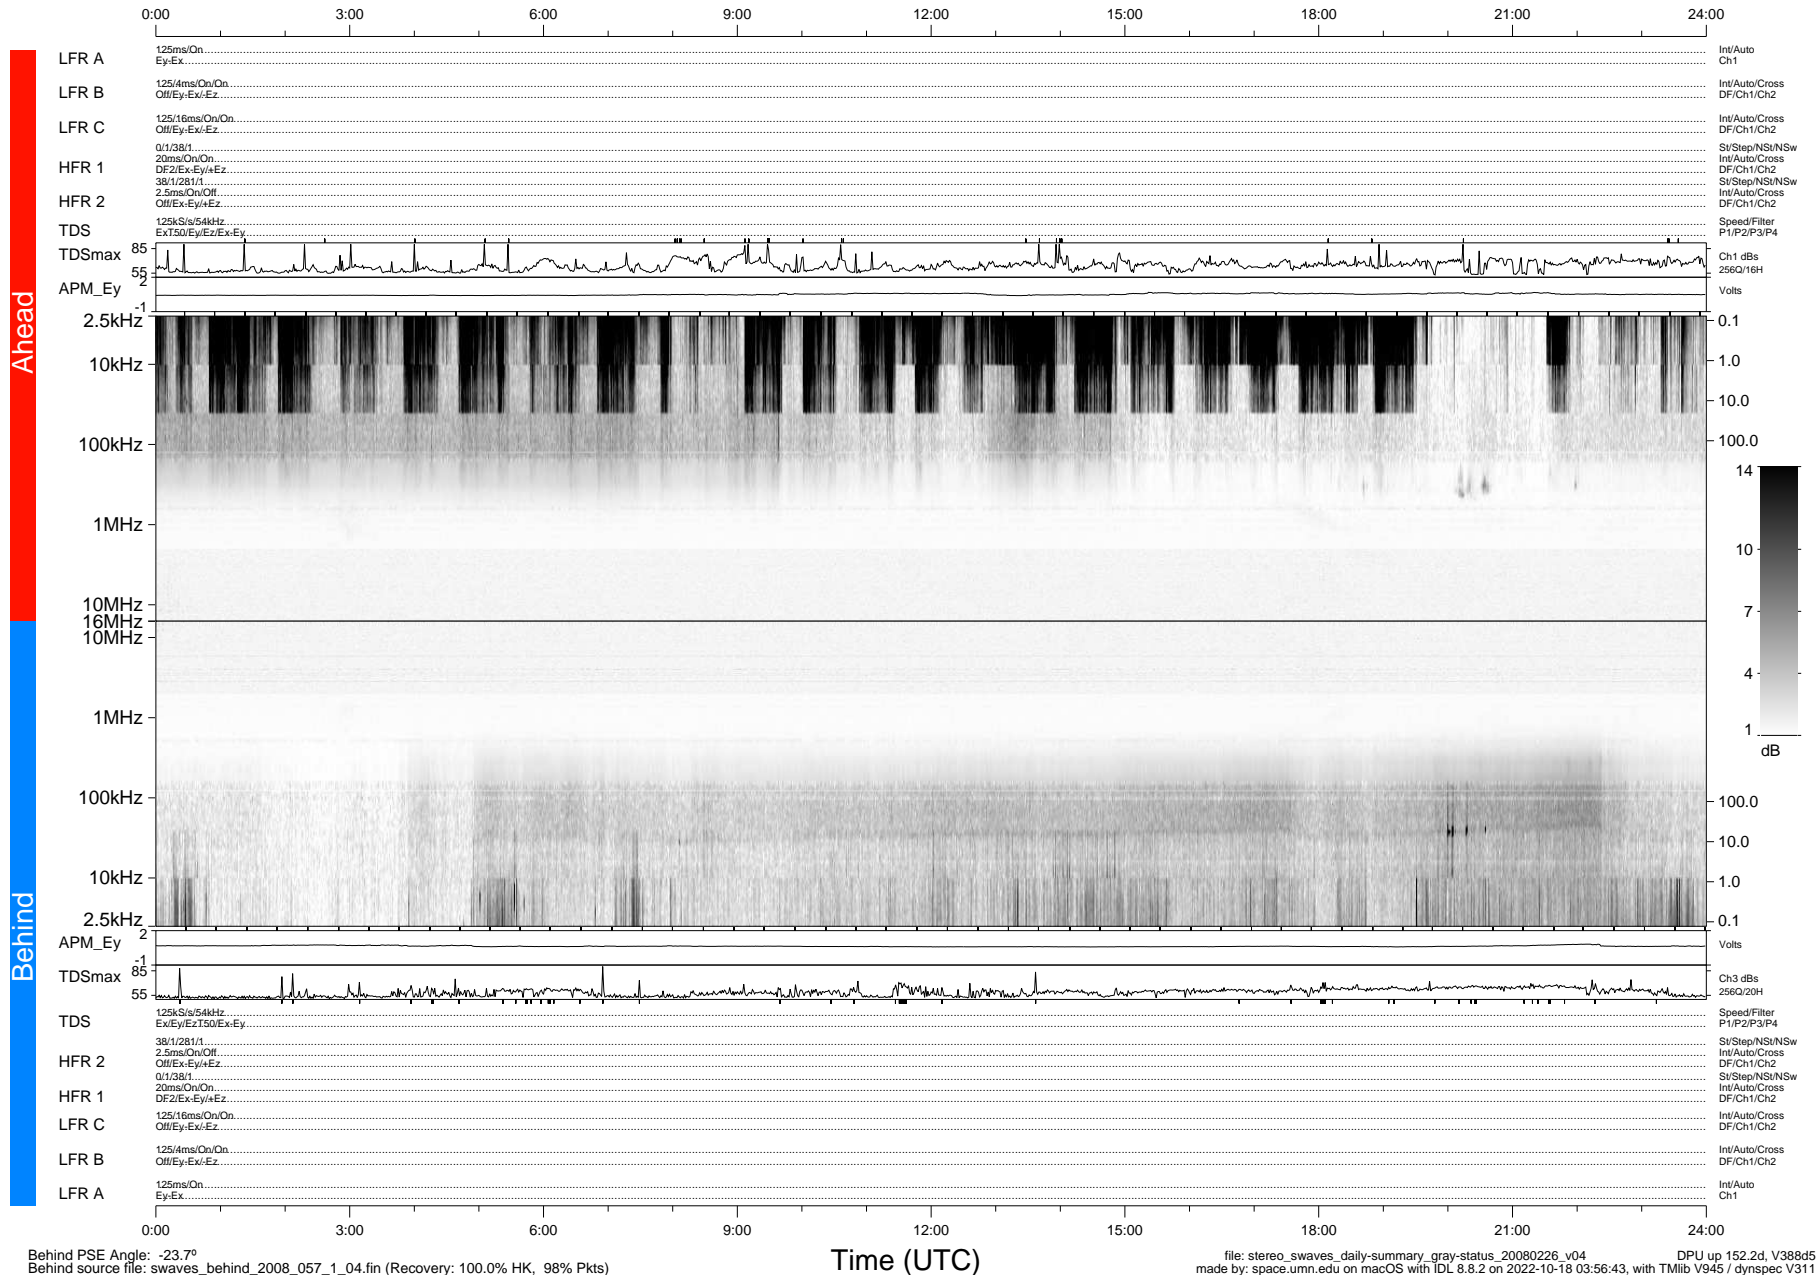

# STEREO/WAVES Daily Summary - 26-Feb-2008 (DOY 057)

Ahead source file: swaves\_ahead\_2008\_057\_1\_04.fin (Recovery: 100.0% HK, 98% Pkts)  
 Ahead PSE Angle: 22.2°

DPU up 152.5d, V388d5

Behind PSE Angle: -23.7°  
 Behind source file: swaves\_behind\_2008\_057\_1\_04.fin (Recovery: 100.0% HK, 98% Pkts)