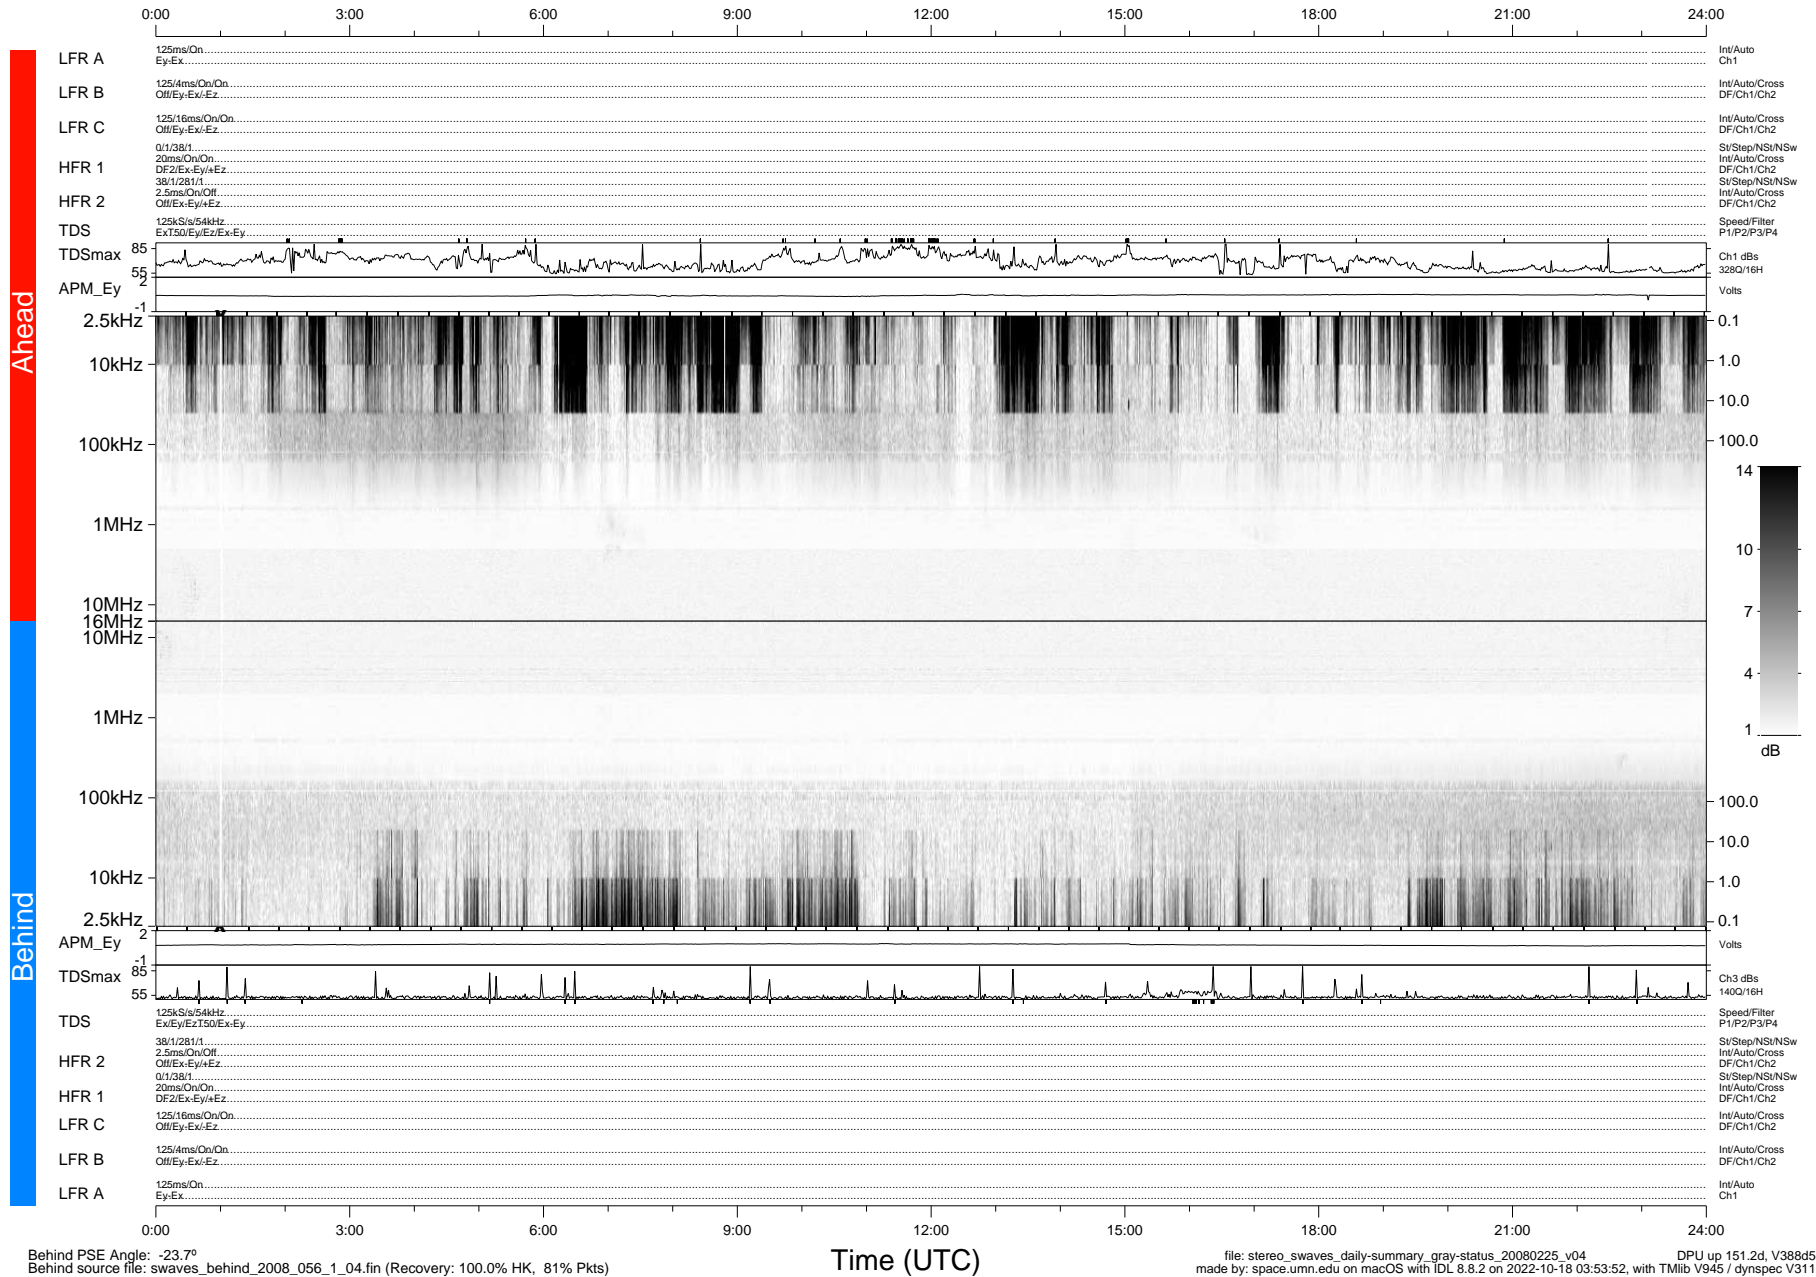

STEREO/WAVES Daily Summary - 25-Feb-2008 (DOY 056)

Ahead source file: swaves_ahead_2008_056_1_04.fin (Recovery: 100.1% HK, 108% Pkts)
Ahead PSE Angle: 22.2°

DPU up 151.5d, V388d5

Behind PSE Angle: -23.7°
Behind source file: swaves_behind_2008_056_1_04.fin (Recovery: 100.0% HK, 81% Pkts)