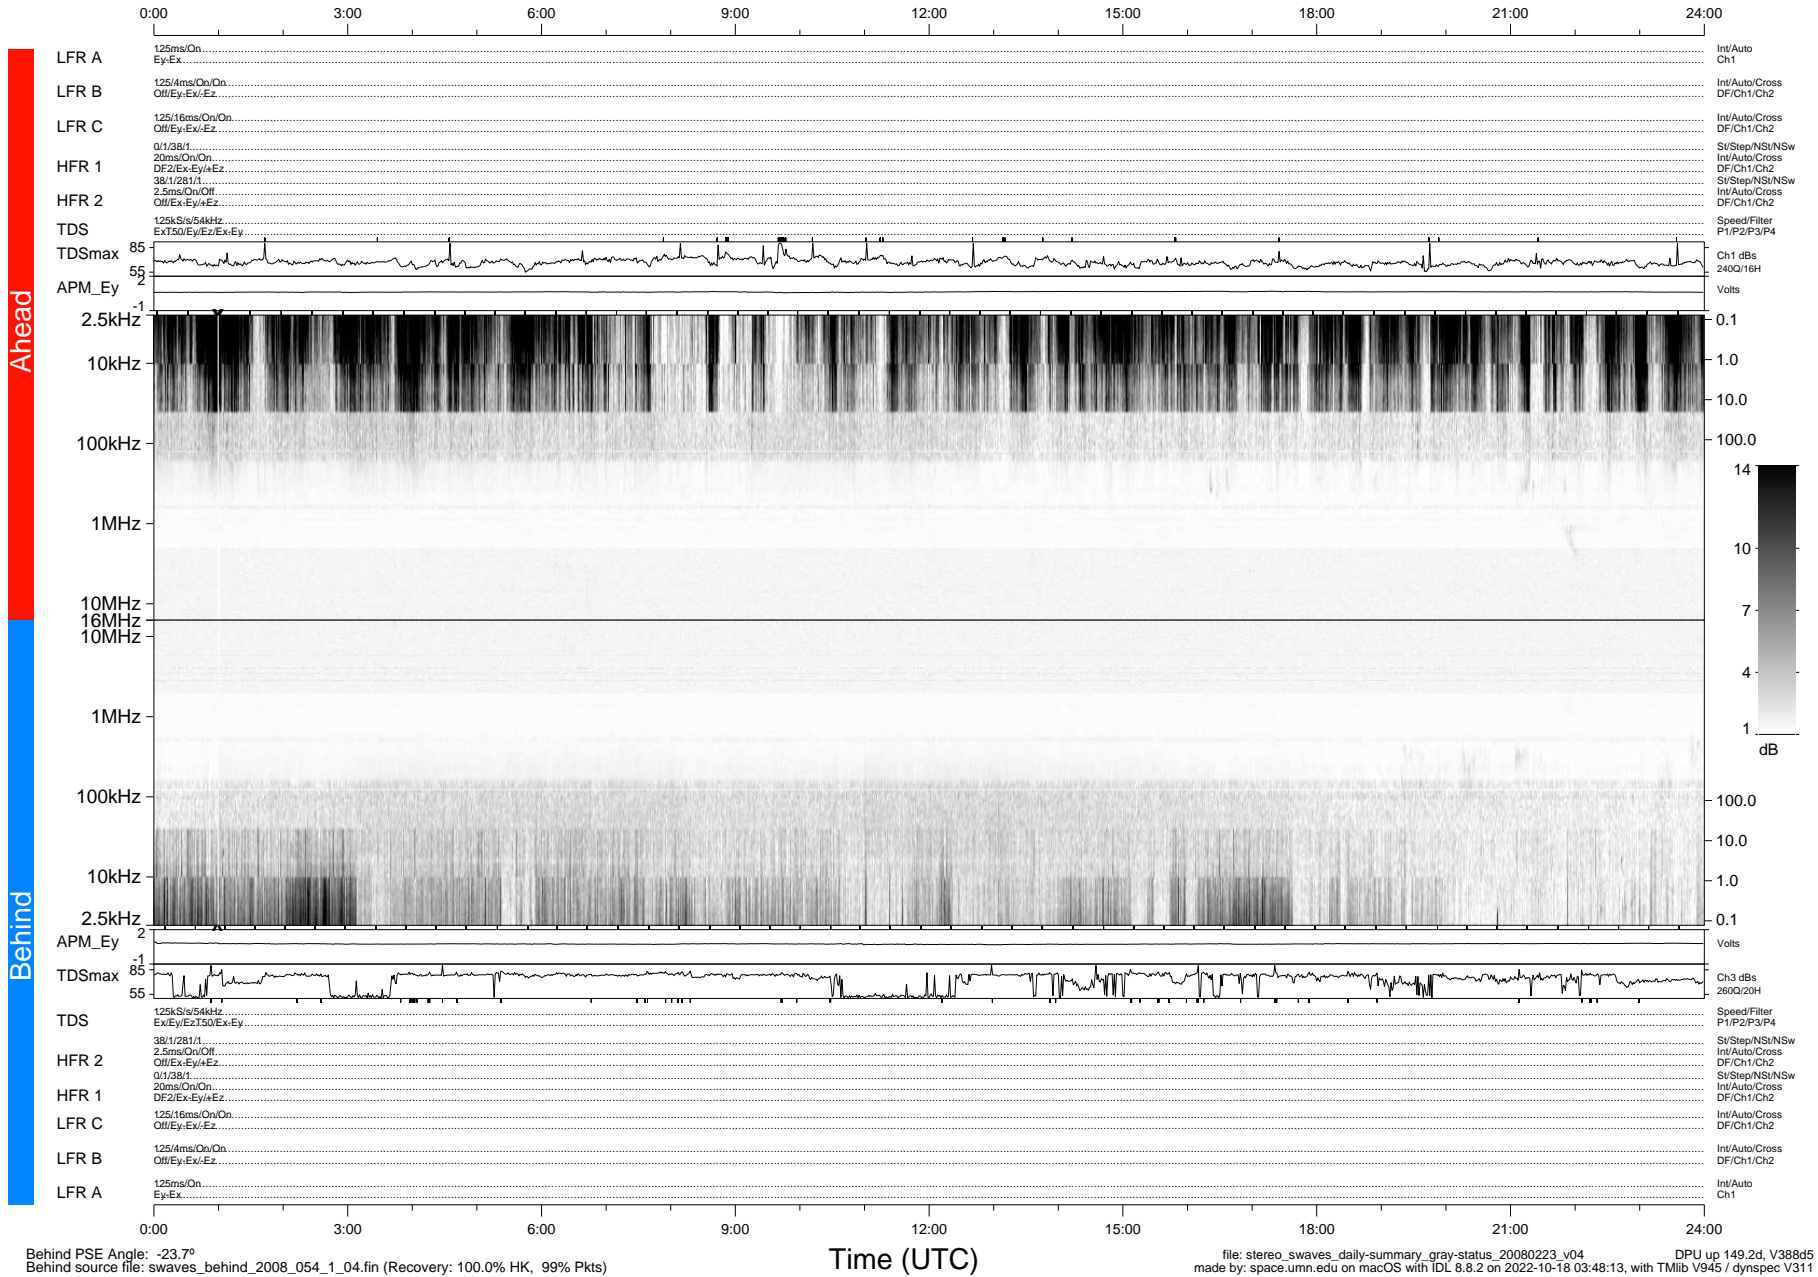

# STEREO/WAVES Daily Summary - 23-Feb-2008 (DOY 054)

Ahead source file: swaves\_ahead\_2008\_054\_1\_04.fin (Recovery: 100.0% HK, 95% Pkts)  
 Ahead PSE Angle: 22.2°

DPU up 149.5d, V388d5

Behind PSE Angle: -23.7°  
 Behind source file: swaves\_behind\_2008\_054\_1\_04.fin (Recovery: 100.0% HK, 99% Pkts)