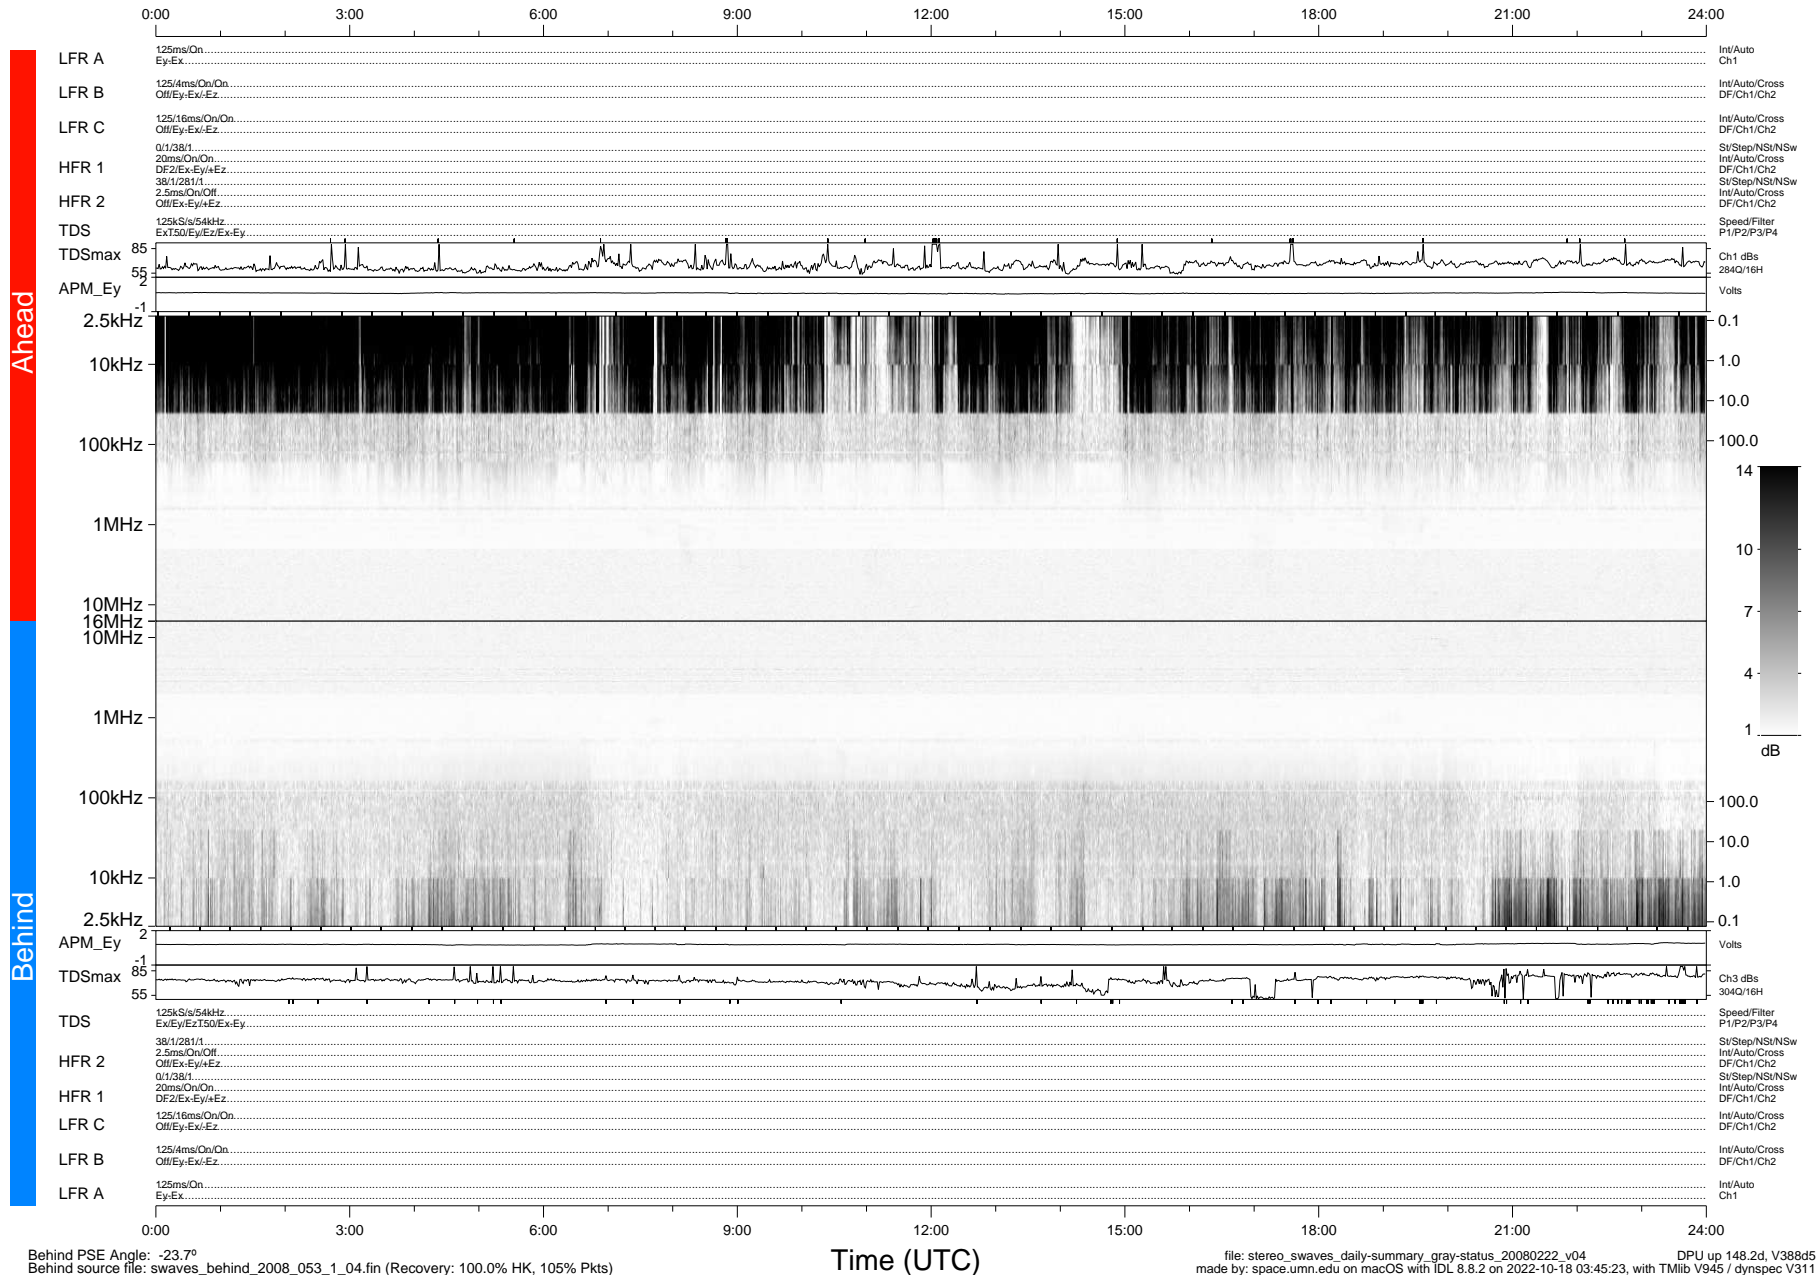

STEREO/WAVES Daily Summary - 22-Feb-2008 (DOY 053)

Ahead source file: swaves_ahead_2008_053_1_04.fin (Recovery: 100.0% HK, 102% Pkts)
Ahead PSE Angle: 22.2°

DPU up 148.5d, V388d5

Behind PSE Angle: -23.7°
Behind source file: swaves_behind_2008_053_1_04.fin (Recovery: 100.0% HK, 105% Pkts)

Time (UTC)