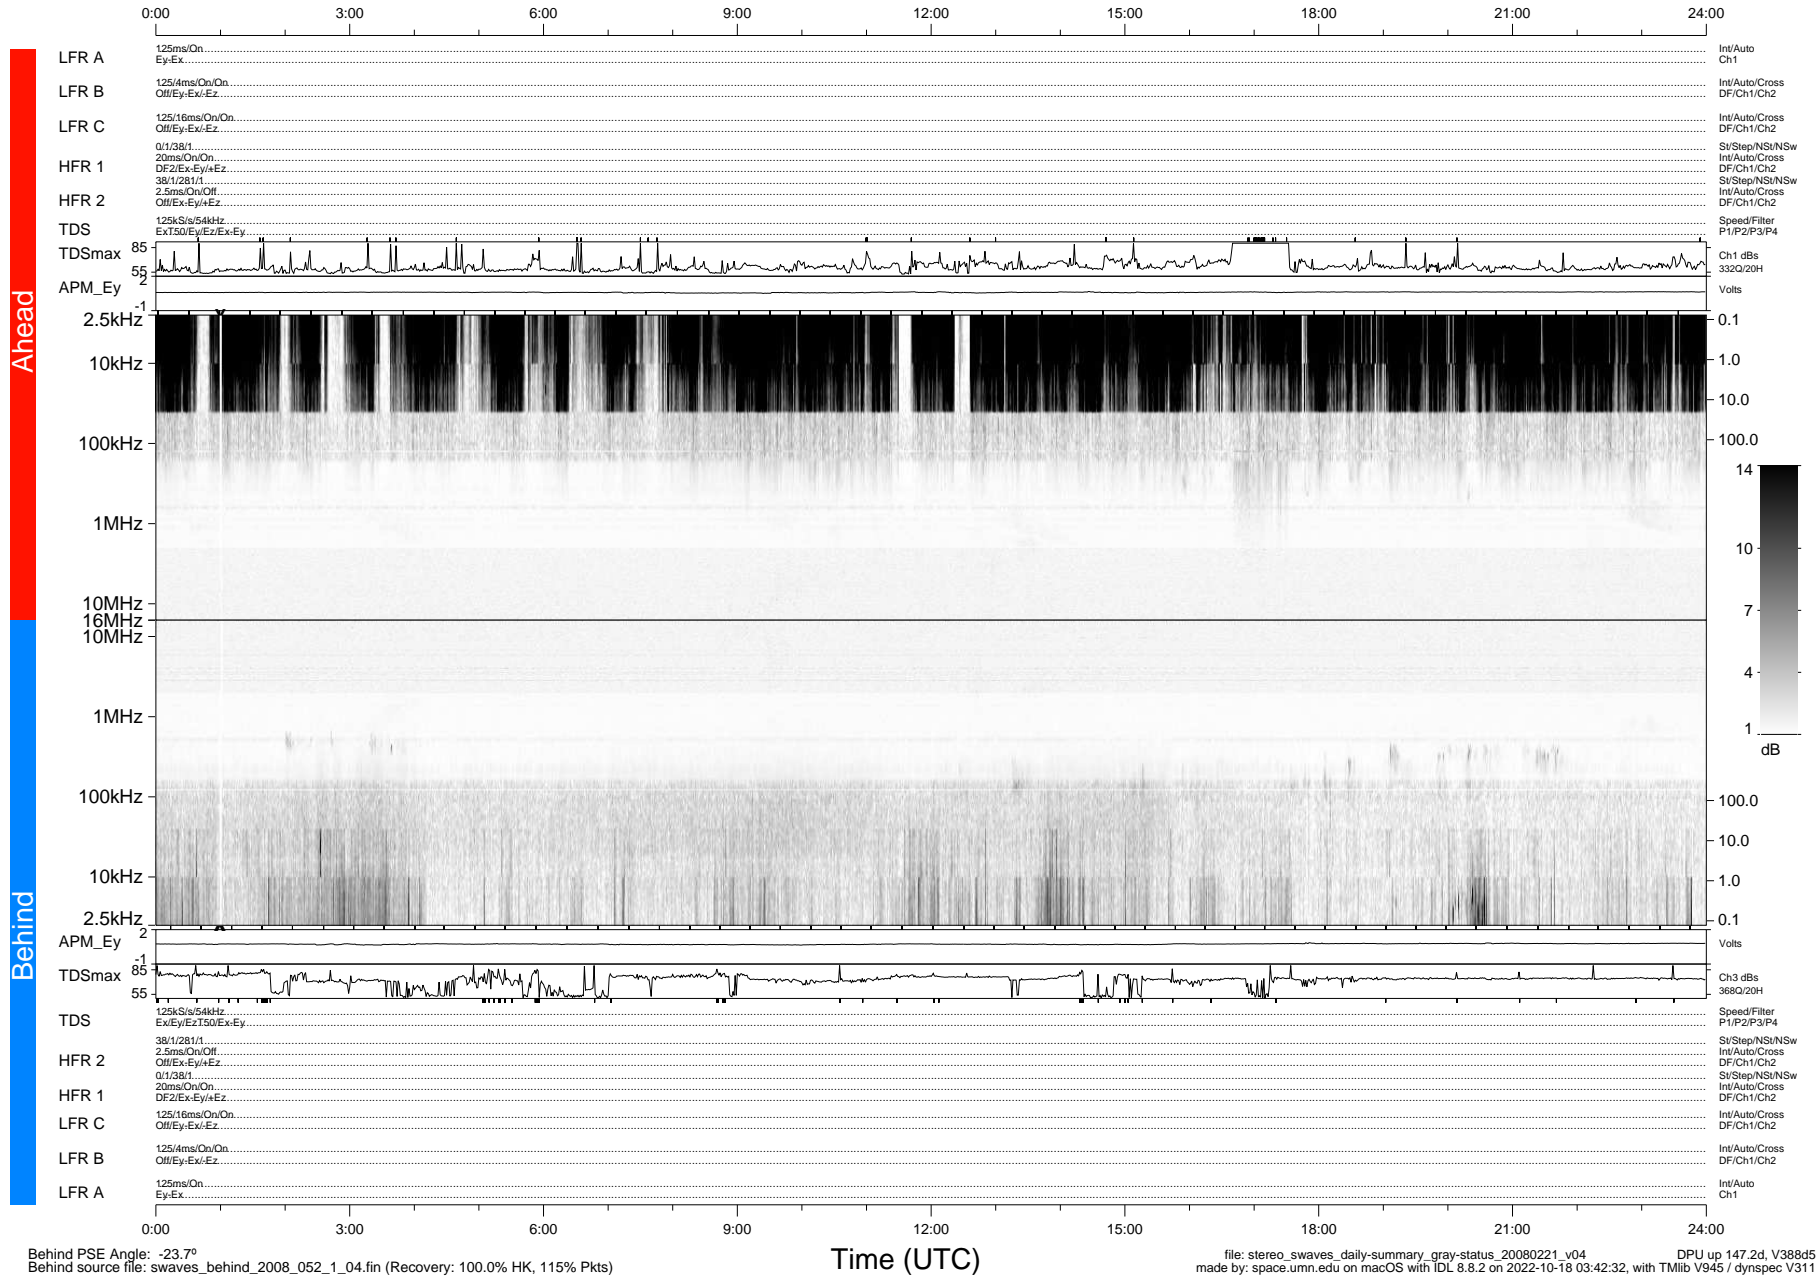

STEREO/WAVES Daily Summary - 21-Feb-2008 (DOY 052)

Ahead source file: swaves_ahead_2008_052_1_04.fin (Recovery: 100.0% HK, 109% Pkts)
Ahead PSE Angle: 22.2°

DPU up 147.5d, V388d5

Behind PSE Angle: -23.7°
Behind source file: swaves_behind_2008_052_1_04.fin (Recovery: 100.0% HK, 115% Pkts)