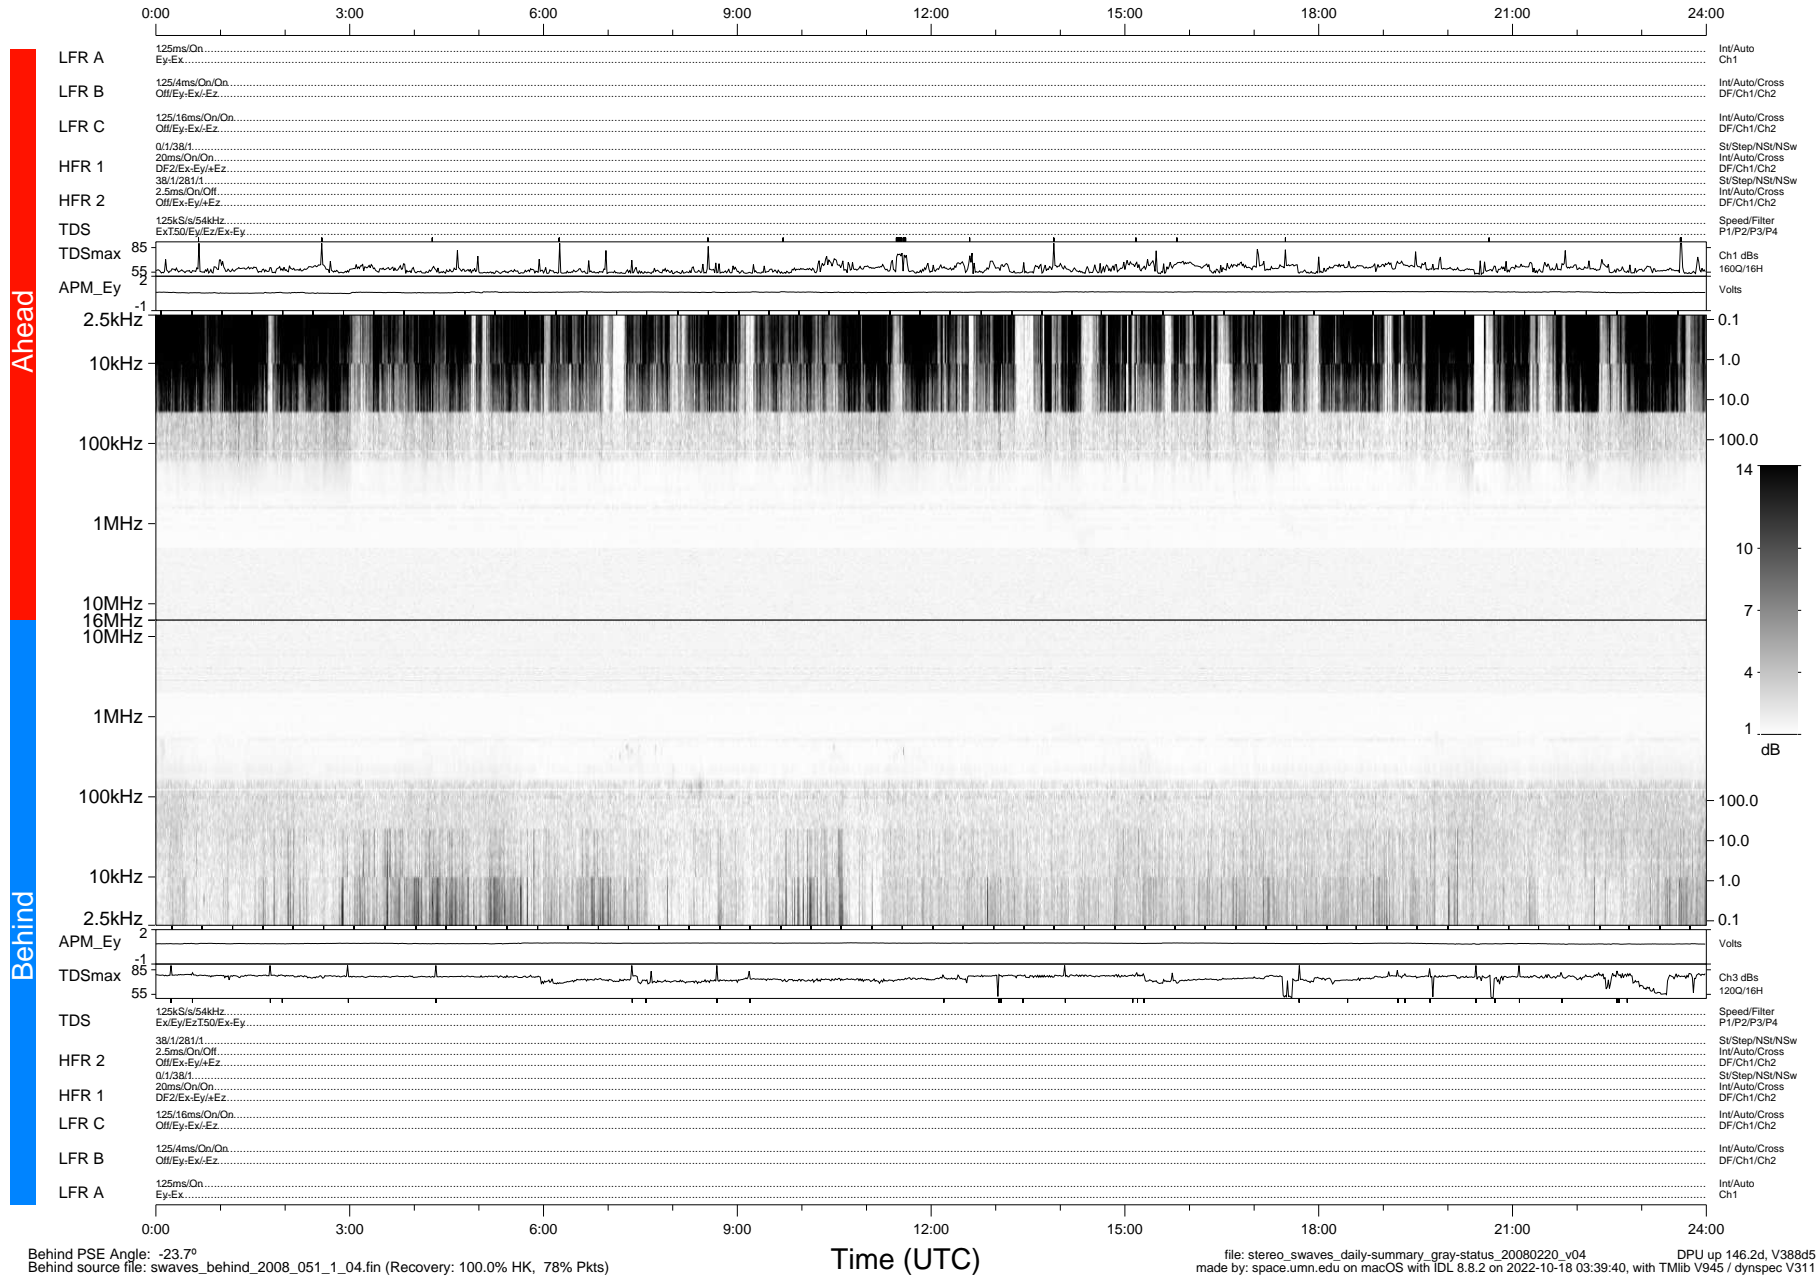

STEREO/WAVES Daily Summary - 20-Feb-2008 (DOY 051)

Ahead source file: swaves_ahead_2008_051_1_04.fin (Recovery: 100.0% HK, 84% Pkts)
Ahead PSE Angle: 22.1°

DPU up 146.5d, V388d5

Behind PSE Angle: -23.7°
Behind source file: swaves_behind_2008_051_1_04.fin (Recovery: 100.0% HK, 78% Pkts)