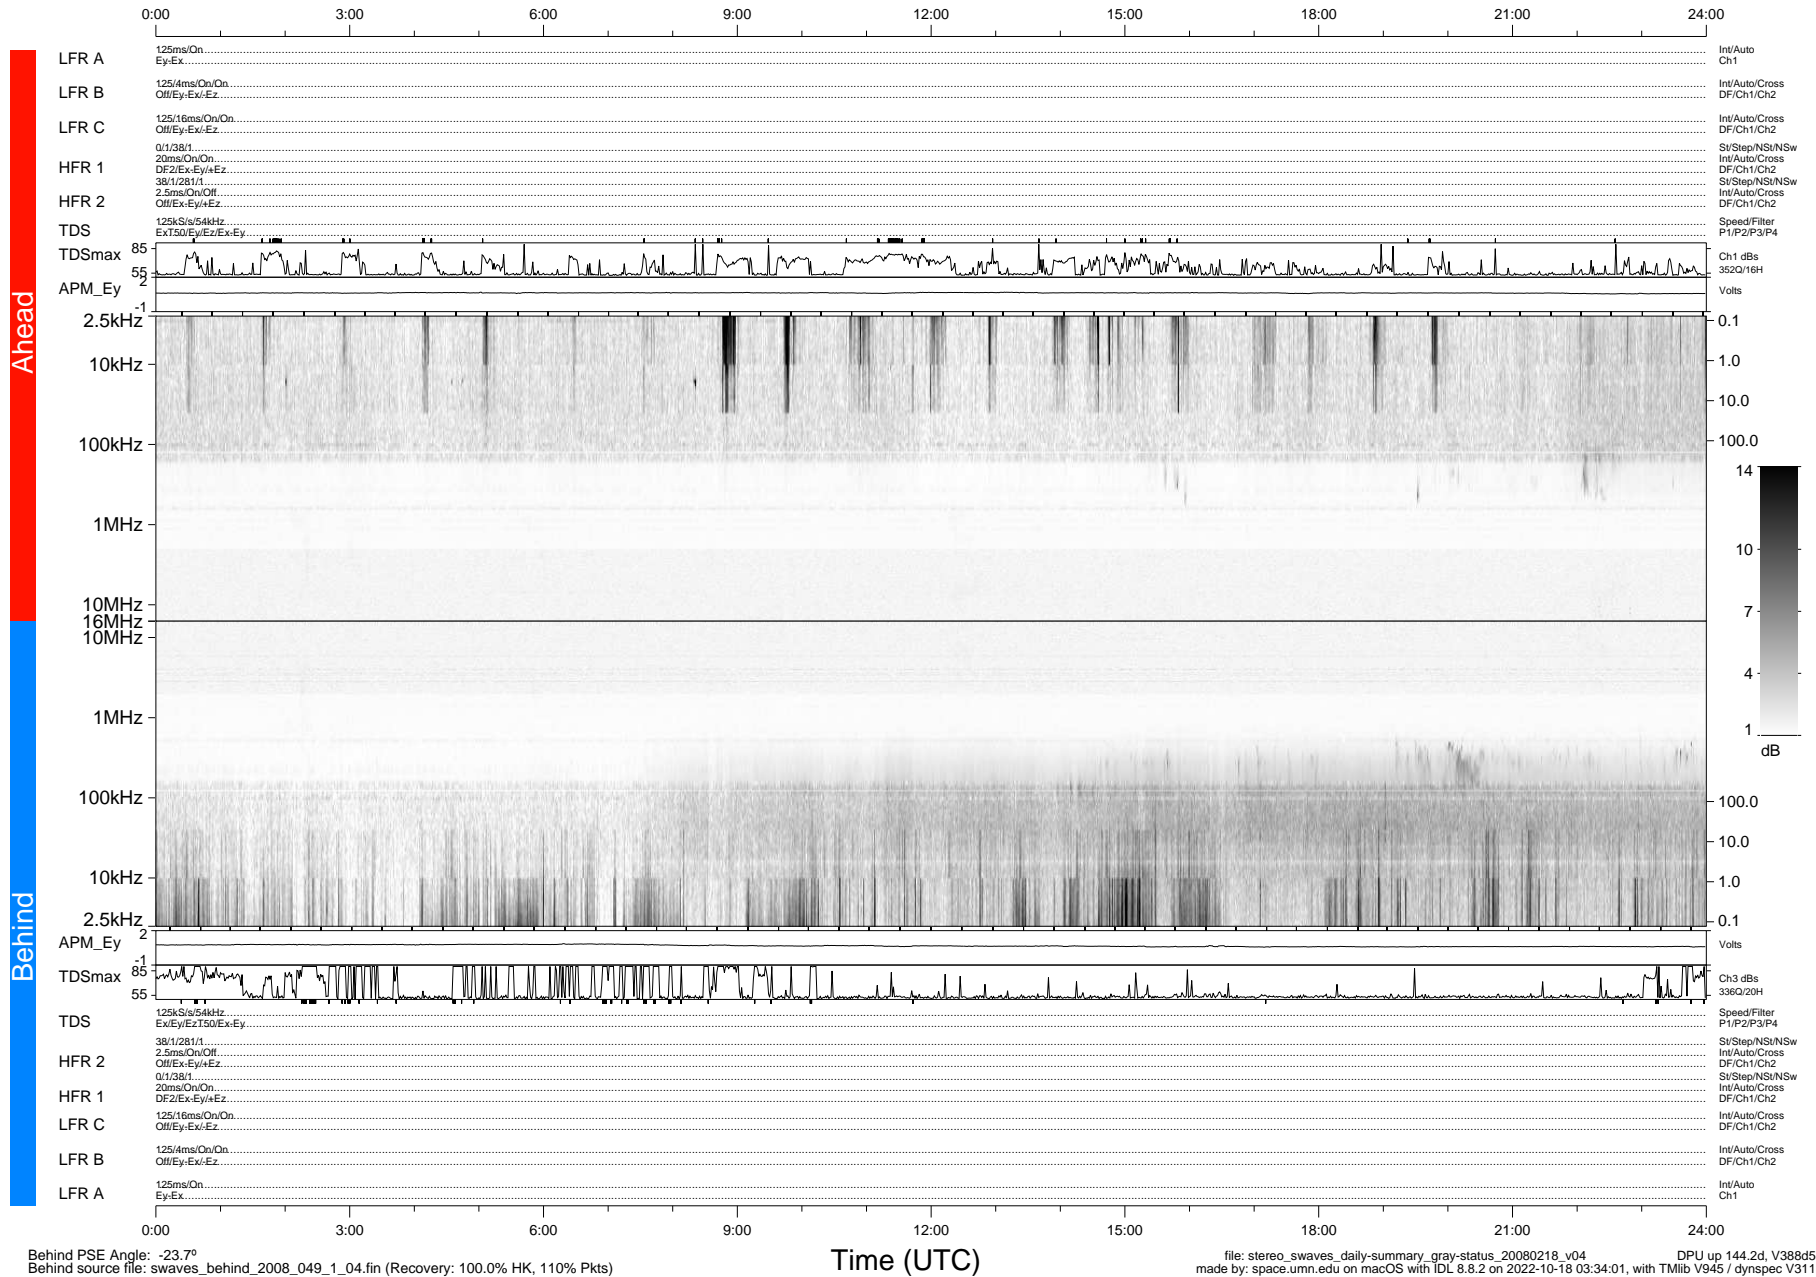

STEREO/WAVES Daily Summary - 18-Feb-2008 (DOY 049)

Ahead source file: swaves_ahead_2008_049_1_04.fin (Recovery: 100.0% HK, 112% Pkts)
Ahead PSE Angle: 22.0°

DPU up 144.5d, V388d5

Behind PSE Angle: -23.7°
Behind source file: swaves_behind_2008_049_1_04.fin (Recovery: 100.0% HK, 110% Pkts)