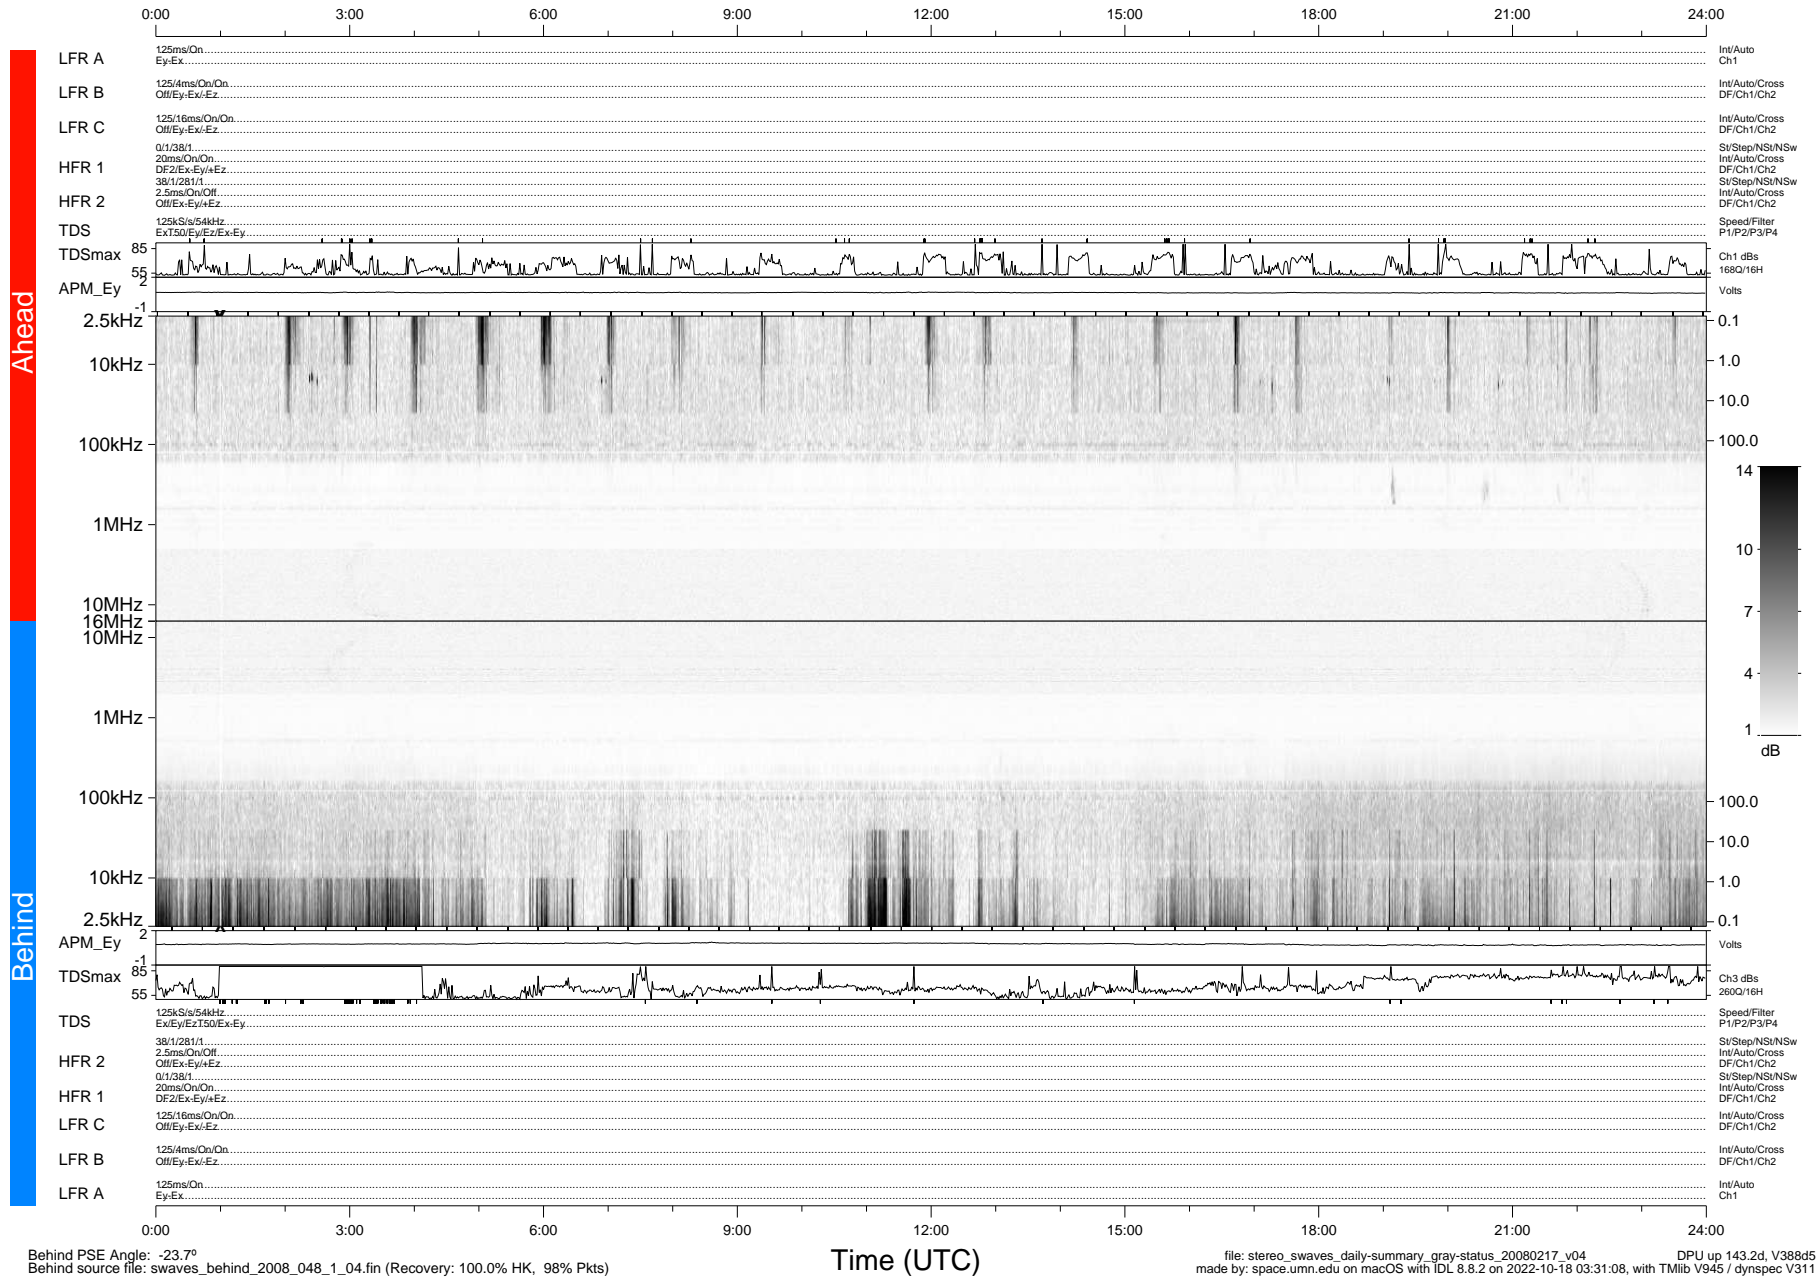

STEREO/WAVES Daily Summary - 17-Feb-2008 (DOY 048)

Ahead source file: swaves_ahead_2008_048_1_04.fin (Recovery: 100.0% HK, 85% Pkts)
Ahead PSE Angle: 22.0°

DPU up 143.5d, V388d5

Behind PSE Angle: -23.7°
Behind source file: swaves_behind_2008_048_1_04.fin (Recovery: 100.0% HK, 98% Pkts)