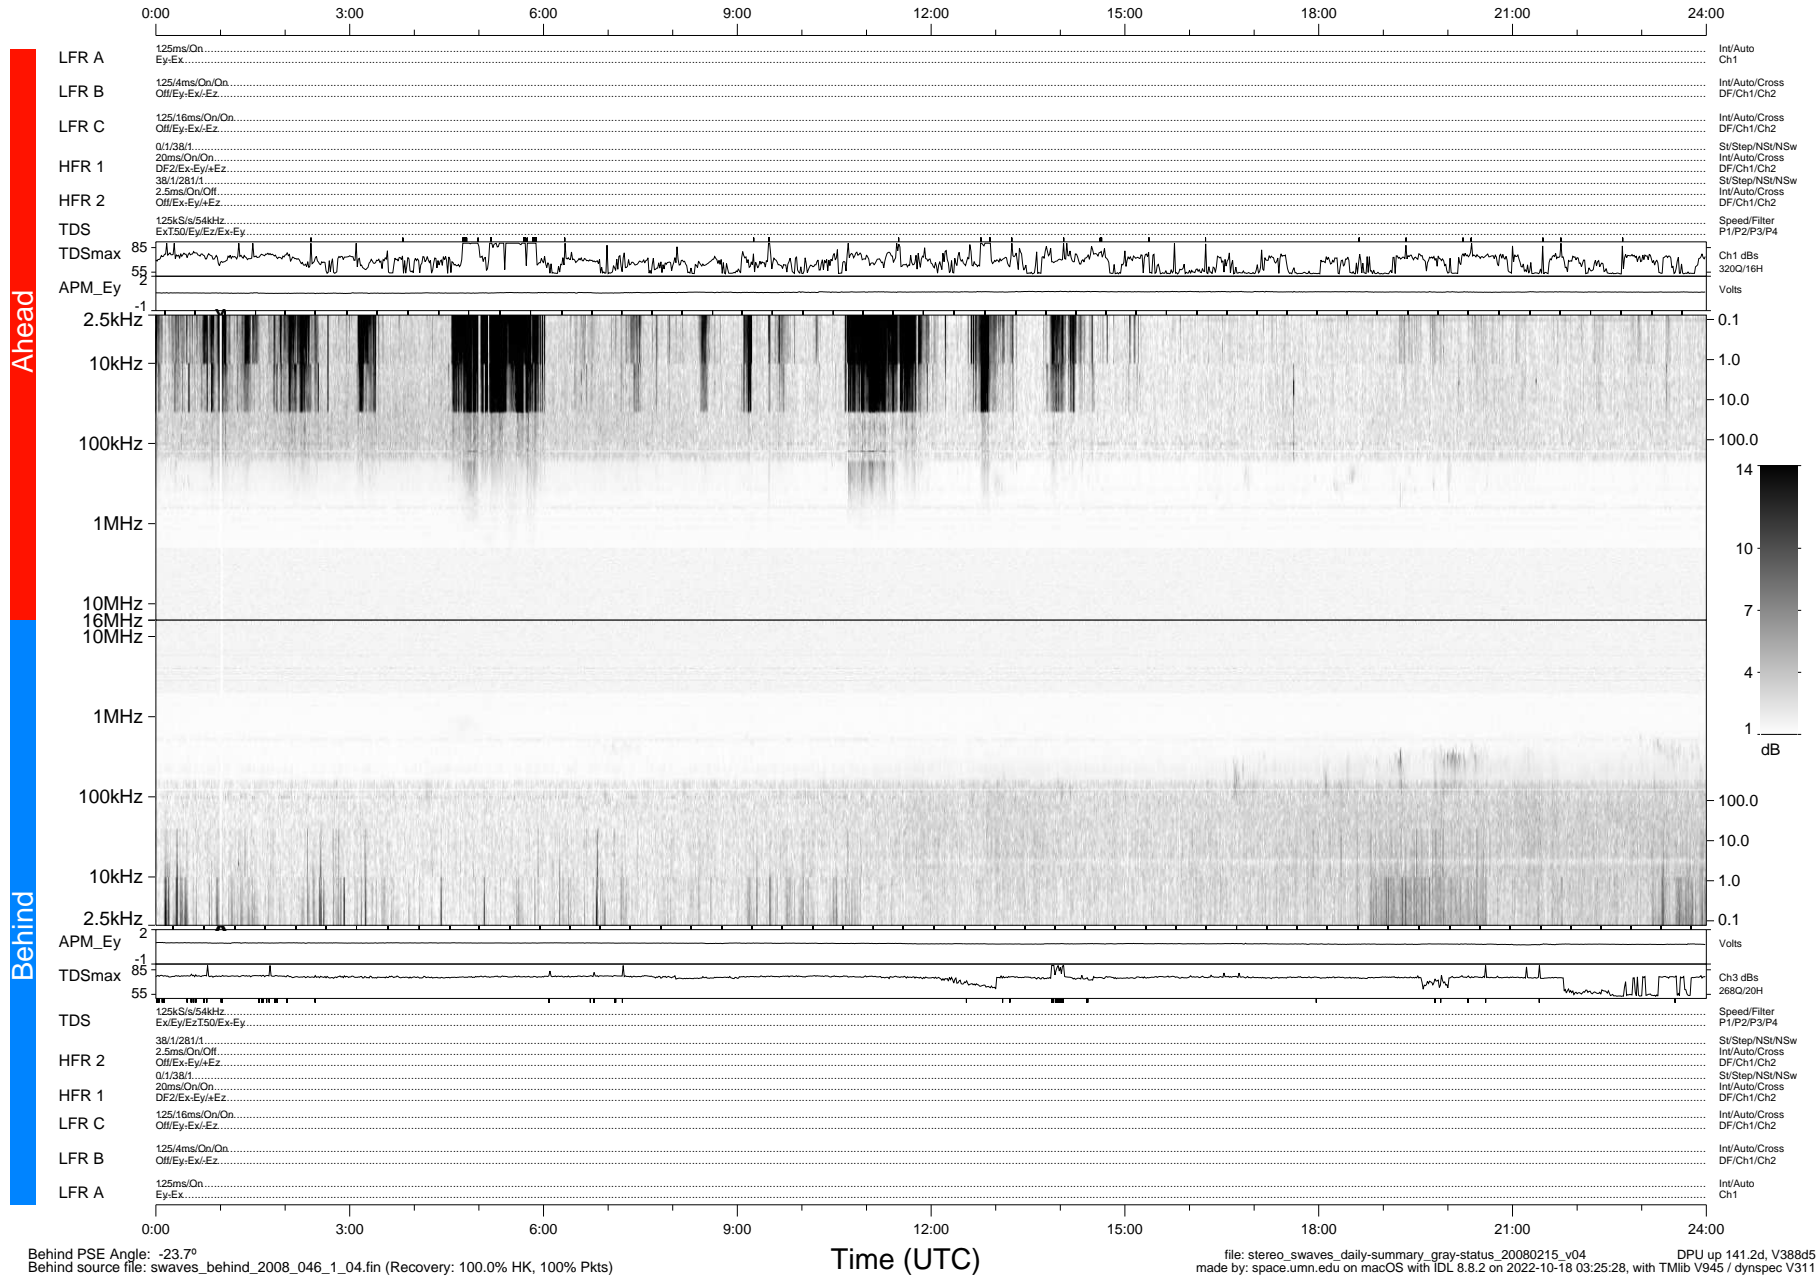

STEREO/WAVES Daily Summary - 15-Feb-2008 (DOY 046)

Ahead source file: swaves_ahead_2008_046_1_04.fin (Recovery: 100.0% HK, 107% Pkts)
Ahead PSE Angle: -21.9°

DPU up 141.5d, V388d5

Behind PSE Angle: -23.7°
Behind source file: swaves_behind_2008_046_1_04.fin (Recovery: 100.0% HK, 100% Pkts)

Time (UTC)