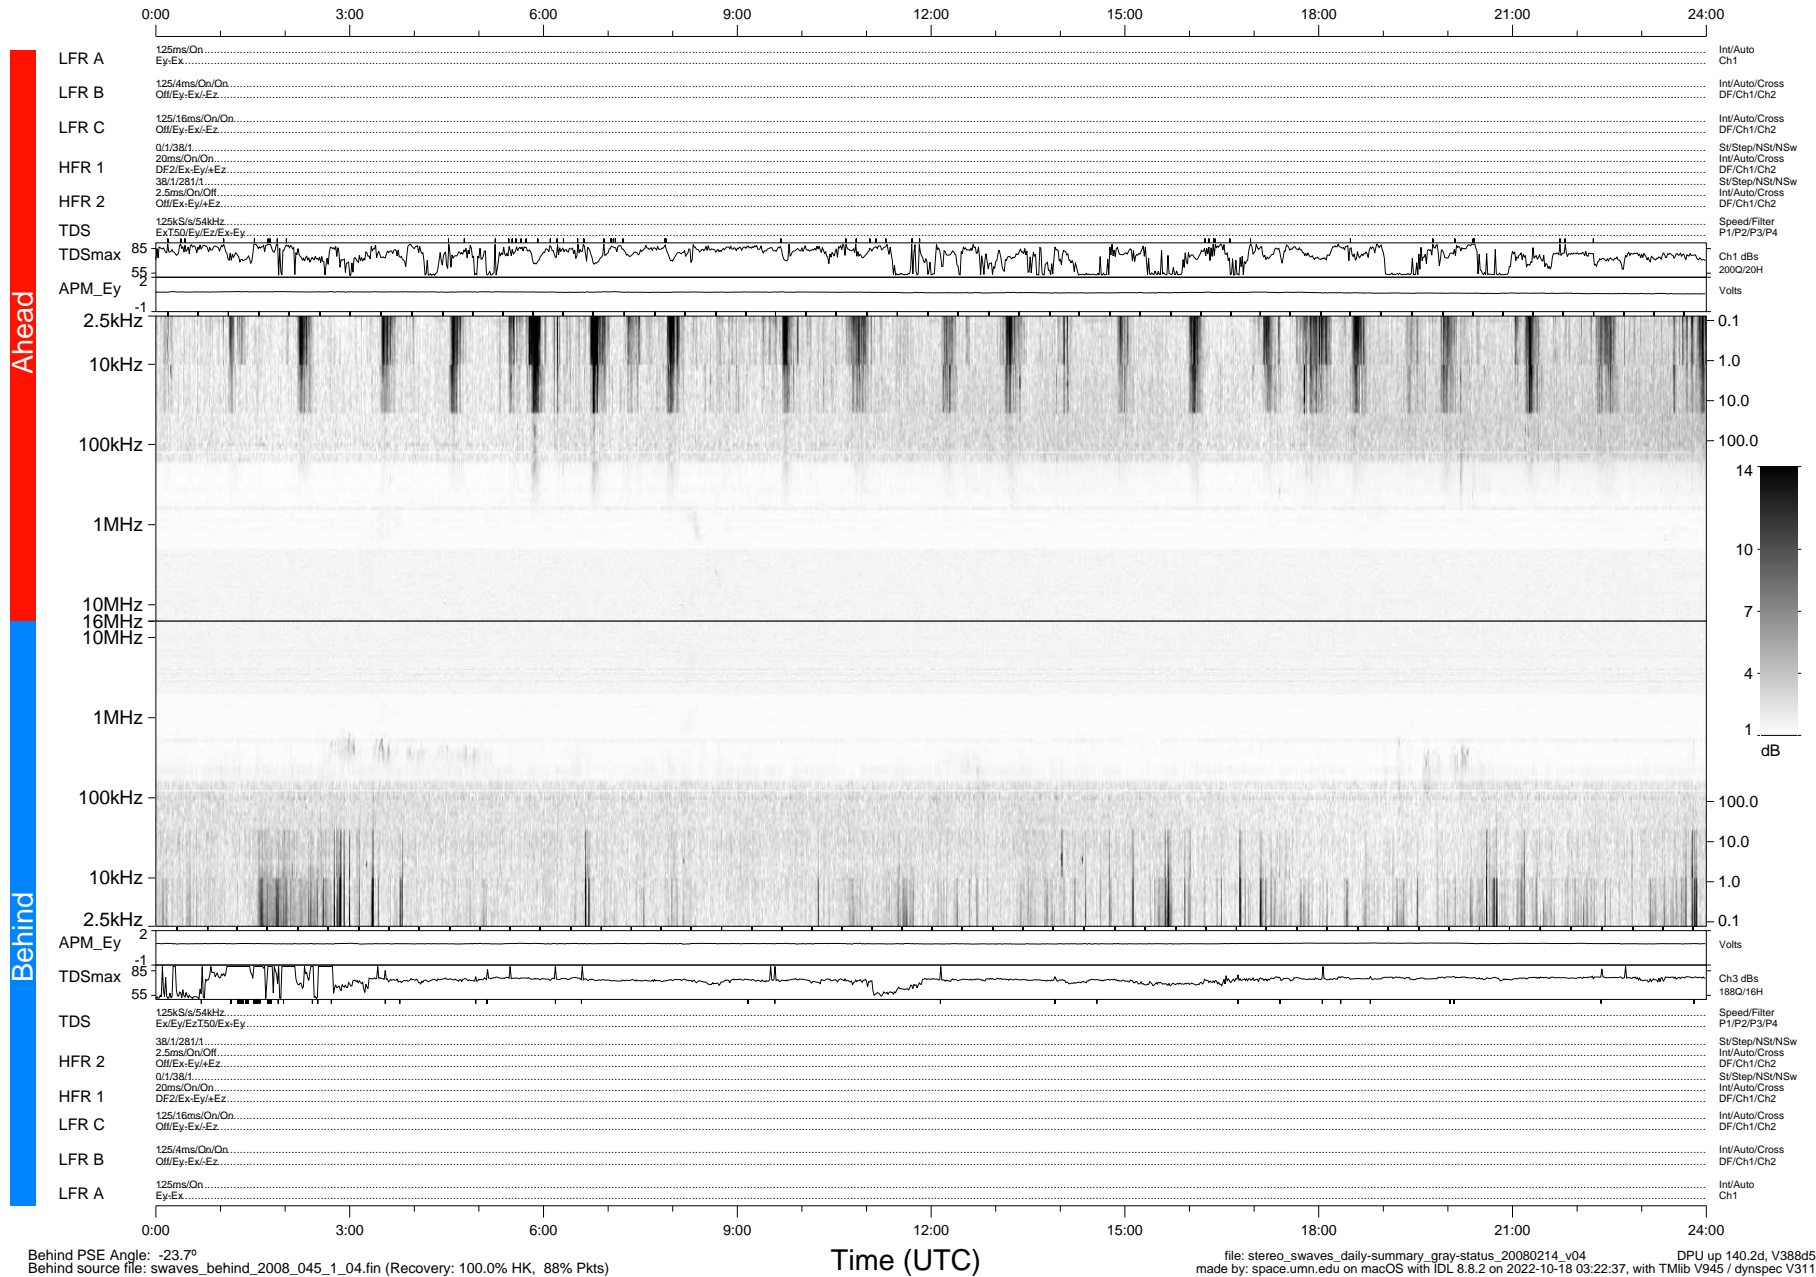

STEREO/WAVES Daily Summary - 14-Feb-2008 (DOY 045)

Ahead source file: swaves_ahead_2008_045_1_04.fin (Recovery: 100.0% HK, 90% Pkts)
 Ahead PSE Angle: -21.9°

DPU up 140.5d, V388d5

Behind PSE Angle: -23.7°
 Behind source file: swaves_behind_2008_045_1_04.fin (Recovery: 100.0% HK, 88% Pkts)