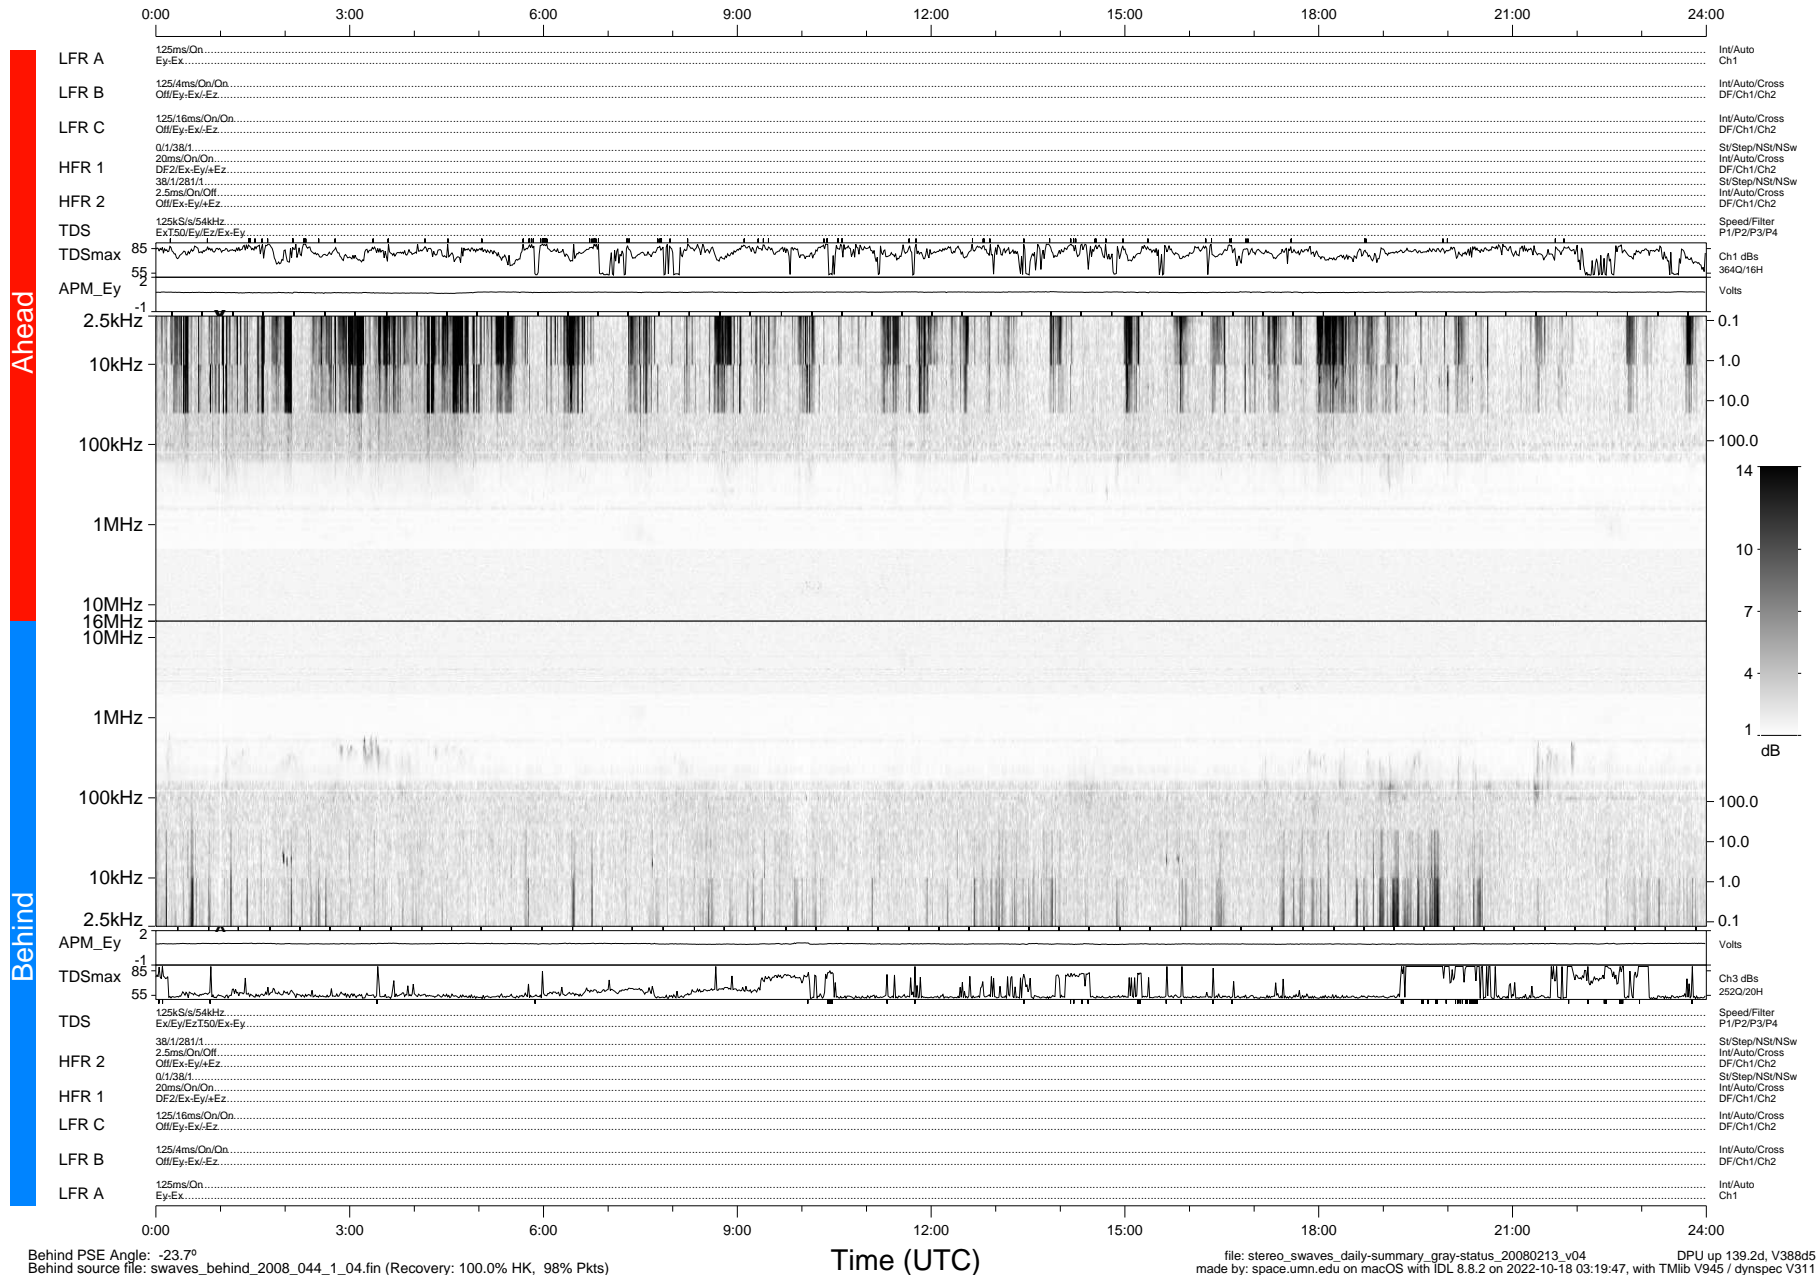

# STEREO/WAVES Daily Summary - 13-Feb-2008 (DOY 044)

Ahead source file: swaves\_ahead\_2008\_044\_1\_04.fin (Recovery: 100.0% HK, 114% Pkts)  
 Ahead PSE Angle: -21.9°

DPU up 139.5d, V388d5

Behind PSE Angle: -23.7°  
 Behind source file: swaves\_behind\_2008\_044\_1\_04.fin (Recovery: 100.0% HK, 98% Pkts)

Time (UTC)

file: stereo\_swaves\_daily-summary\_gray-status\_20080213\_v04  
 made by: space.umn.edu on macOS with IDL 8.8.2 on 2022-10-18 03:19:47, with Tlib V945 / dynspec V311  
 DPU up 139.2d, V388d5