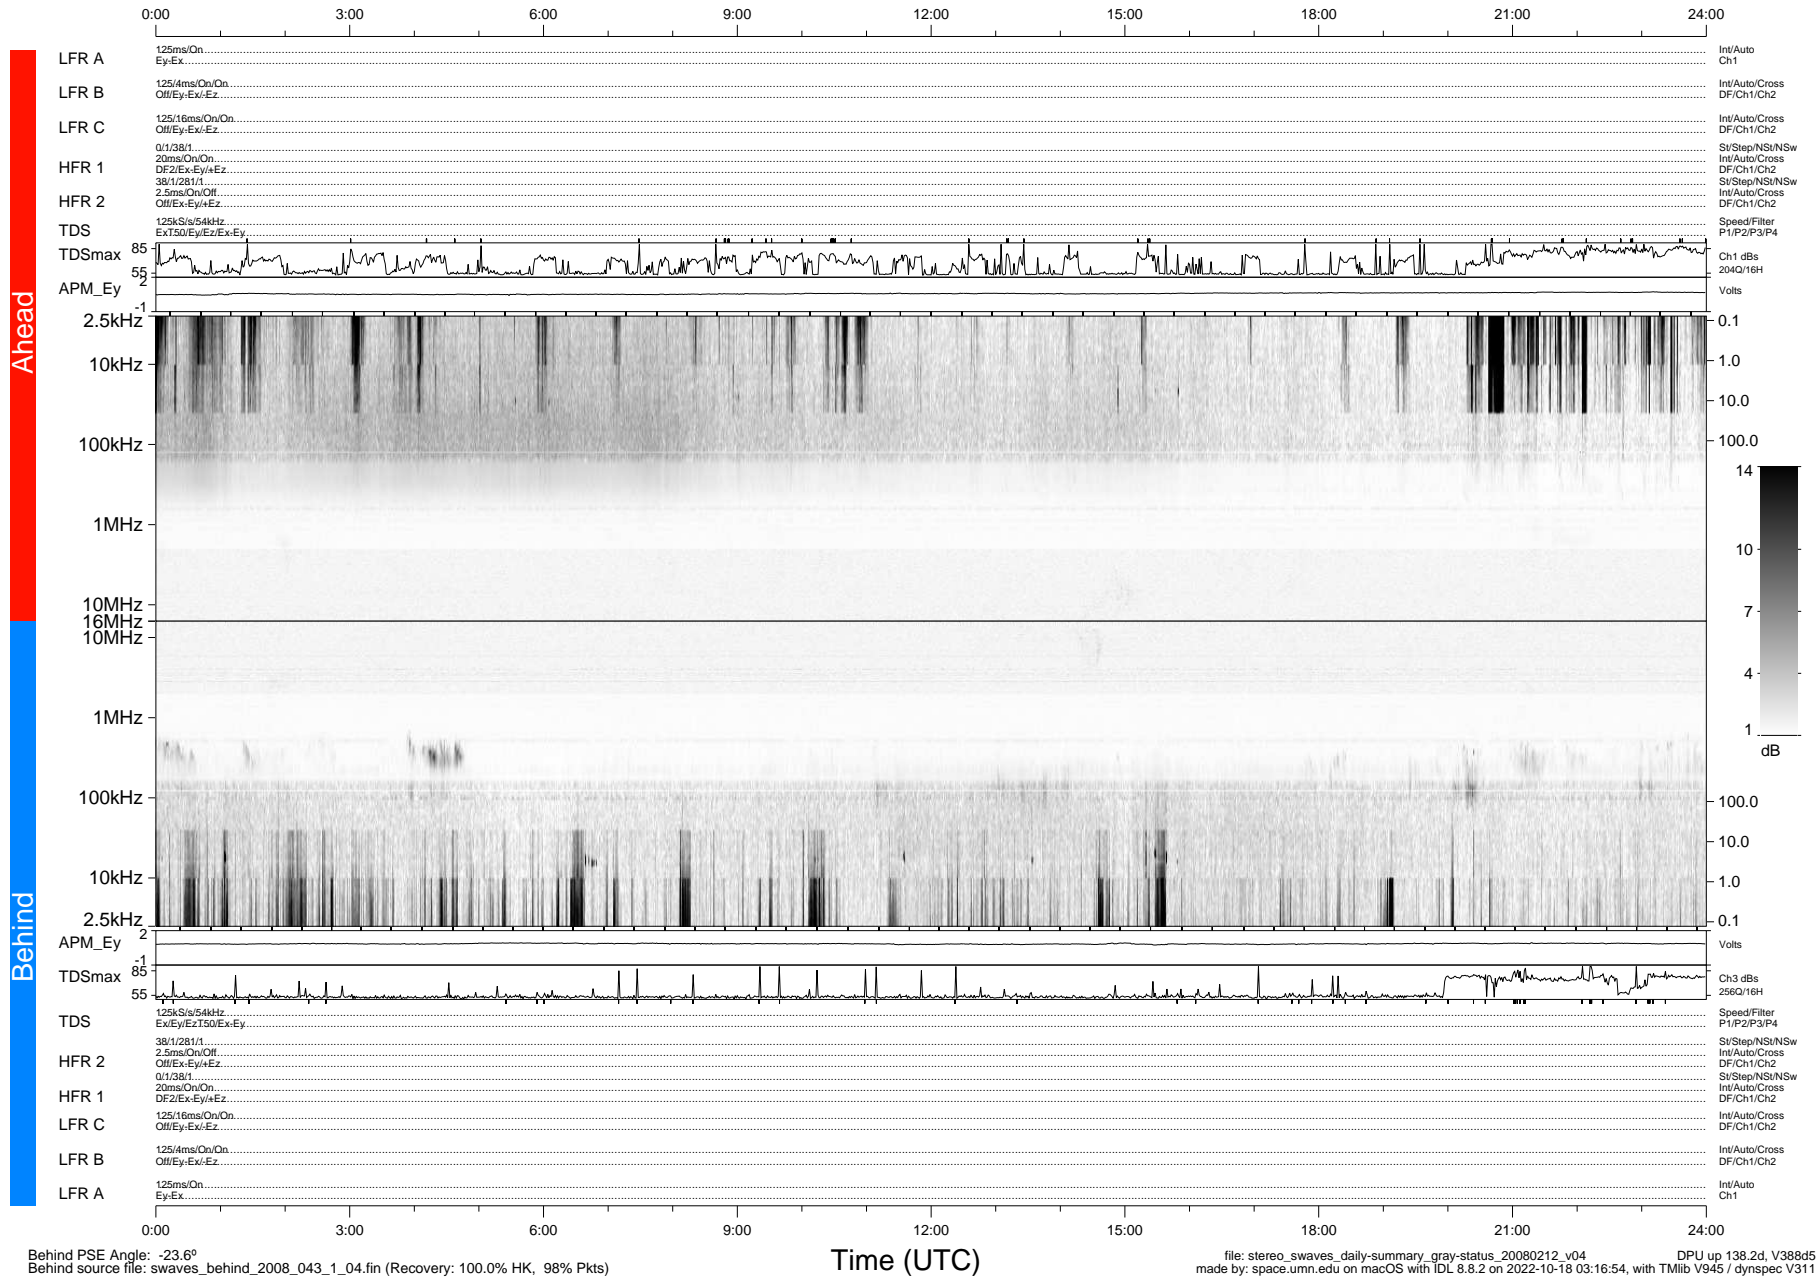

STEREO/WAVES Daily Summary - 12-Feb-2008 (DOY 043)

Ahead source file: swaves_ahead_2008_043_1_04.fin (Recovery: 100.0% HK, 90% Pkts)
Ahead PSE Angle: -21.9°

DPU up 138.5d, V388d5

Behind PSE Angle: -23.6°
Behind source file: swaves_behind_2008_043_1_04.fin (Recovery: 100.0% HK, 98% Pkts)

Time (UTC)