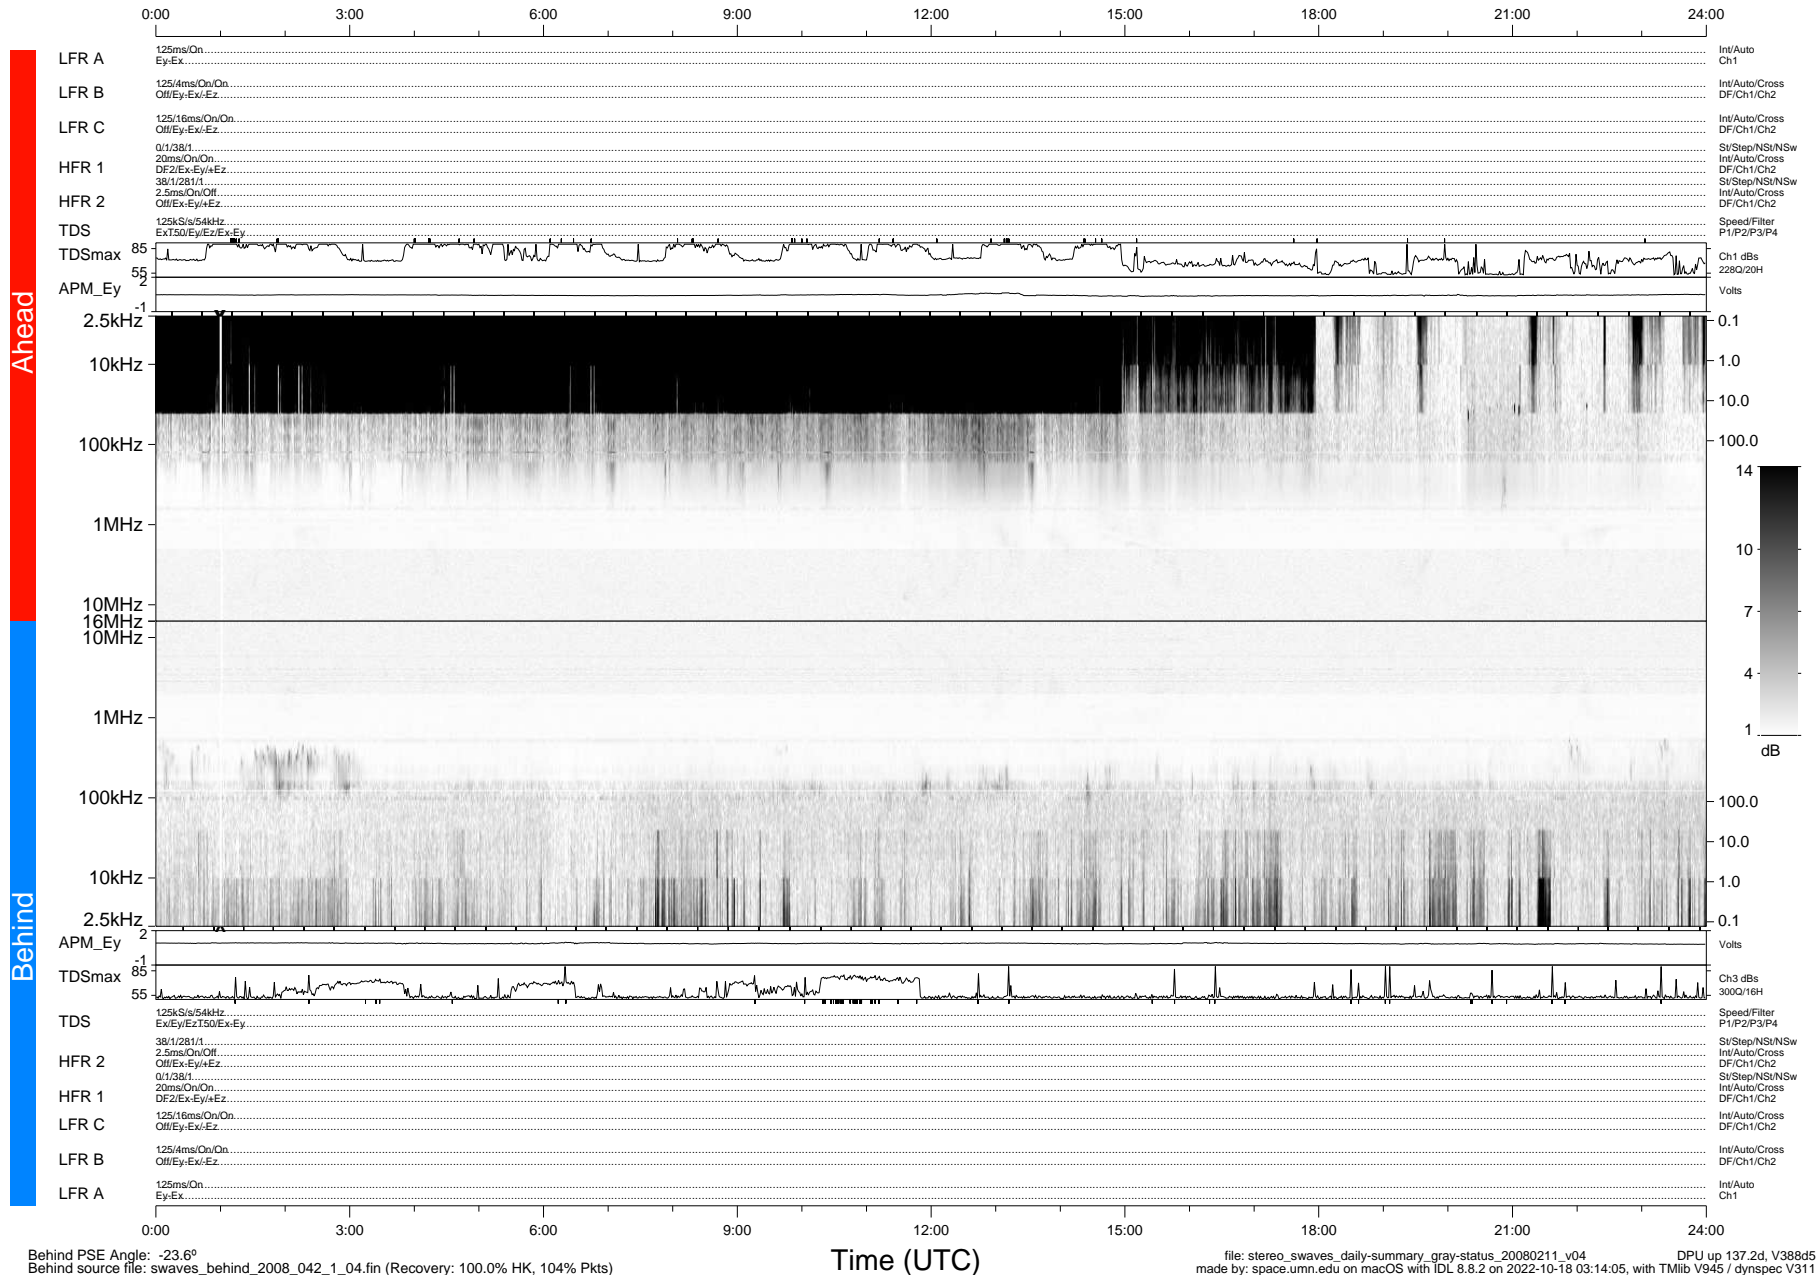

# STEREO/WAVES Daily Summary - 11-Feb-2008 (DOY 042)

Ahead source file: swaves\_ahead\_2008\_042\_1\_04.fin (Recovery: 100.0% HK, 94% Pkts)  
 Ahead PSE Angle: 21.9°

DPU up 137.5d, V388d5

Behind PSE Angle: -23.6°  
 Behind source file: swaves\_behind\_2008\_042\_1\_04.fin (Recovery: 100.0% HK, 104% Pkts)

Time (UTC)

file: stereo\_swaves\_daily-summary\_gray-status\_20080211\_v04  
 made by: space.umn.edu on macOS with IDL 8.8.2 on 2022-10-18 03:14:05, with Tlib V945 / dynspec V311  
 DPU up 137.2d, V388d5