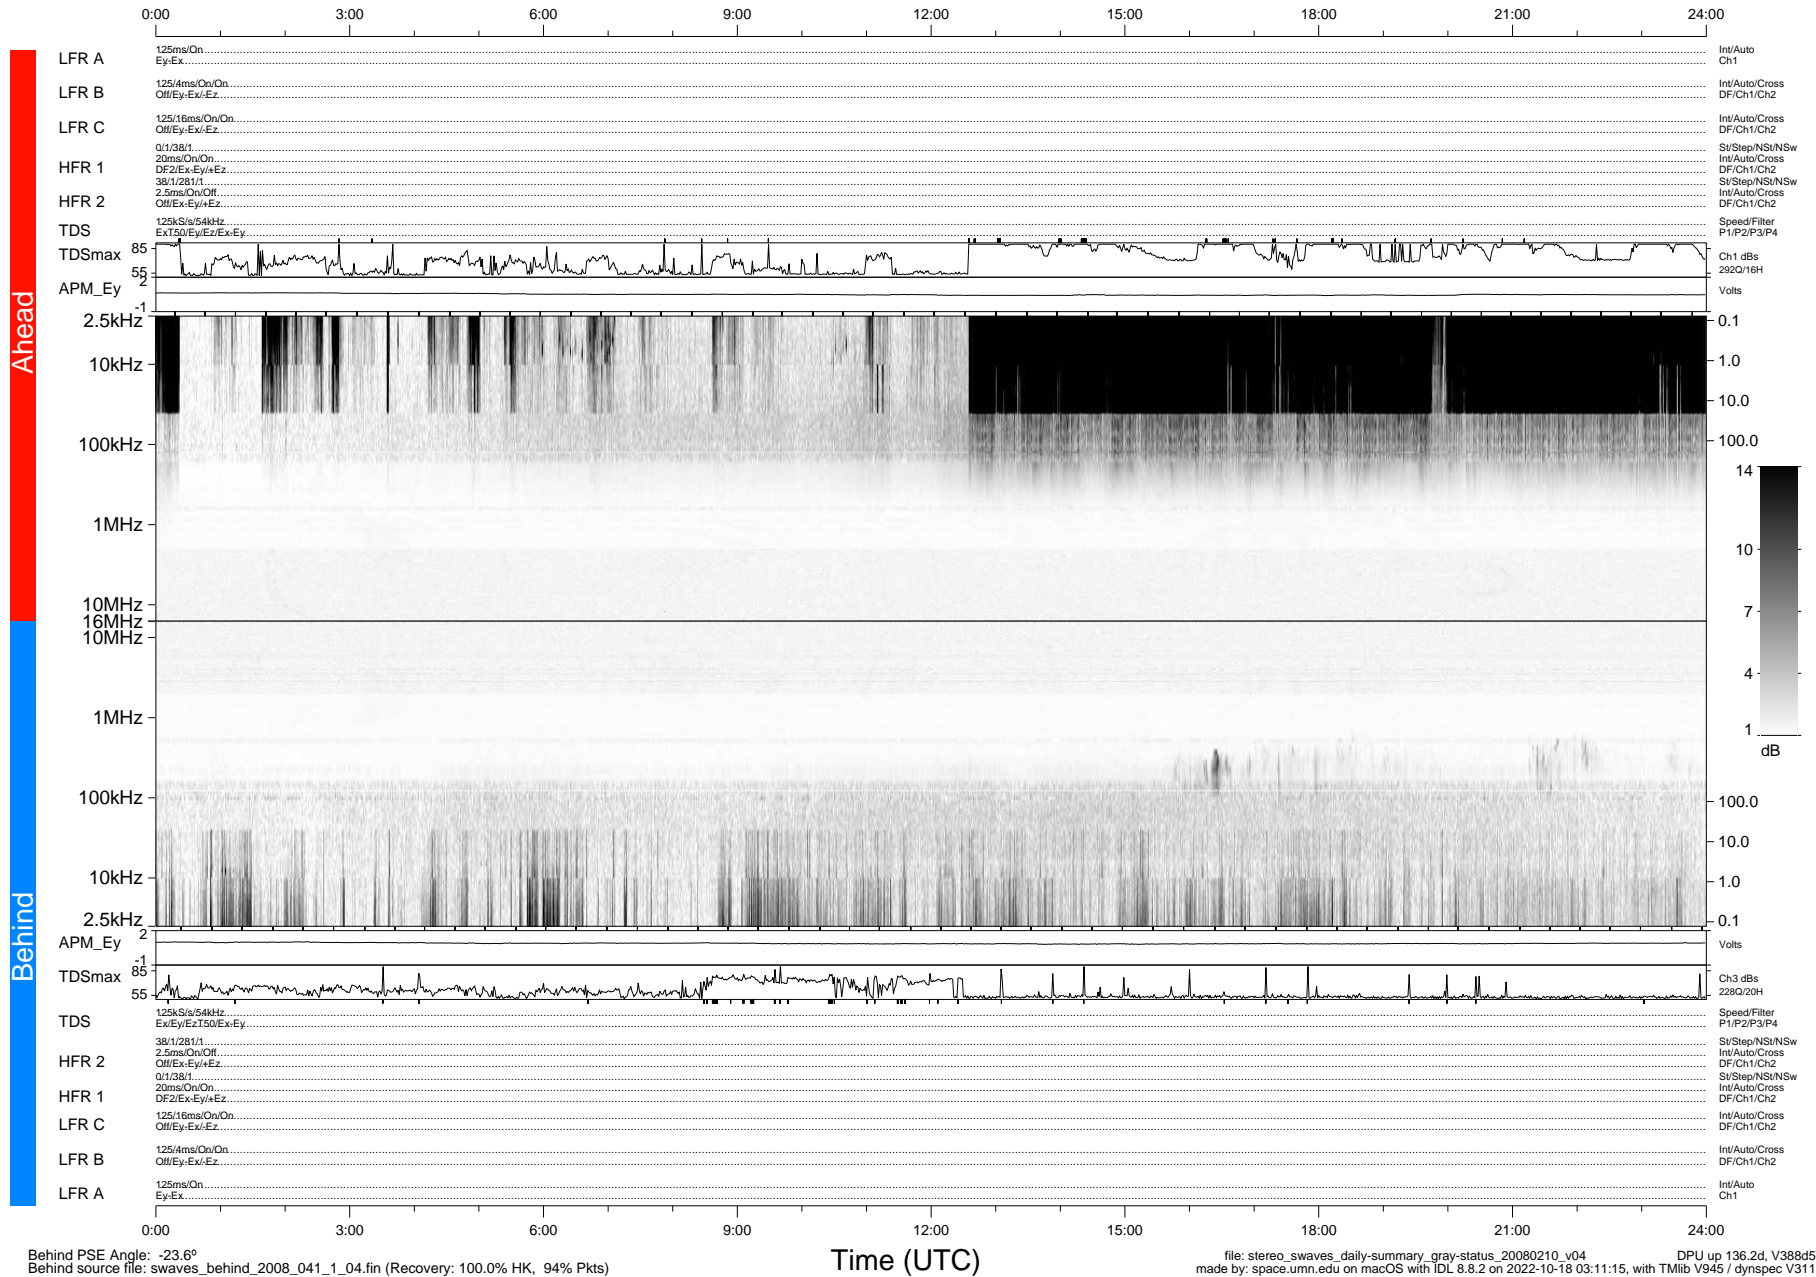

# STEREO/WAVES Daily Summary - 10-Feb-2008 (DOY 041)

Ahead source file: swaves\_ahead\_2008\_041\_1\_04.fin (Recovery: 100.0% HK, 103% Pkts)  
 Ahead PSE Angle: 21.9°

DPU up 136.5d, V388d5

Behind PSE Angle: -23.6°  
 Behind source file: swaves\_behind\_2008\_041\_1\_04.fin (Recovery: 100.0% HK, 94% Pkts)

file: stereo\_swaves\_daily-summary\_gray-status\_20080210\_v04  
 made by: space.umn.edu on macOS with IDL 8.8.2 on 2022-10-18 03:11:15, with TLib V945 / dynspec V311  
 DPU up 136.2d, V388d5