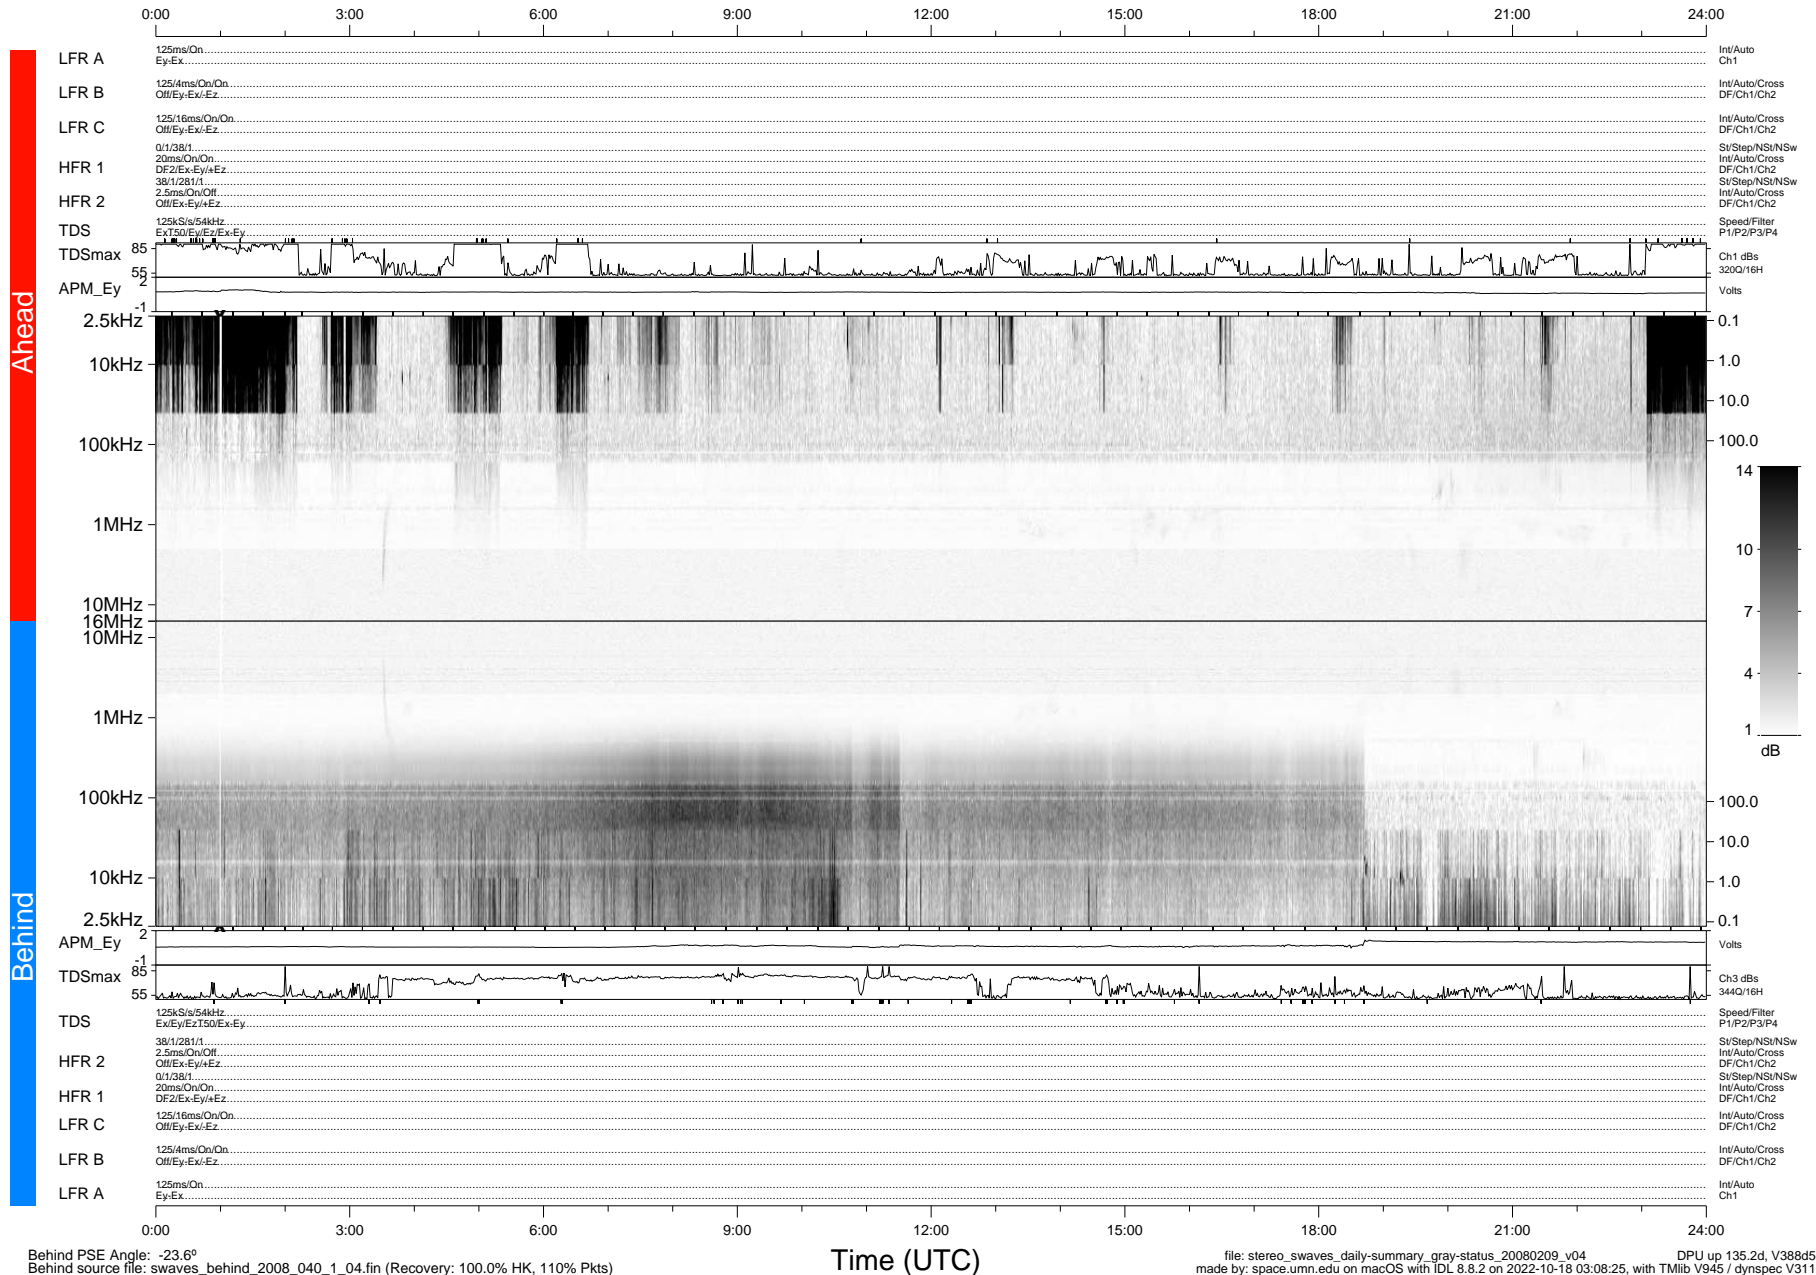

# STEREO/WAVES Daily Summary - 09-Feb-2008 (DOY 040)

Ahead source file: swaves\_ahead\_2008\_040\_1\_04.fin (Recovery: 100.0% HK, 107% Pkts)  
 Ahead PSE Angle: 21.8°

DPU up 135.5d, V388d5

Behind PSE Angle: -23.6°  
 Behind source file: swaves\_behind\_2008\_040\_1\_04.fin (Recovery: 100.0% HK, 110% Pkts)

file: stereo\_swaves\_daily-summary\_gray-status\_20080209\_v04  
 made by: space.umn.edu on macOS with IDL 8.8.2 on 2022-10-18 03:08:25, with Tlib V945 / dynspec V311

DPU up 135.2d, V388d5