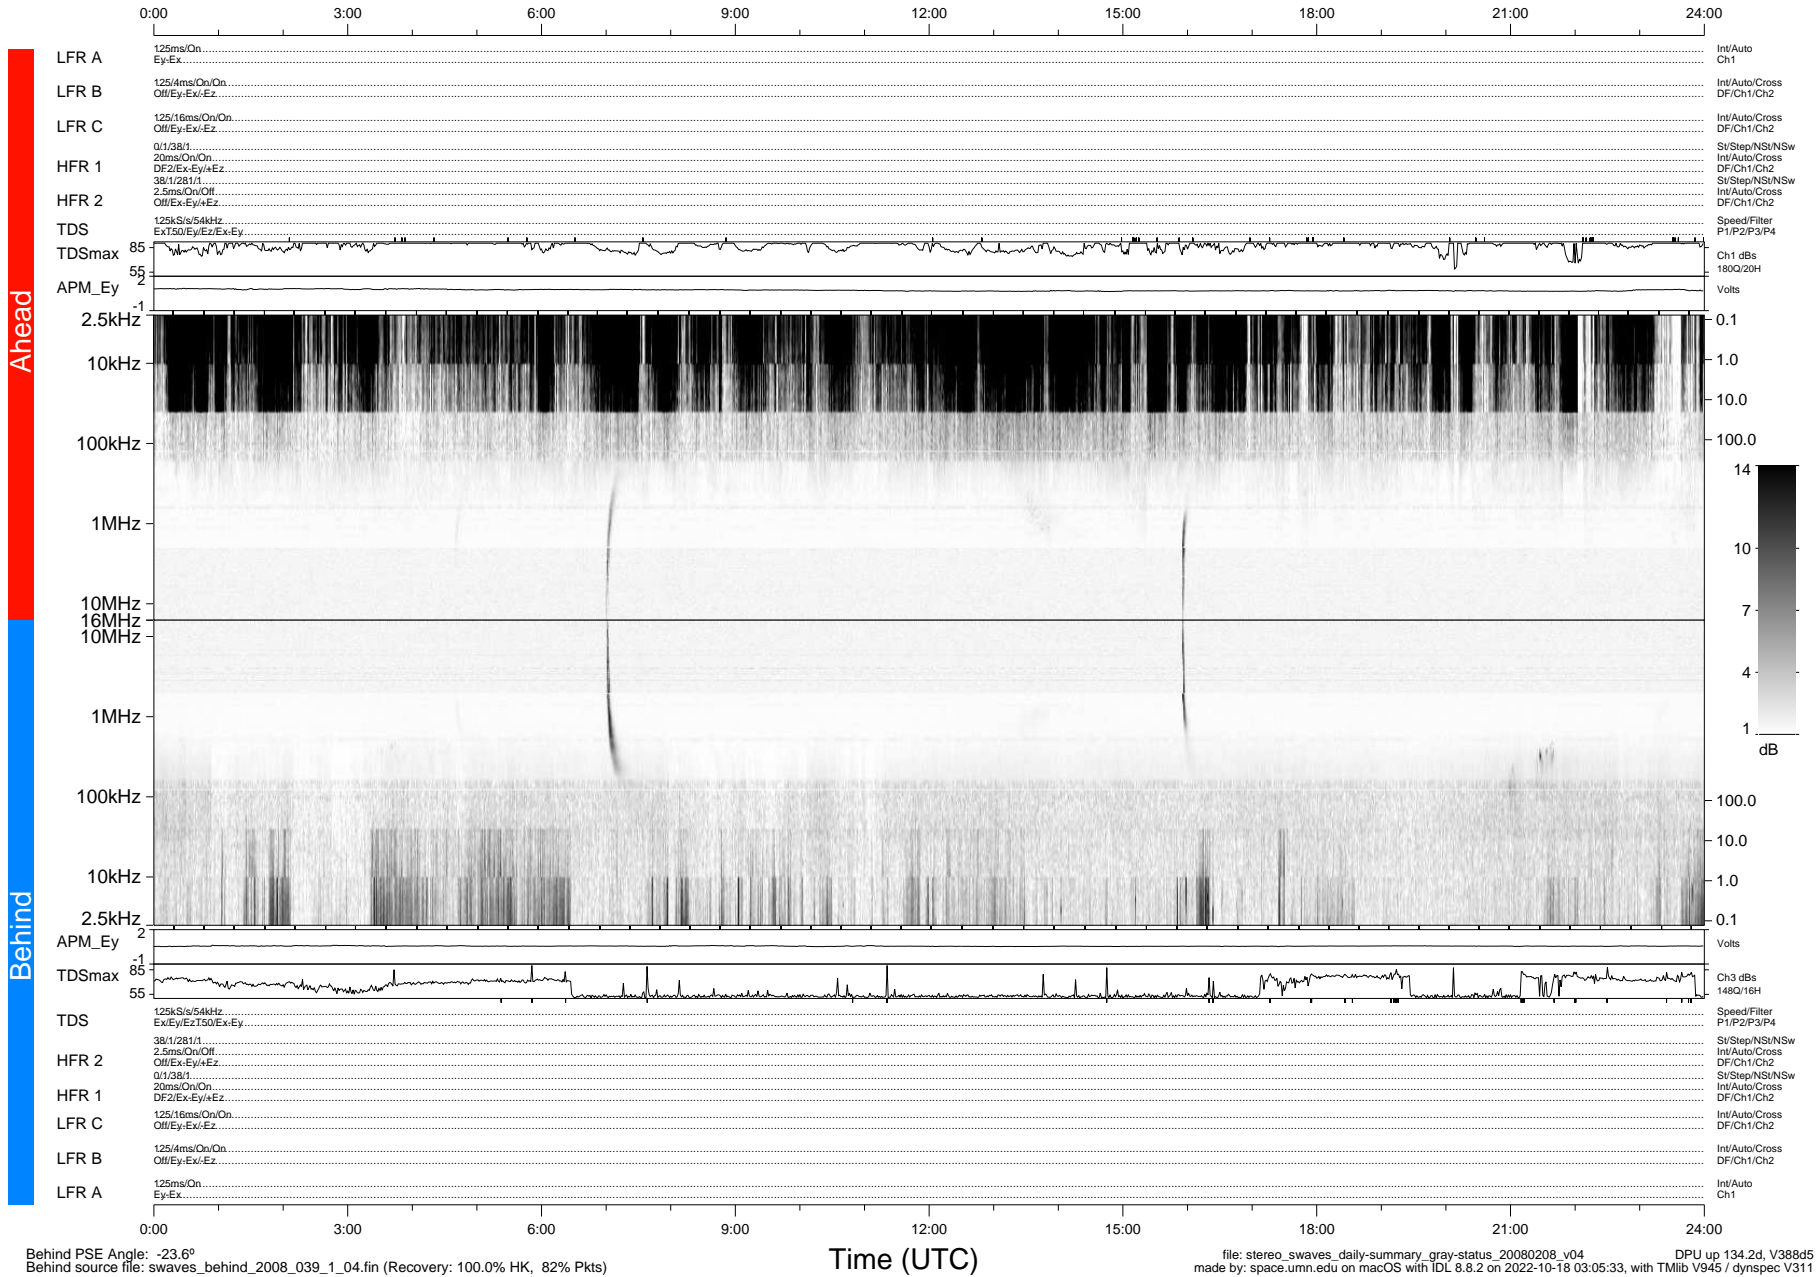

STEREO/WAVES Daily Summary - 08-Feb-2008 (DOY 039)

Ahead source file: swaves_ahead_2008_039_1_04.fin (Recovery: 100.0% HK, 87% Pkts)
Ahead PSE Angle: 21.8°

DPU up 134.5d, V388d5

Behind PSE Angle: -23.6°
Behind source file: swaves_behind_2008_039_1_04.fin (Recovery: 100.0% HK, 82% Pkts)

Time (UTC)