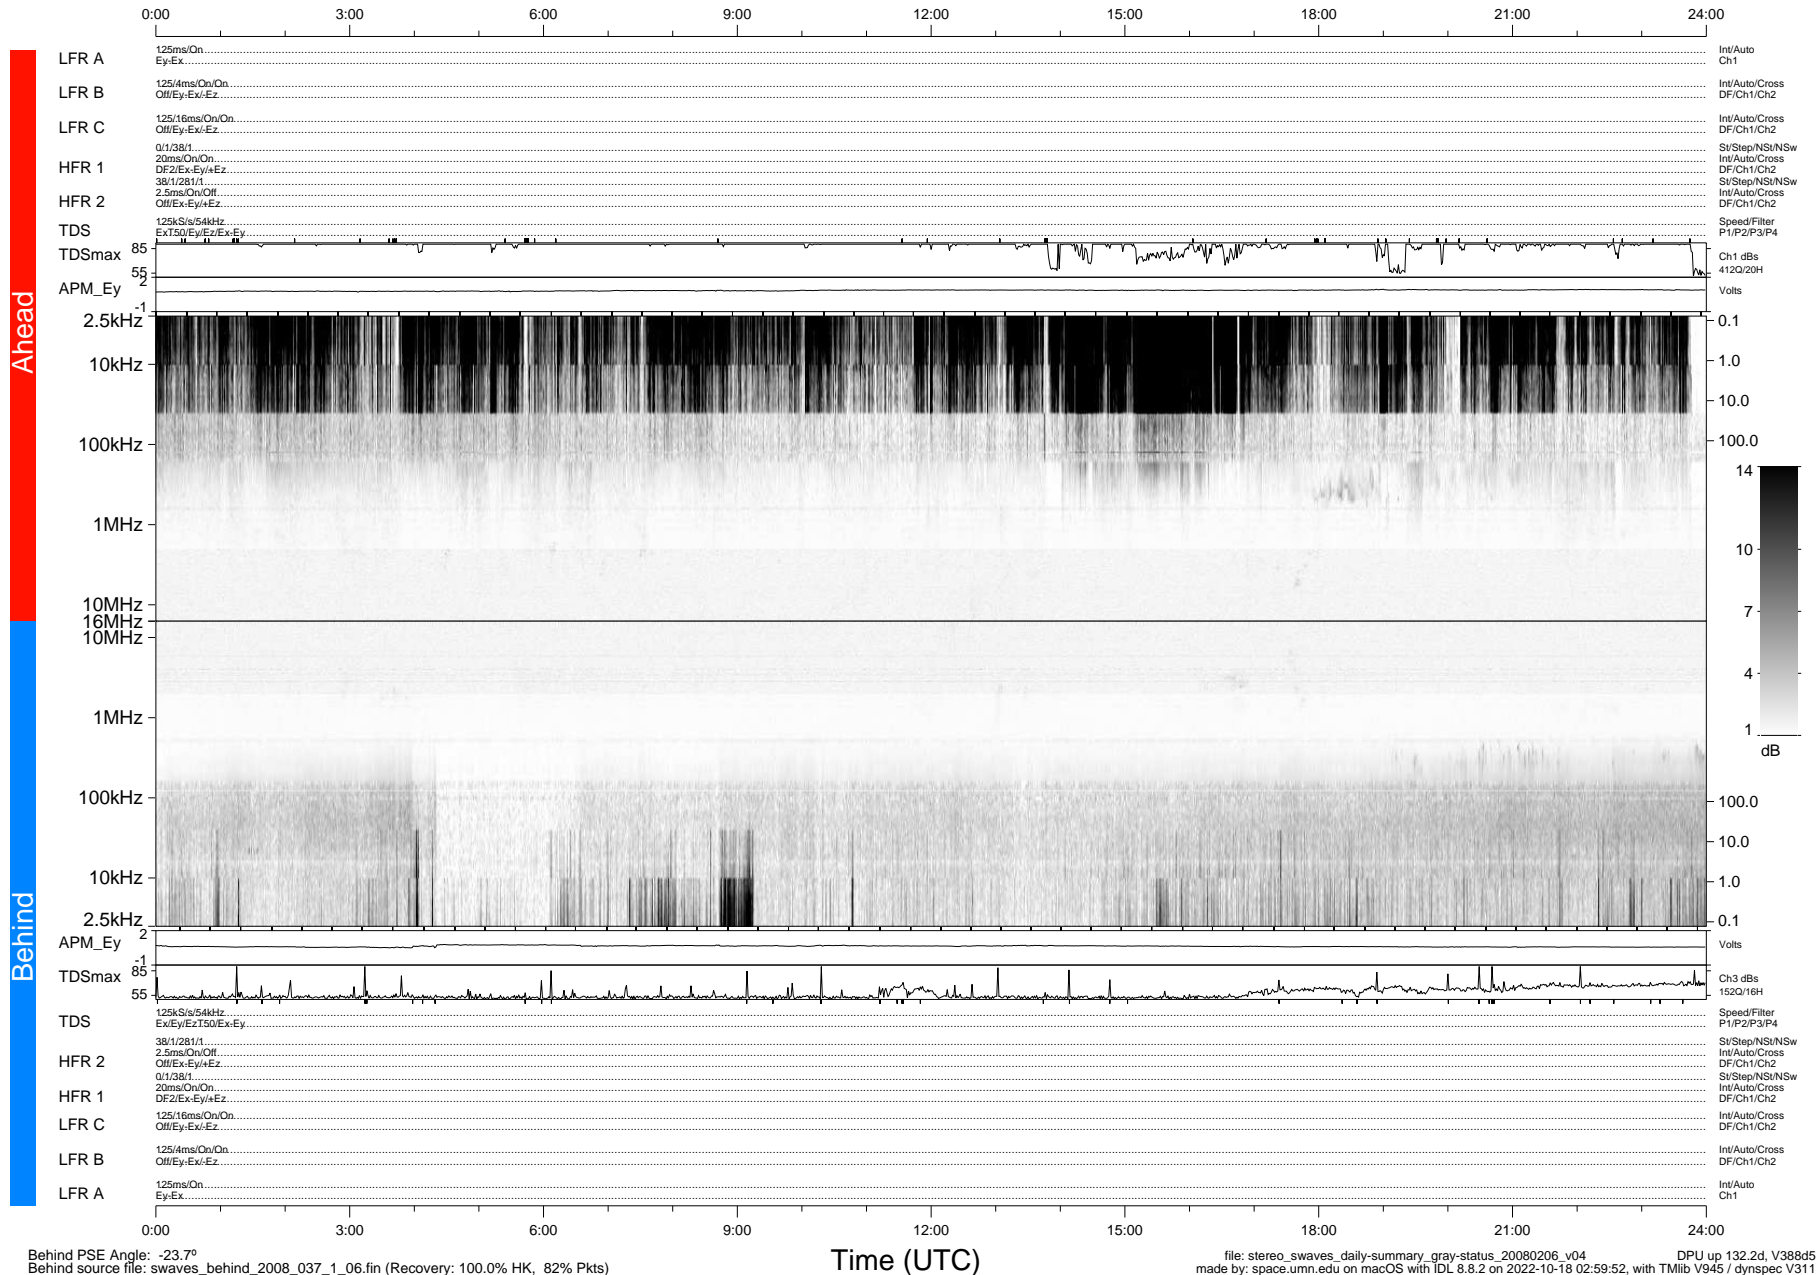

STEREO/WAVES Daily Summary - 06-Feb-2008 (DOY 037)

Ahead source file: swaves_ahead_2008_037_1_06.fin (Recovery: 100.0% HK, 121% Pkts)
Ahead PSE Angle: -21.7°

DPU up 132.5d, V388d5

Behind PSE Angle: -23.7°
Behind source file: swaves_behind_2008_037_1_06.fin (Recovery: 100.0% HK, 82% Pkts)

Time (UTC)