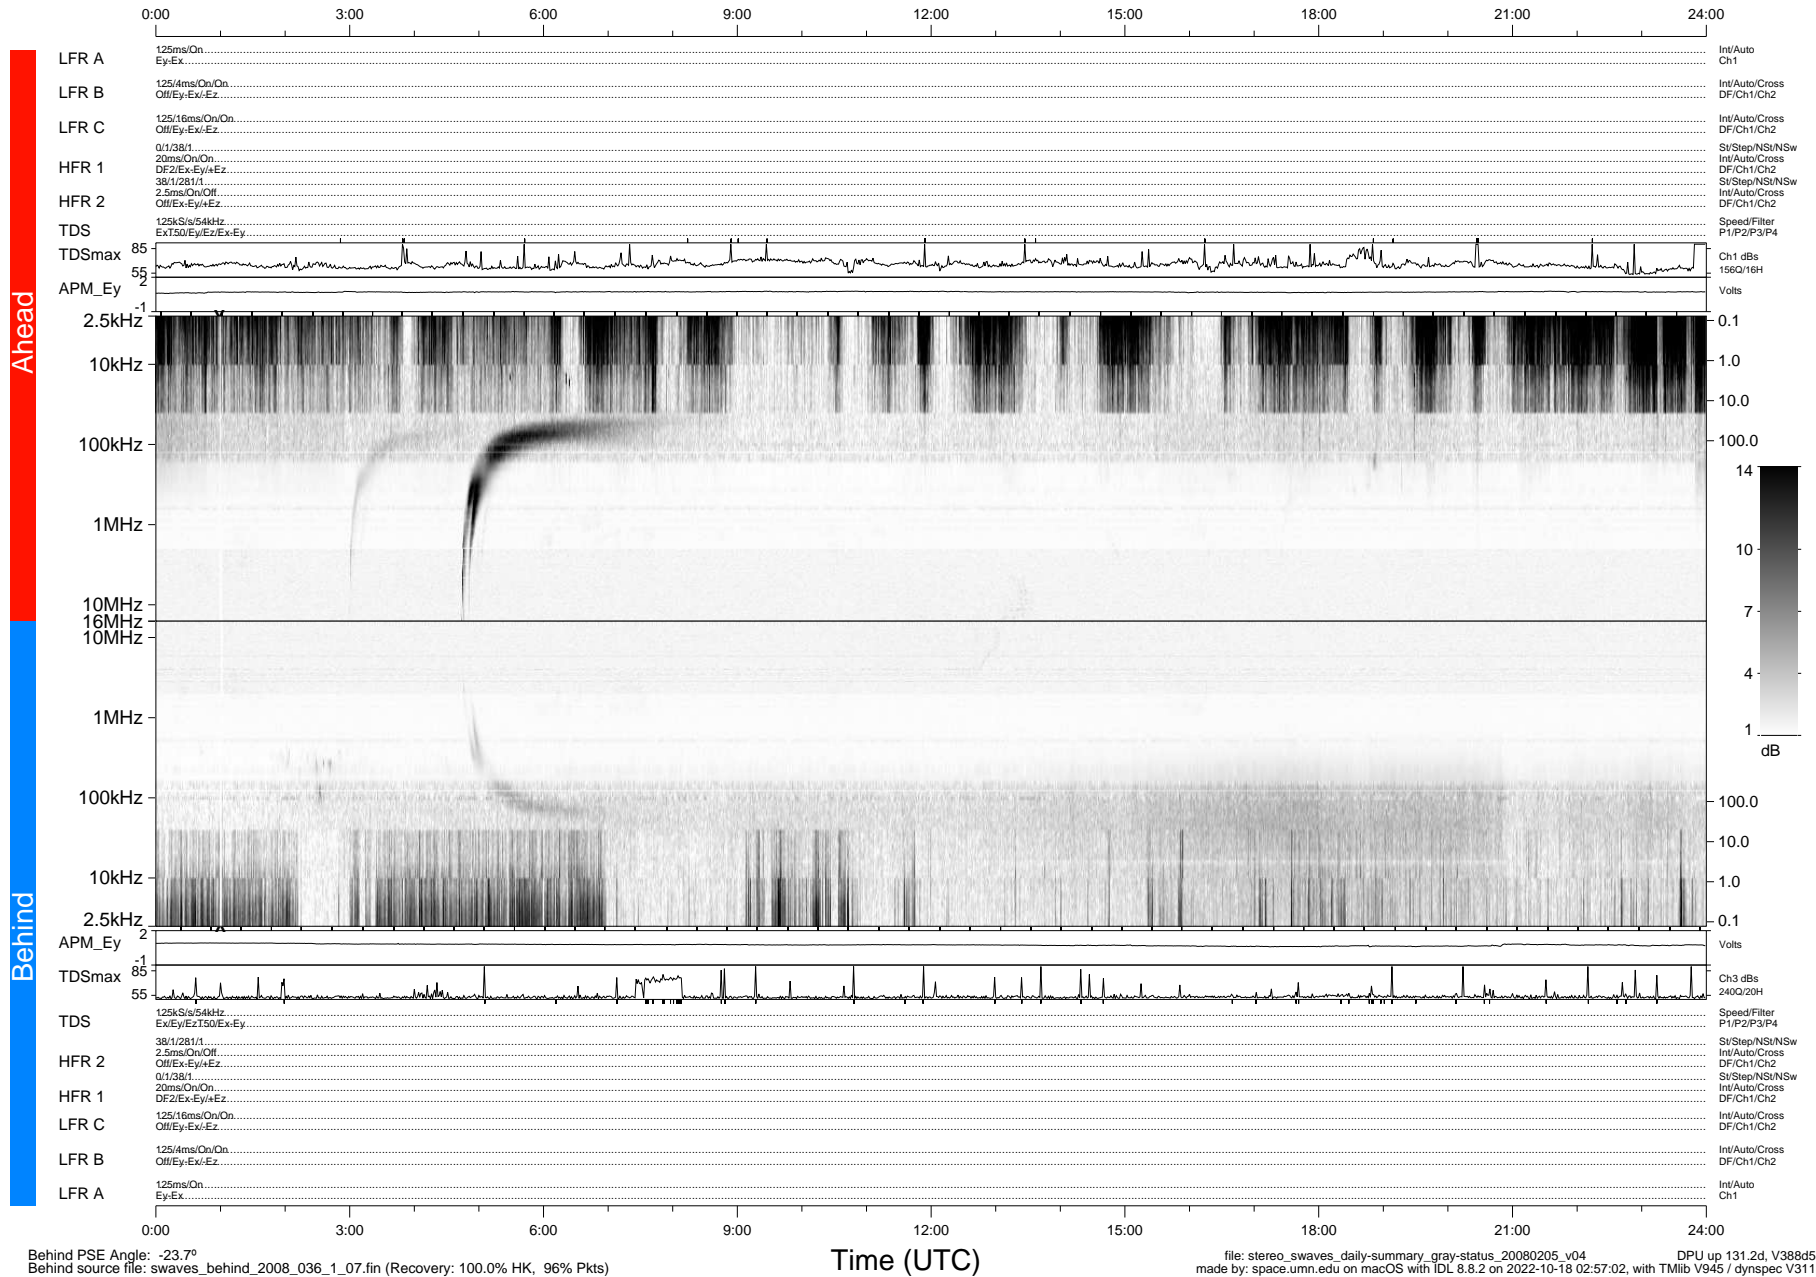

STEREO/WAVES Daily Summary - 05-Feb-2008 (DOY 036)

Ahead source file: swaves_ahead_2008_036_1_07.fin (Recovery: 100.0% HK, 83% Pkts)
Ahead PSE Angle: 21.7°

DPU up 131.5d, V388d5

Behind PSE Angle: -23.7°
Behind source file: swaves_behind_2008_036_1_07.fin (Recovery: 100.0% HK, 96% Pkts)

Time (UTC)