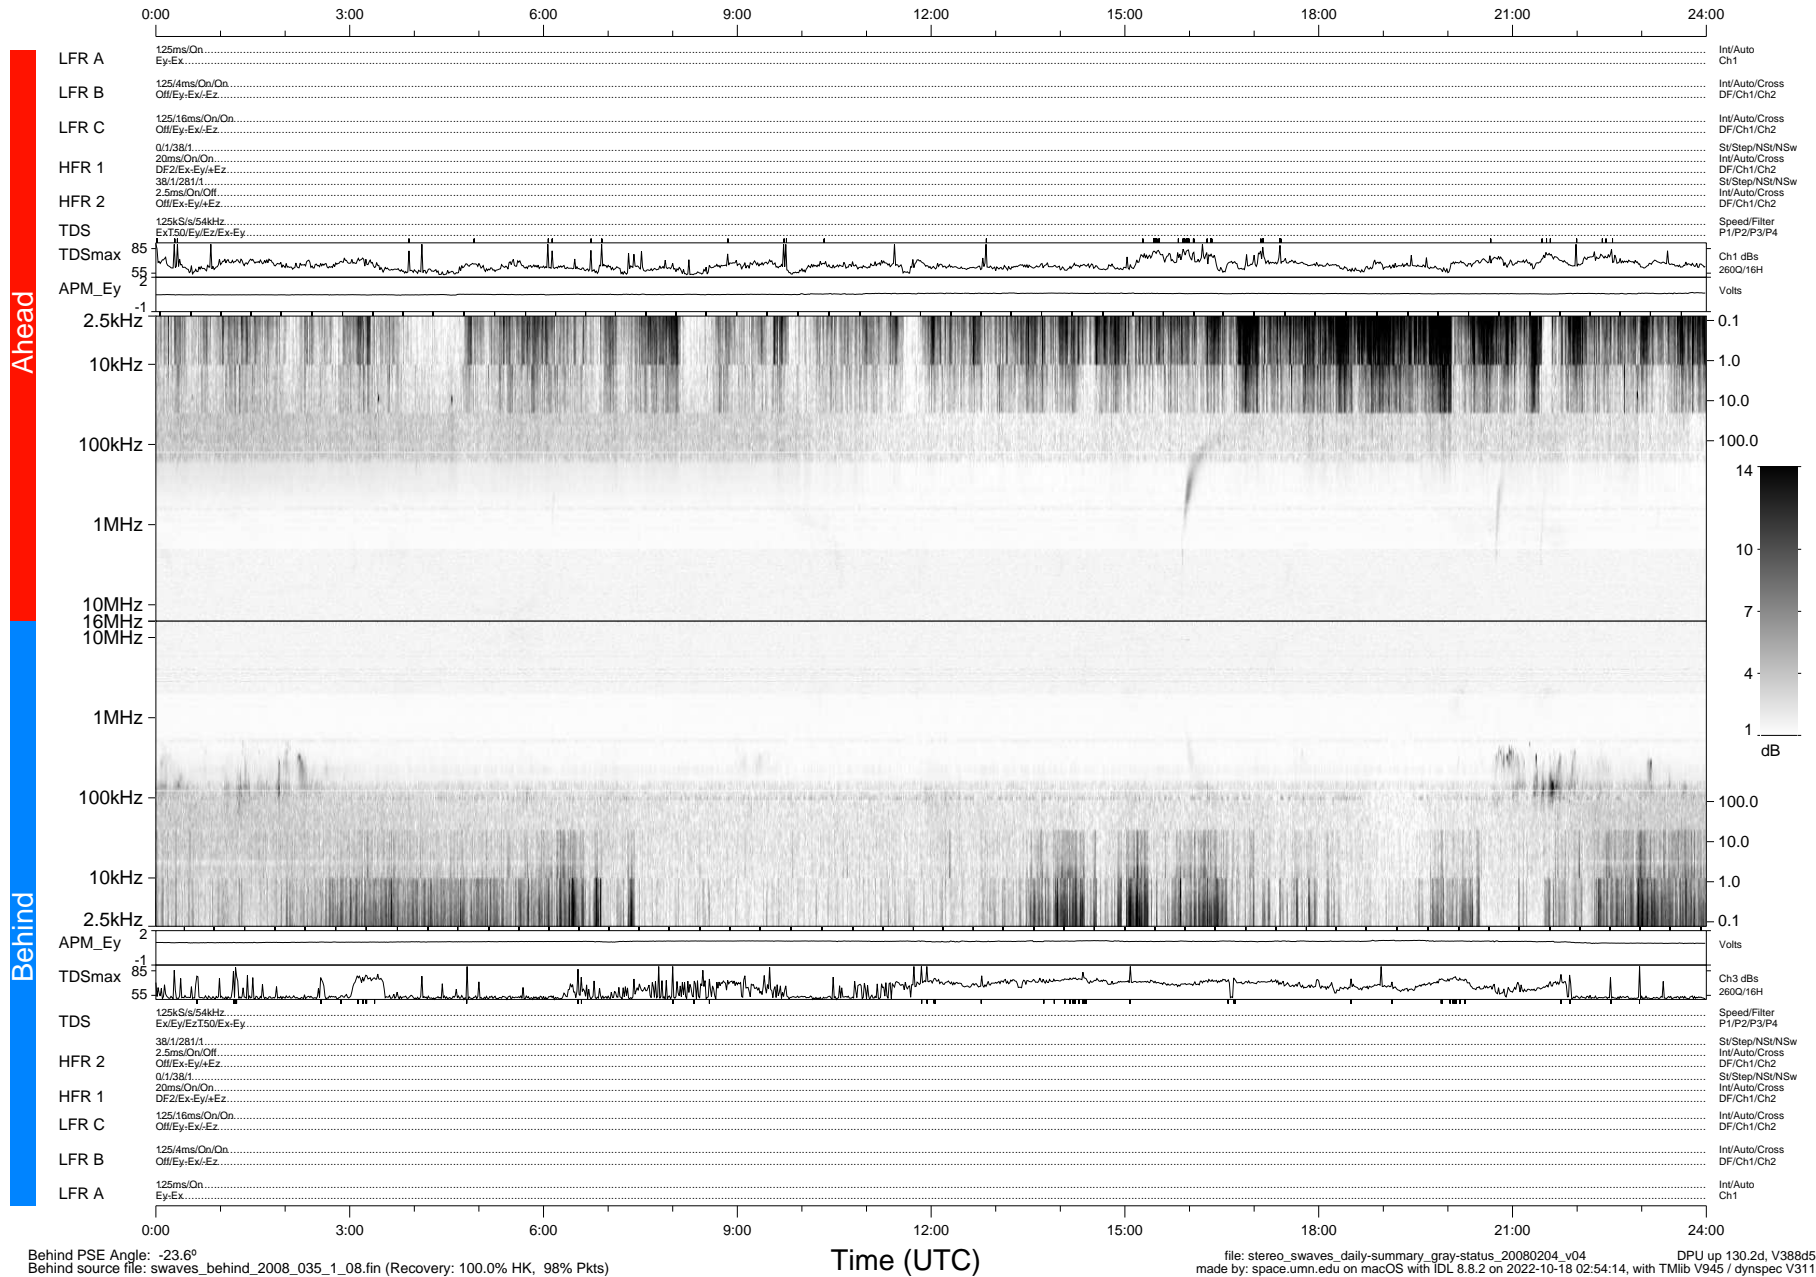

STEREO/WAVES Daily Summary - 04-Feb-2008 (DOY 035)

Ahead source file: swaves_ahead_2008_035_1_08.fin (Recovery: 100.0% HK, 98% Pkts)
 Ahead PSE Angle: 21.8°

DPU up 130.5d, V388d5

Behind PSE Angle: -23.6°
 Behind source file: swaves_behind_2008_035_1_08.fin (Recovery: 100.0% HK, 98% Pkts)

file: stereo_swaves_daily-summary_gray-status_20080204_v04 DPU up 130.2d, V388d5
 made by: space.umn.edu on macOS with IDL 8.8.2 on 2022-10-18 02:54:14, with Tlib V945 / dynspec V311