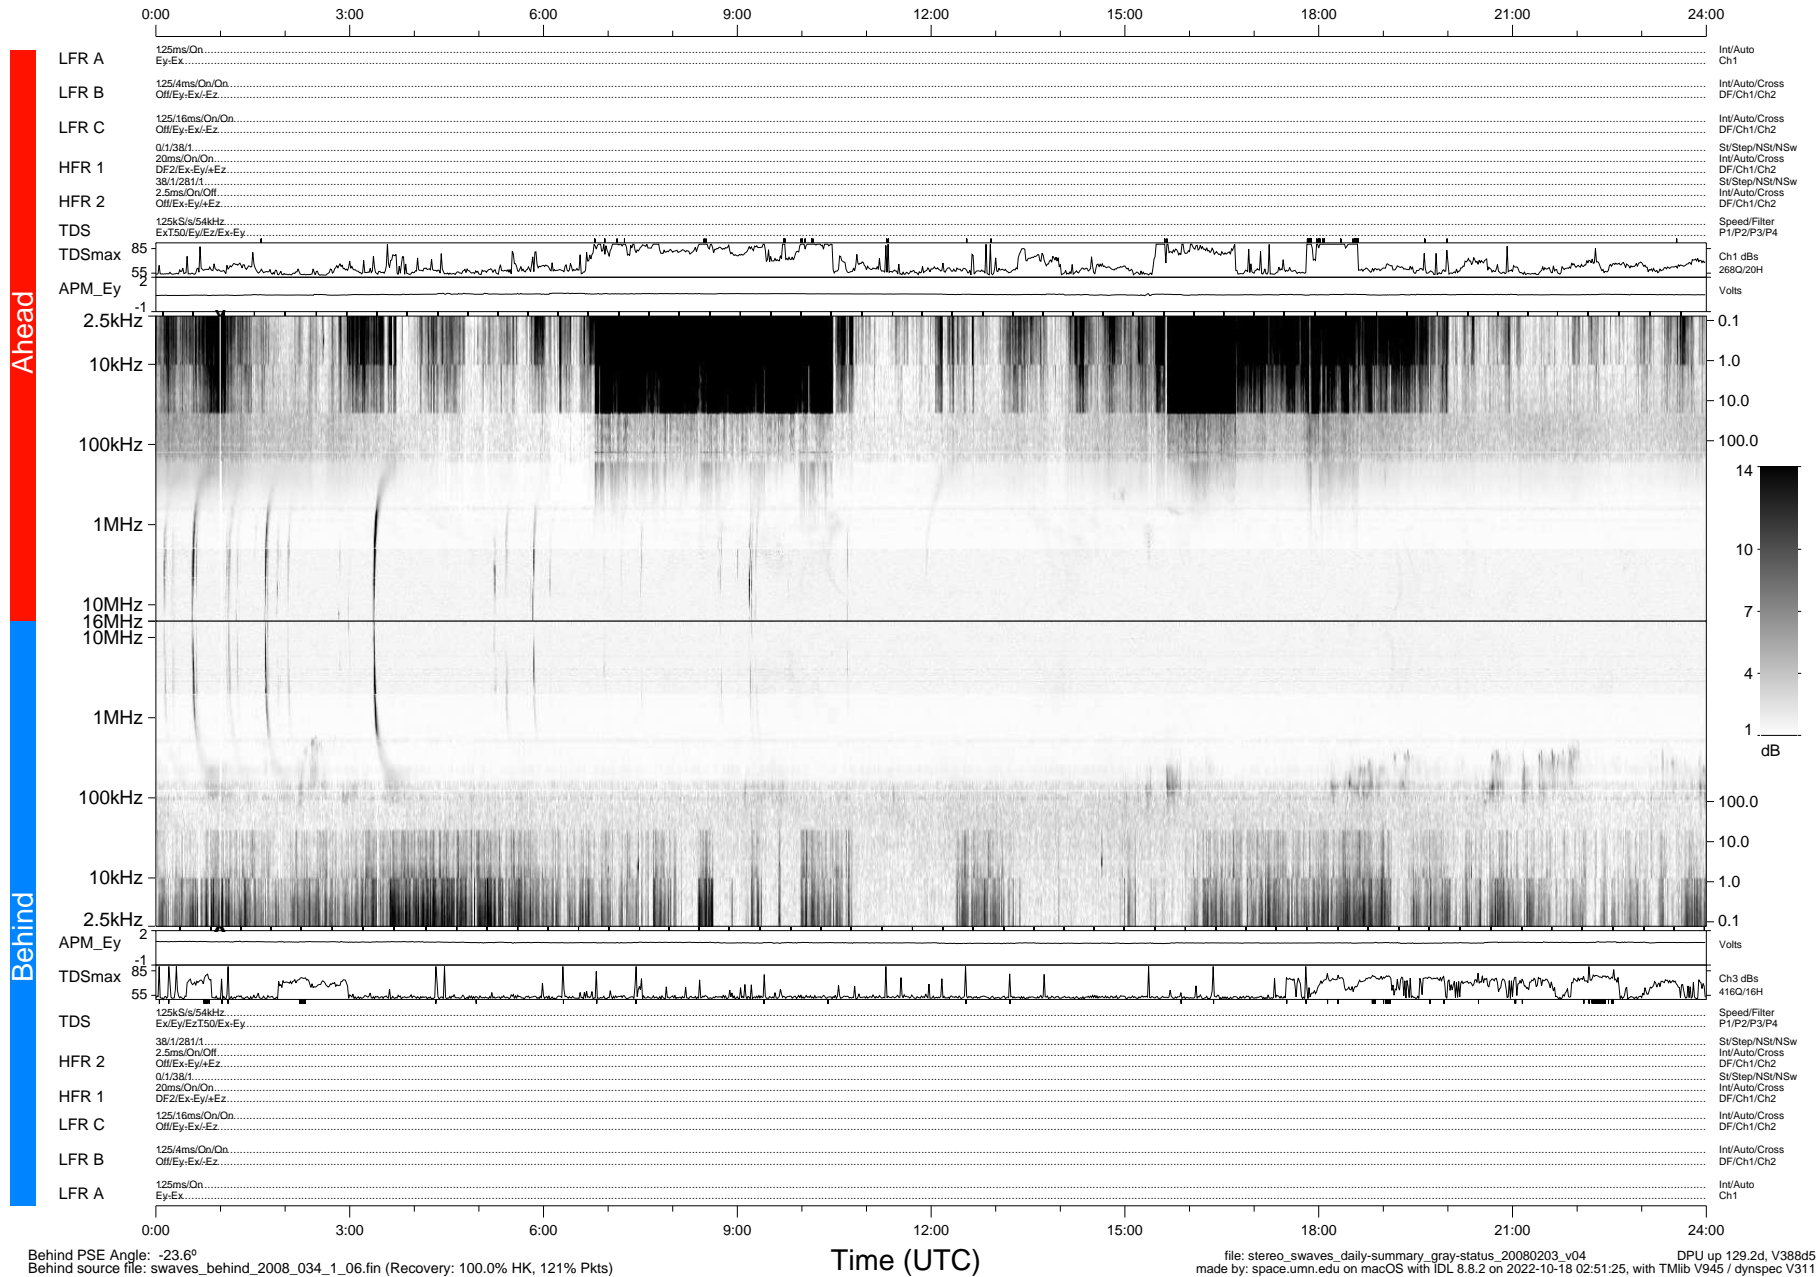

STEREO/WAVES Daily Summary - 03-Feb-2008 (DOY 034)

Ahead source file: swaves_ahead_2008_034_1_06.fin (Recovery: 100.1% HK, 100% Pkts)
 Ahead PSE Angle: 21.7°

DPU up 129.5d, V388d5

Behind PSE Angle: -23.6°
 Behind source file: swaves_behind_2008_034_1_06.fin (Recovery: 100.0% HK, 121% Pkts)

Time (UTC)

file: stereo_swaves_daily-summary_gray-status_20080203_v04 DPU up 129.2d, V388d5
 made by: space.umn.edu on macOS with IDL 8.8.2 on 2022-10-18 02:51:25, with Tlib V945 / dynspec V311