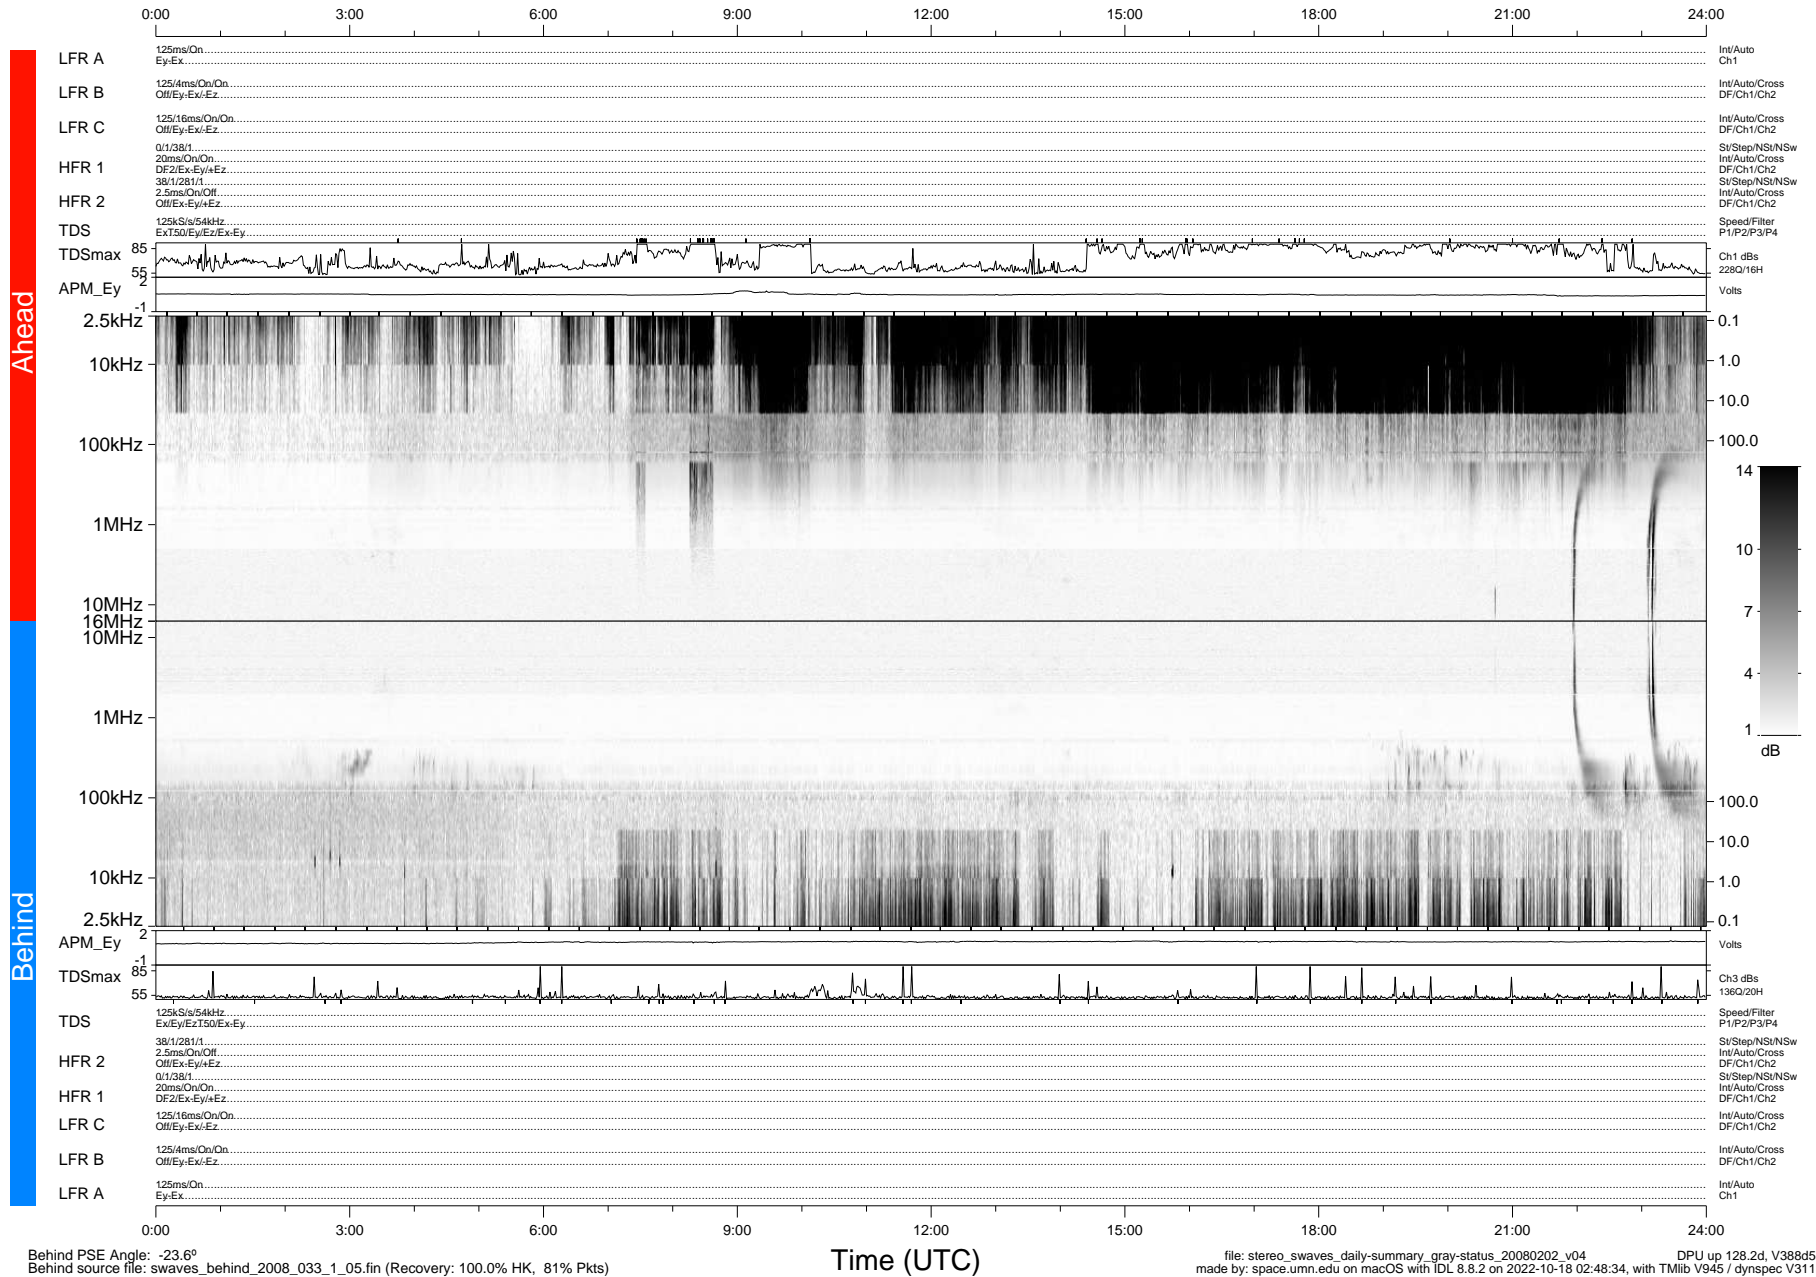

STEREO/WAVES Daily Summary - 02-Feb-2008 (DOY 033)

Ahead source file: swaves_ahead_2008_033_1_05.fin (Recovery: 100.0% HK, 94% Pkts)
Ahead PSE Angle: 21.7°

DPU up 128.5d, V388d5

Behind PSE Angle: -23.6°
Behind source file: swaves_behind_2008_033_1_05.fin (Recovery: 100.0% HK, 81% Pkts)

Time (UTC)