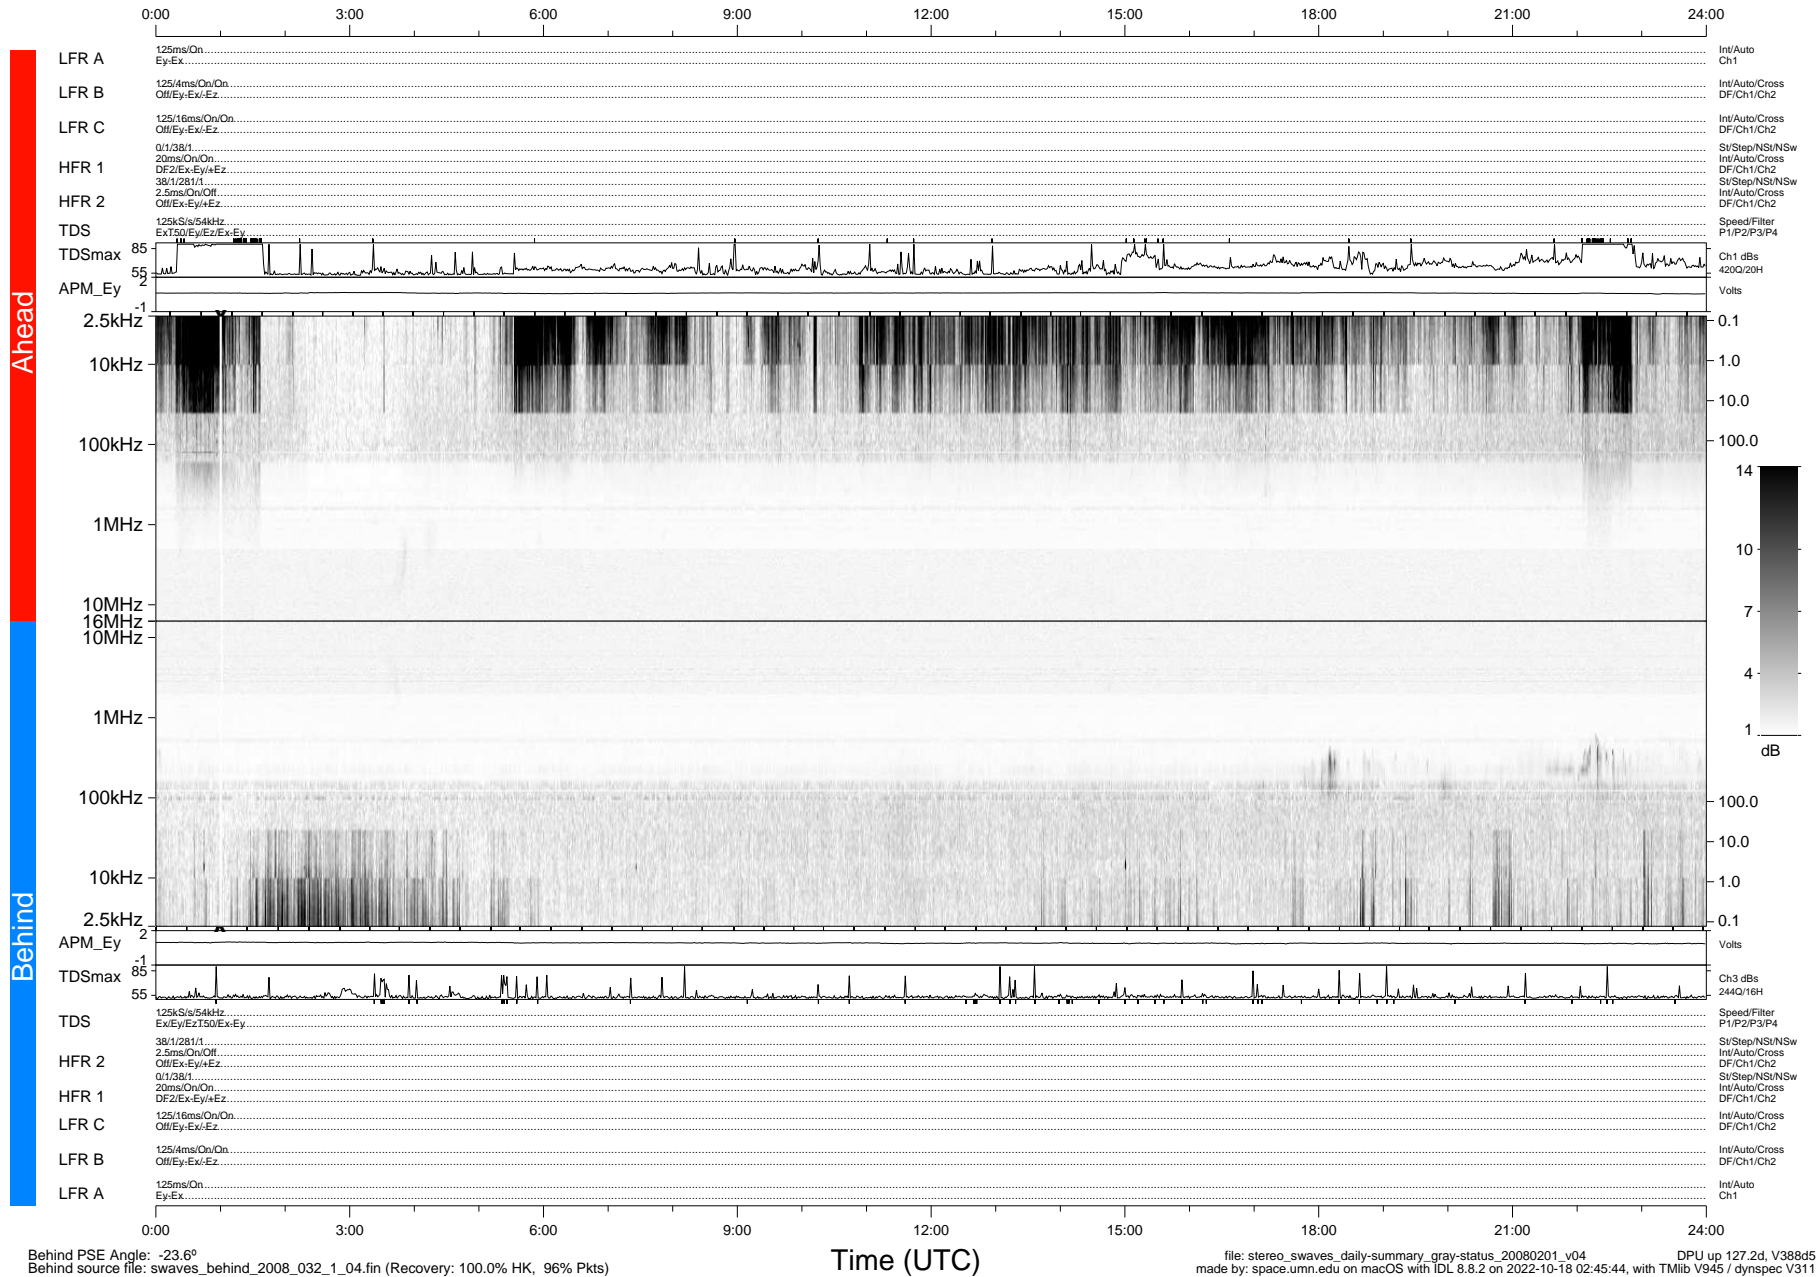

STEREO/WAVES Daily Summary - 01-Feb-2008 (DOY 032)

Ahead source file: swaves_ahead_2008_032_1_04.fin (Recovery: 100.0% HK, 122% Pkts)
Ahead PSE Angle: -21.6°

DPU up 127.5d, V388d5

Behind PSE Angle: -23.6°
Behind source file: swaves_behind_2008_032_1_04.fin (Recovery: 100.0% HK, 96% Pkts)

Time (UTC)