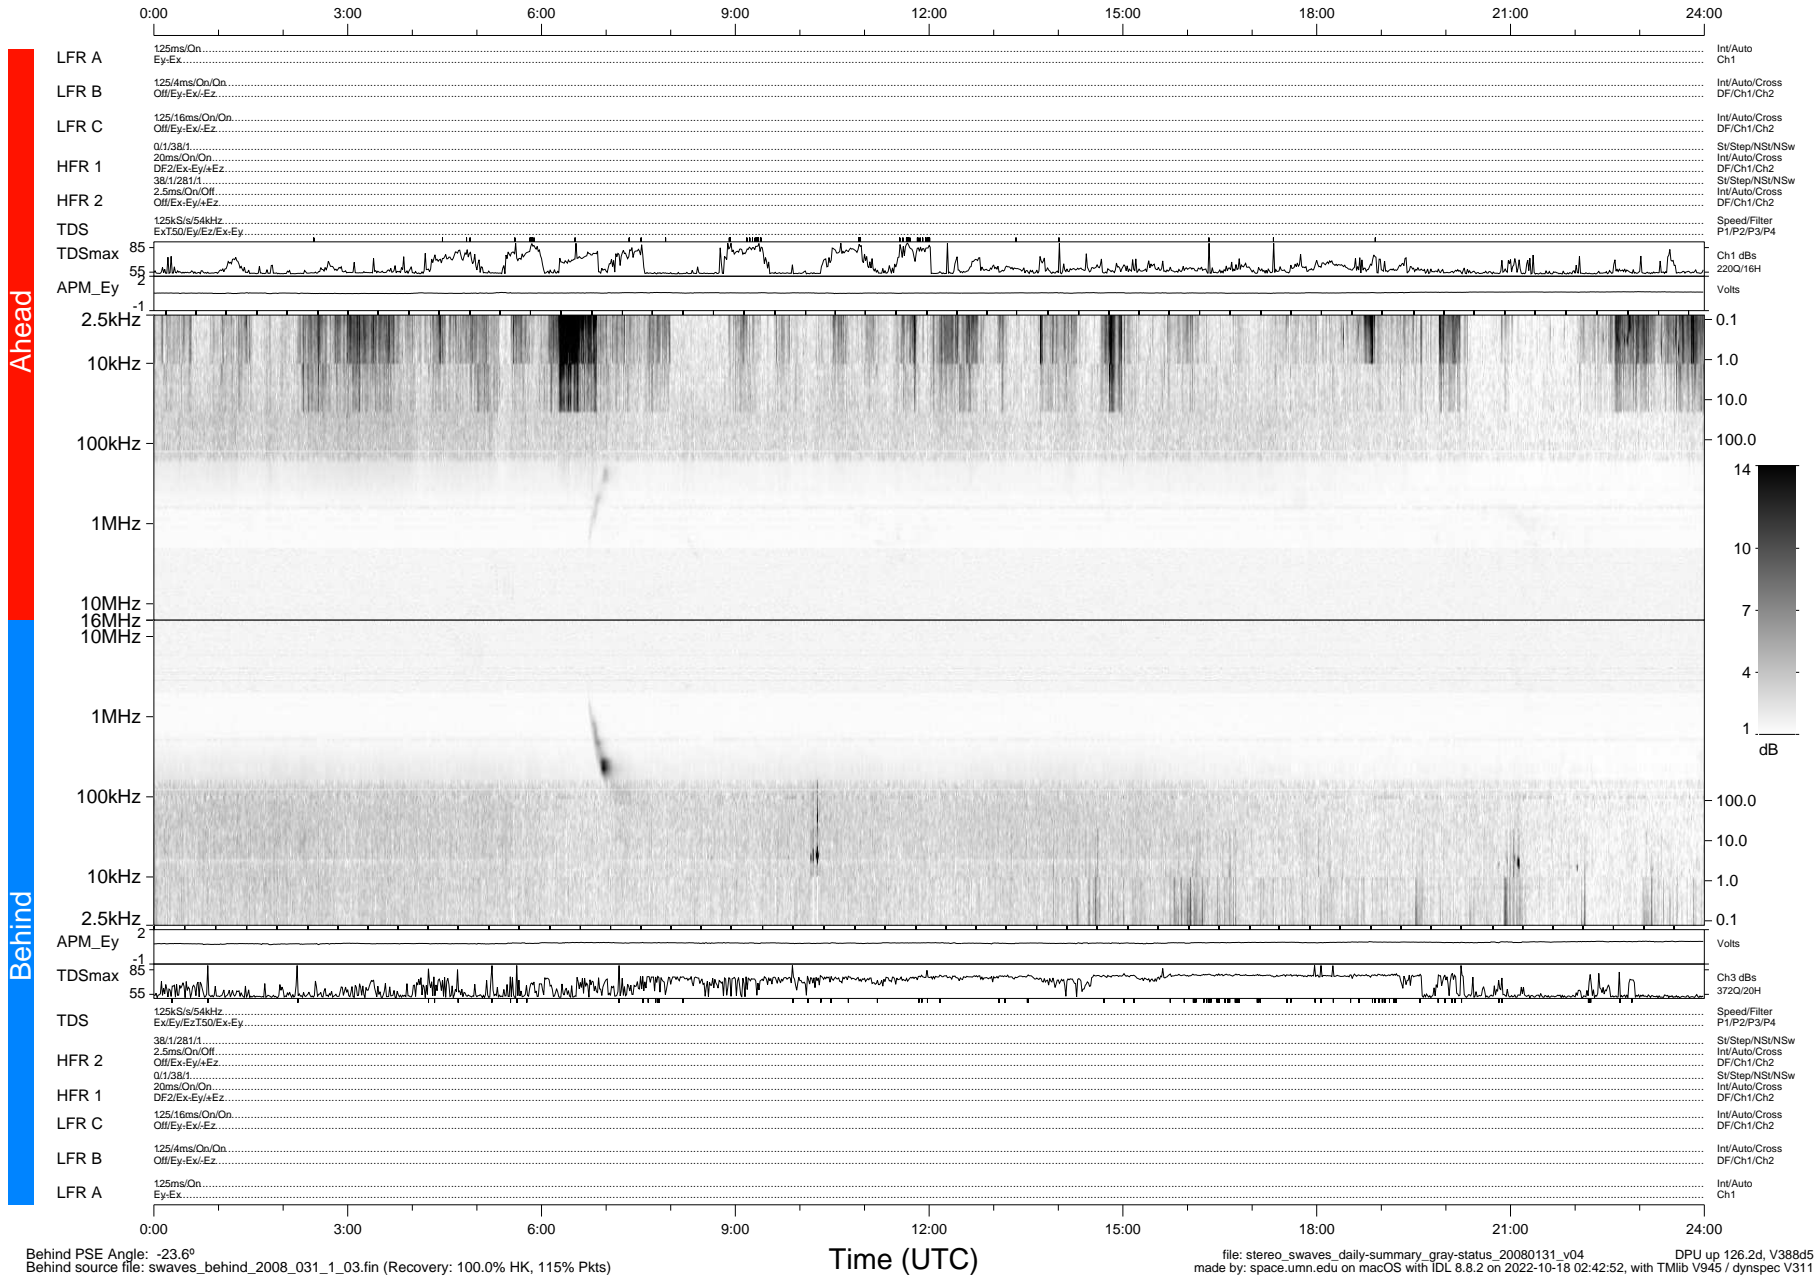

STEREO/WAVES Daily Summary - 31-Jan-2008 (DOY 031)

Ahead source file: swaves_ahead_2008_031_1_03.fin (Recovery: 100.0% HK, 92% Pkts)
Ahead PSE Angle: 21.6°

DPU up 126.5d, V388d5

Behind PSE Angle: -23.6°
Behind source file: swaves_behind_2008_031_1_03.fin (Recovery: 100.0% HK, 115% Pkts)