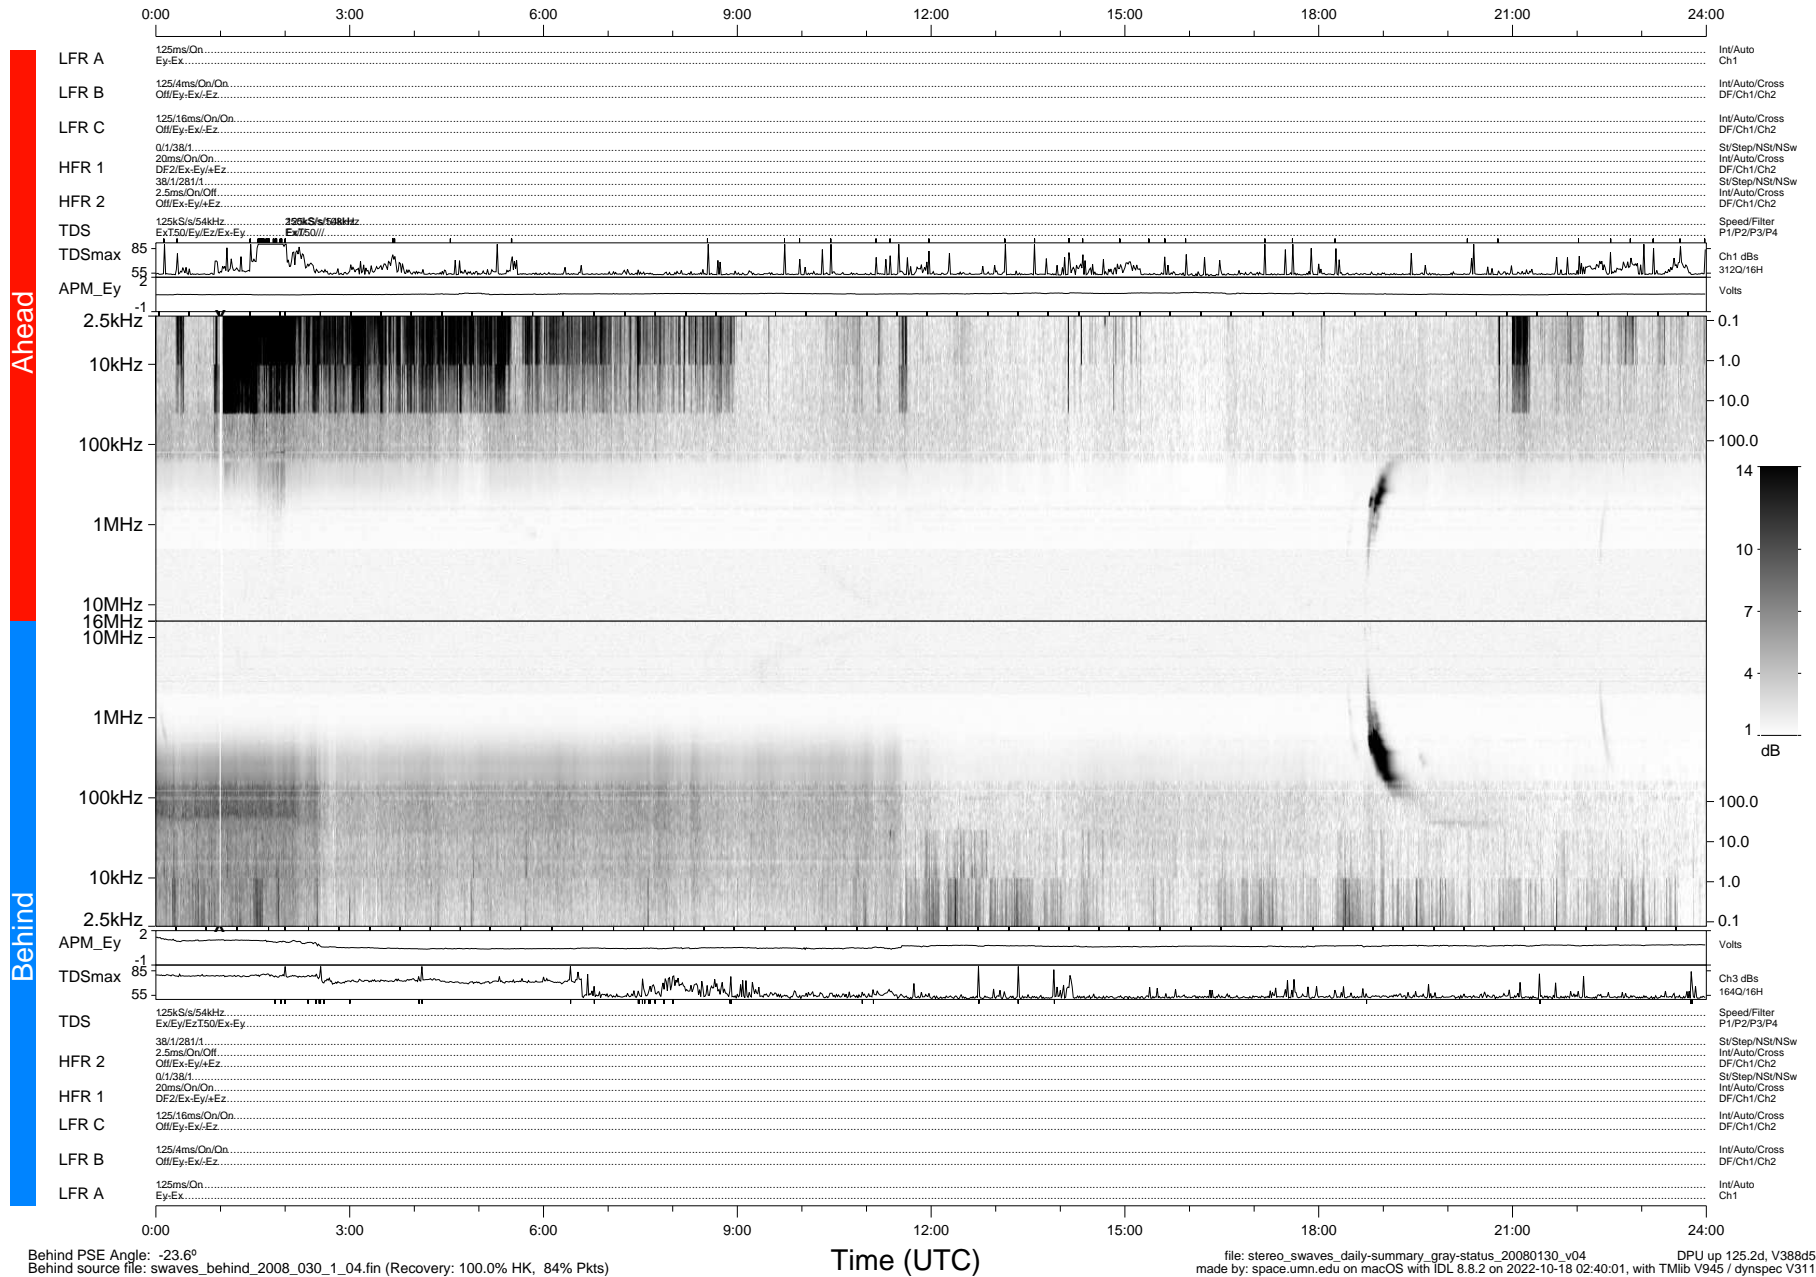

STEREO/WAVES Daily Summary - 30-Jan-2008 (DOY 030)

Ahead source file: swaves_ahead_2008_030_1_04.fin (Recovery: 100.0% HK, 105% Pkts)
Ahead PSE Angle: 21.6°

DPU up 125.5d, V388d5

Behind PSE Angle: -23.6°
Behind source file: swaves_behind_2008_030_1_04.fin (Recovery: 100.0% HK, 84% Pkts)

Time (UTC)