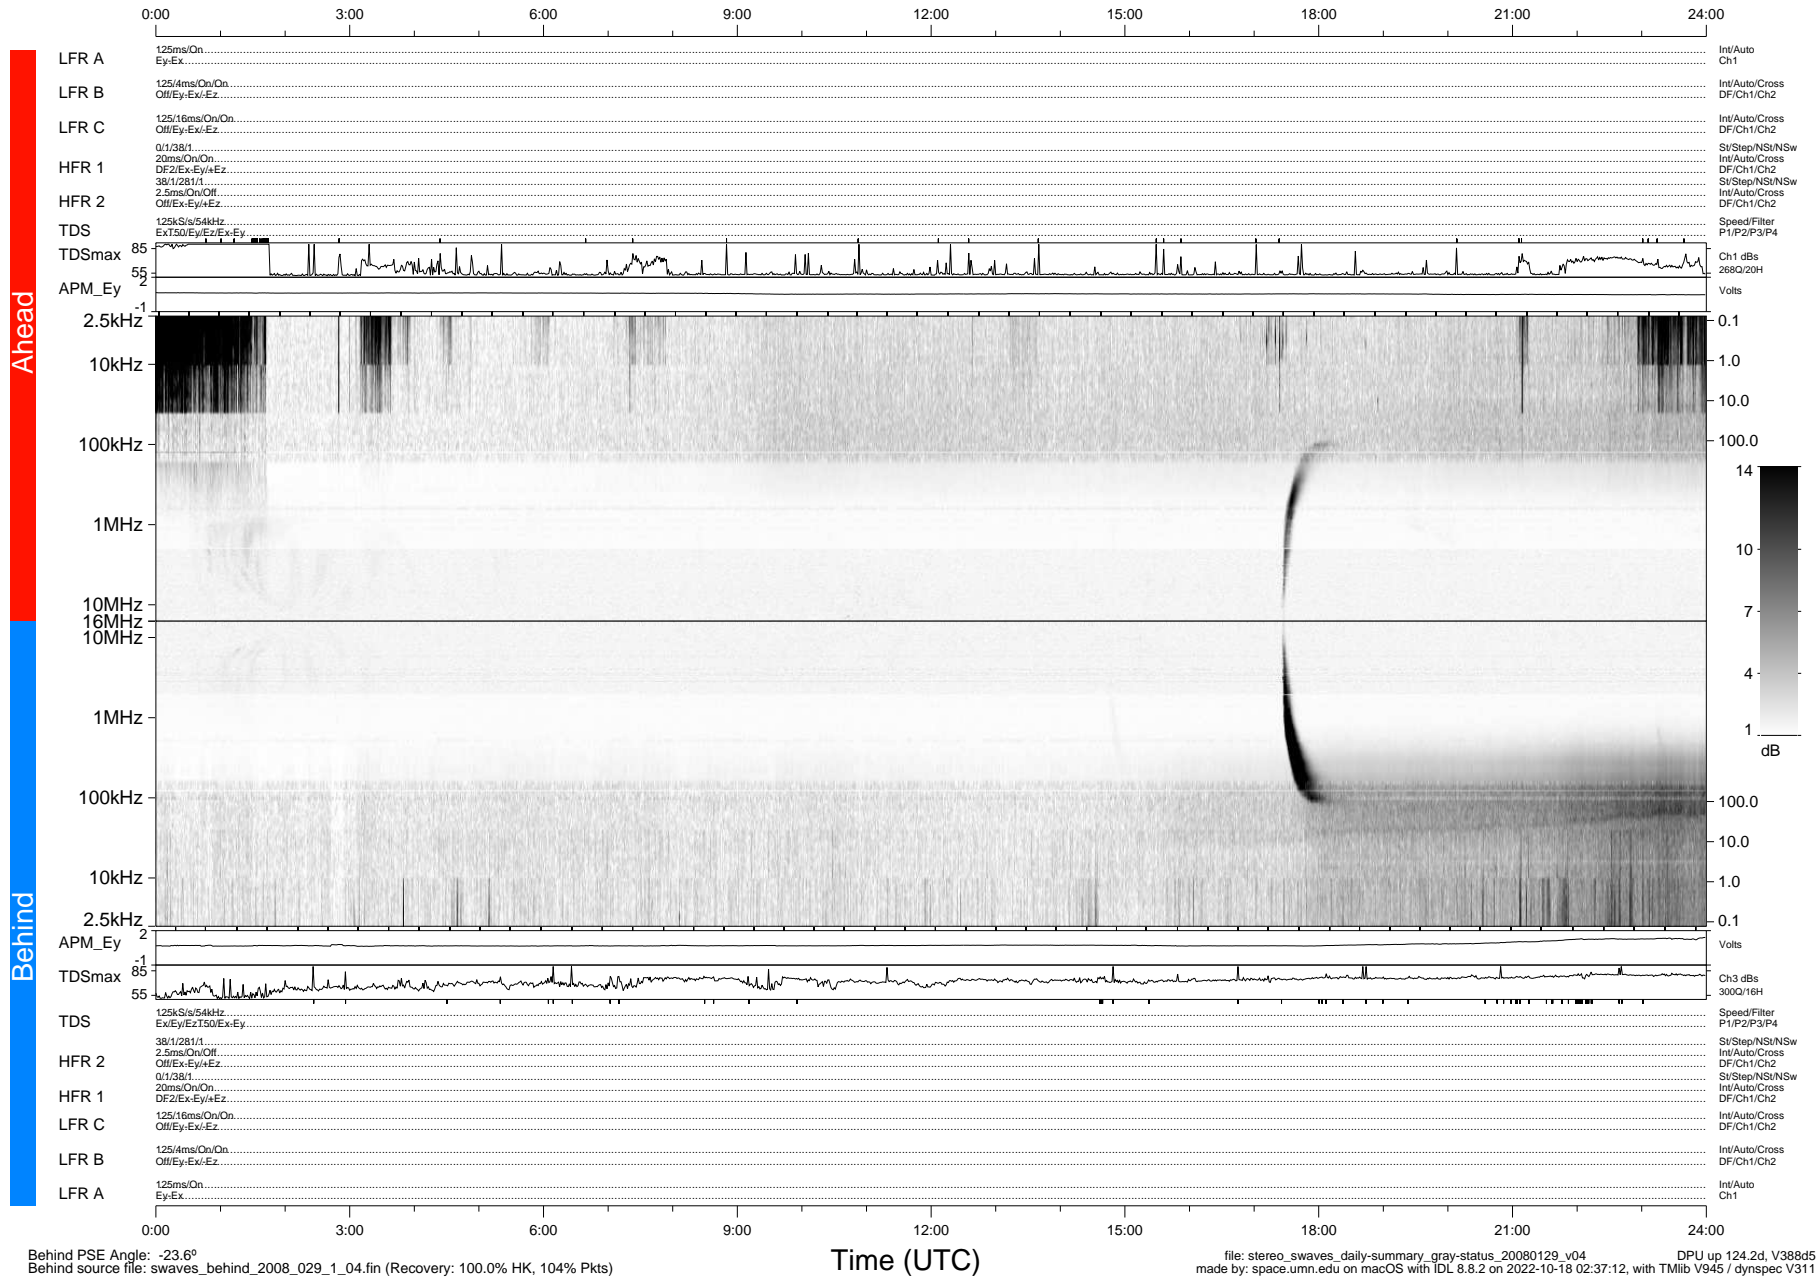

STEREO/WAVES Daily Summary - 29-Jan-2008 (DOY 029)

Ahead source file: swaves_ahead_2008_029_1_04.fin (Recovery: 100.0% HK, 100% Pkts)
Ahead PSE Angle: -21.5°

DPU up 124.5d, V388d5

Behind PSE Angle: -23.6°
Behind source file: swaves_behind_2008_029_1_04.fin (Recovery: 100.0% HK, 104% Pkts)

Time (UTC)