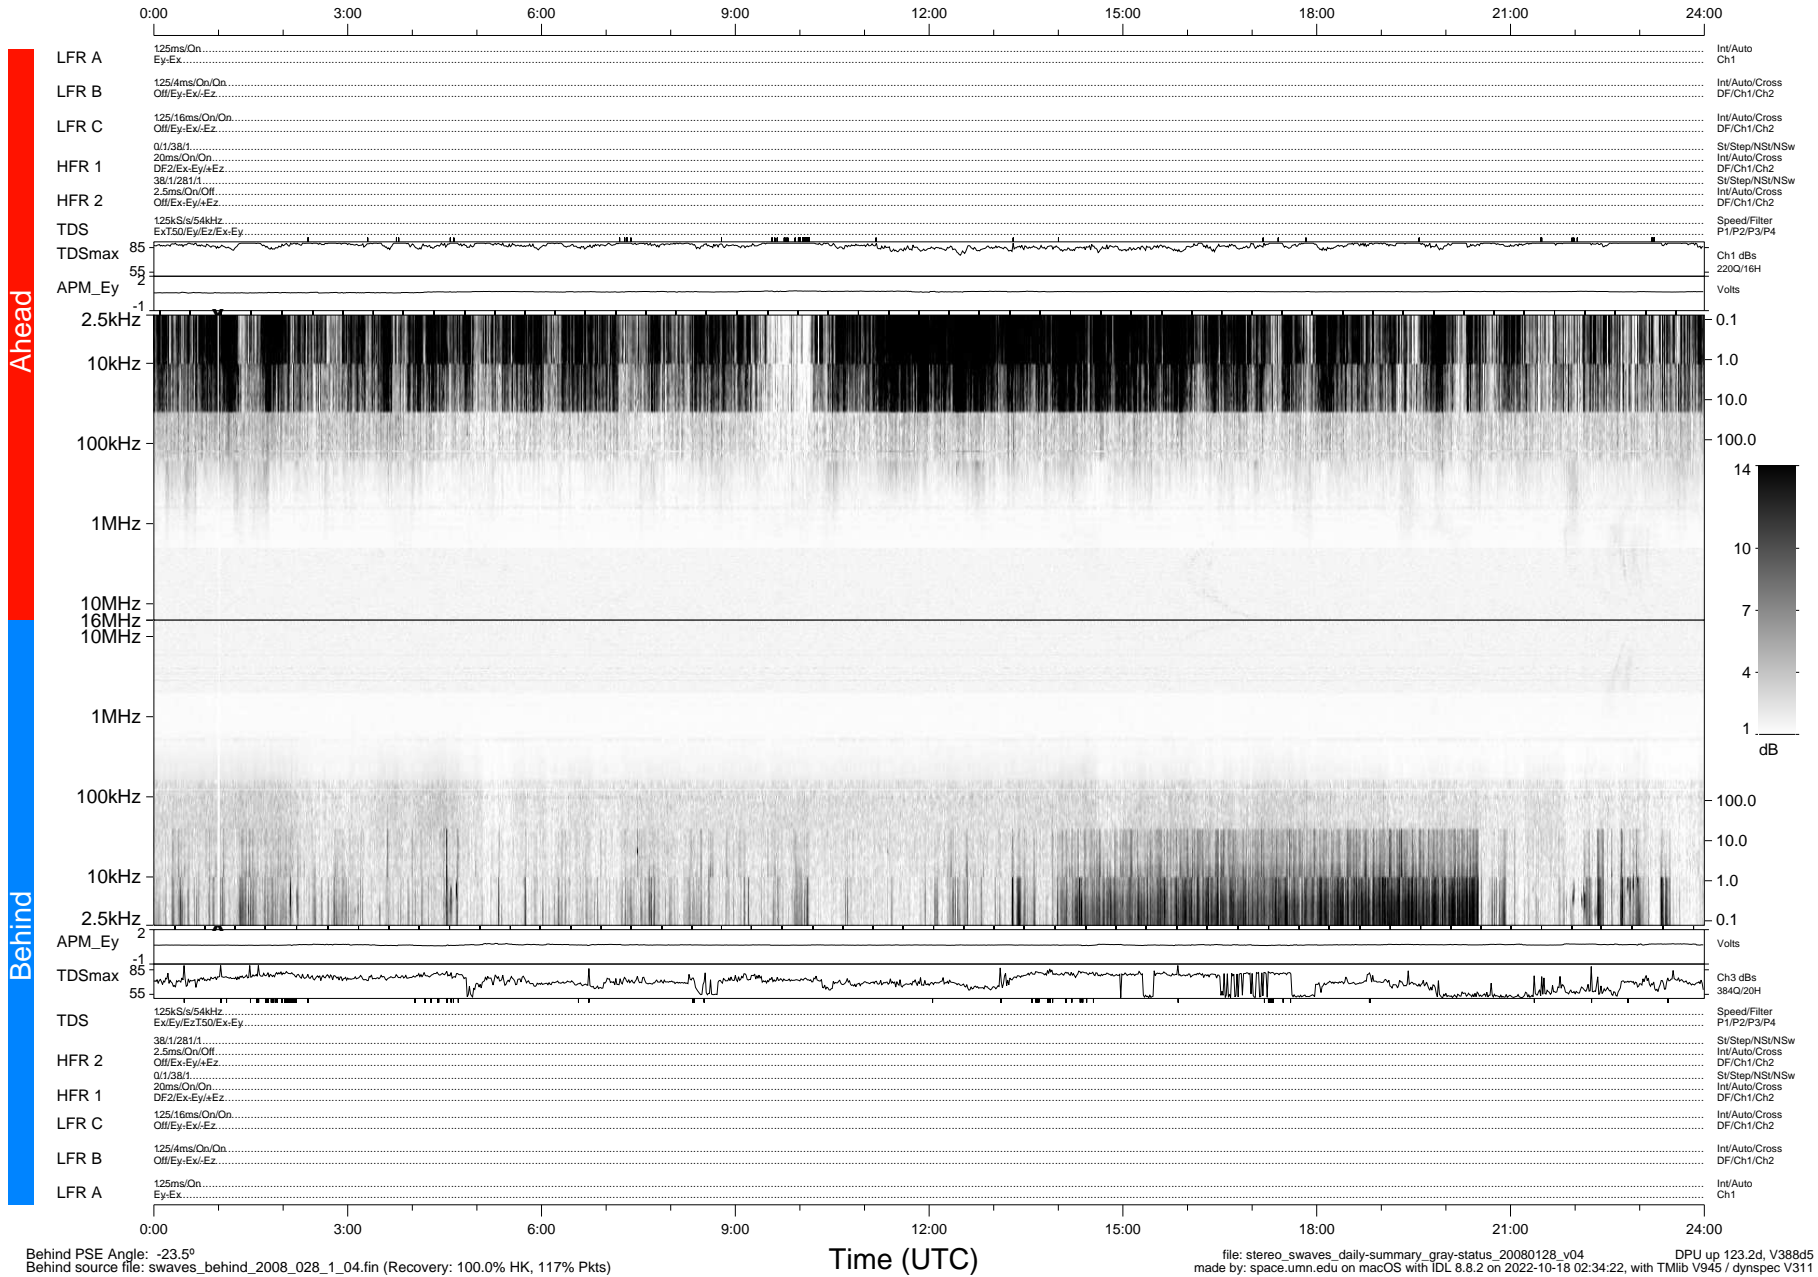

STEREO/WAVES Daily Summary - 28-Jan-2008 (DOY 028)

Ahead source file: swaves_ahead_2008_028_1_04.fin (Recovery: 100.0% HK, 92% Pkts)
 Ahead PSE Angle: 21.6°

DPU up 123.5d, V388d5

Behind PSE Angle: -23.5°
 Behind source file: swaves_behind_2008_028_1_04.fin (Recovery: 100.0% HK, 117% Pkts)

file: stereo_swaves_daily-summary_gray-status_20080128_v04
 made by: space.umn.edu on macOS with IDL 8.8.2 on 2022-10-18 02:34:22, with TMLib V945 / dynspec V311