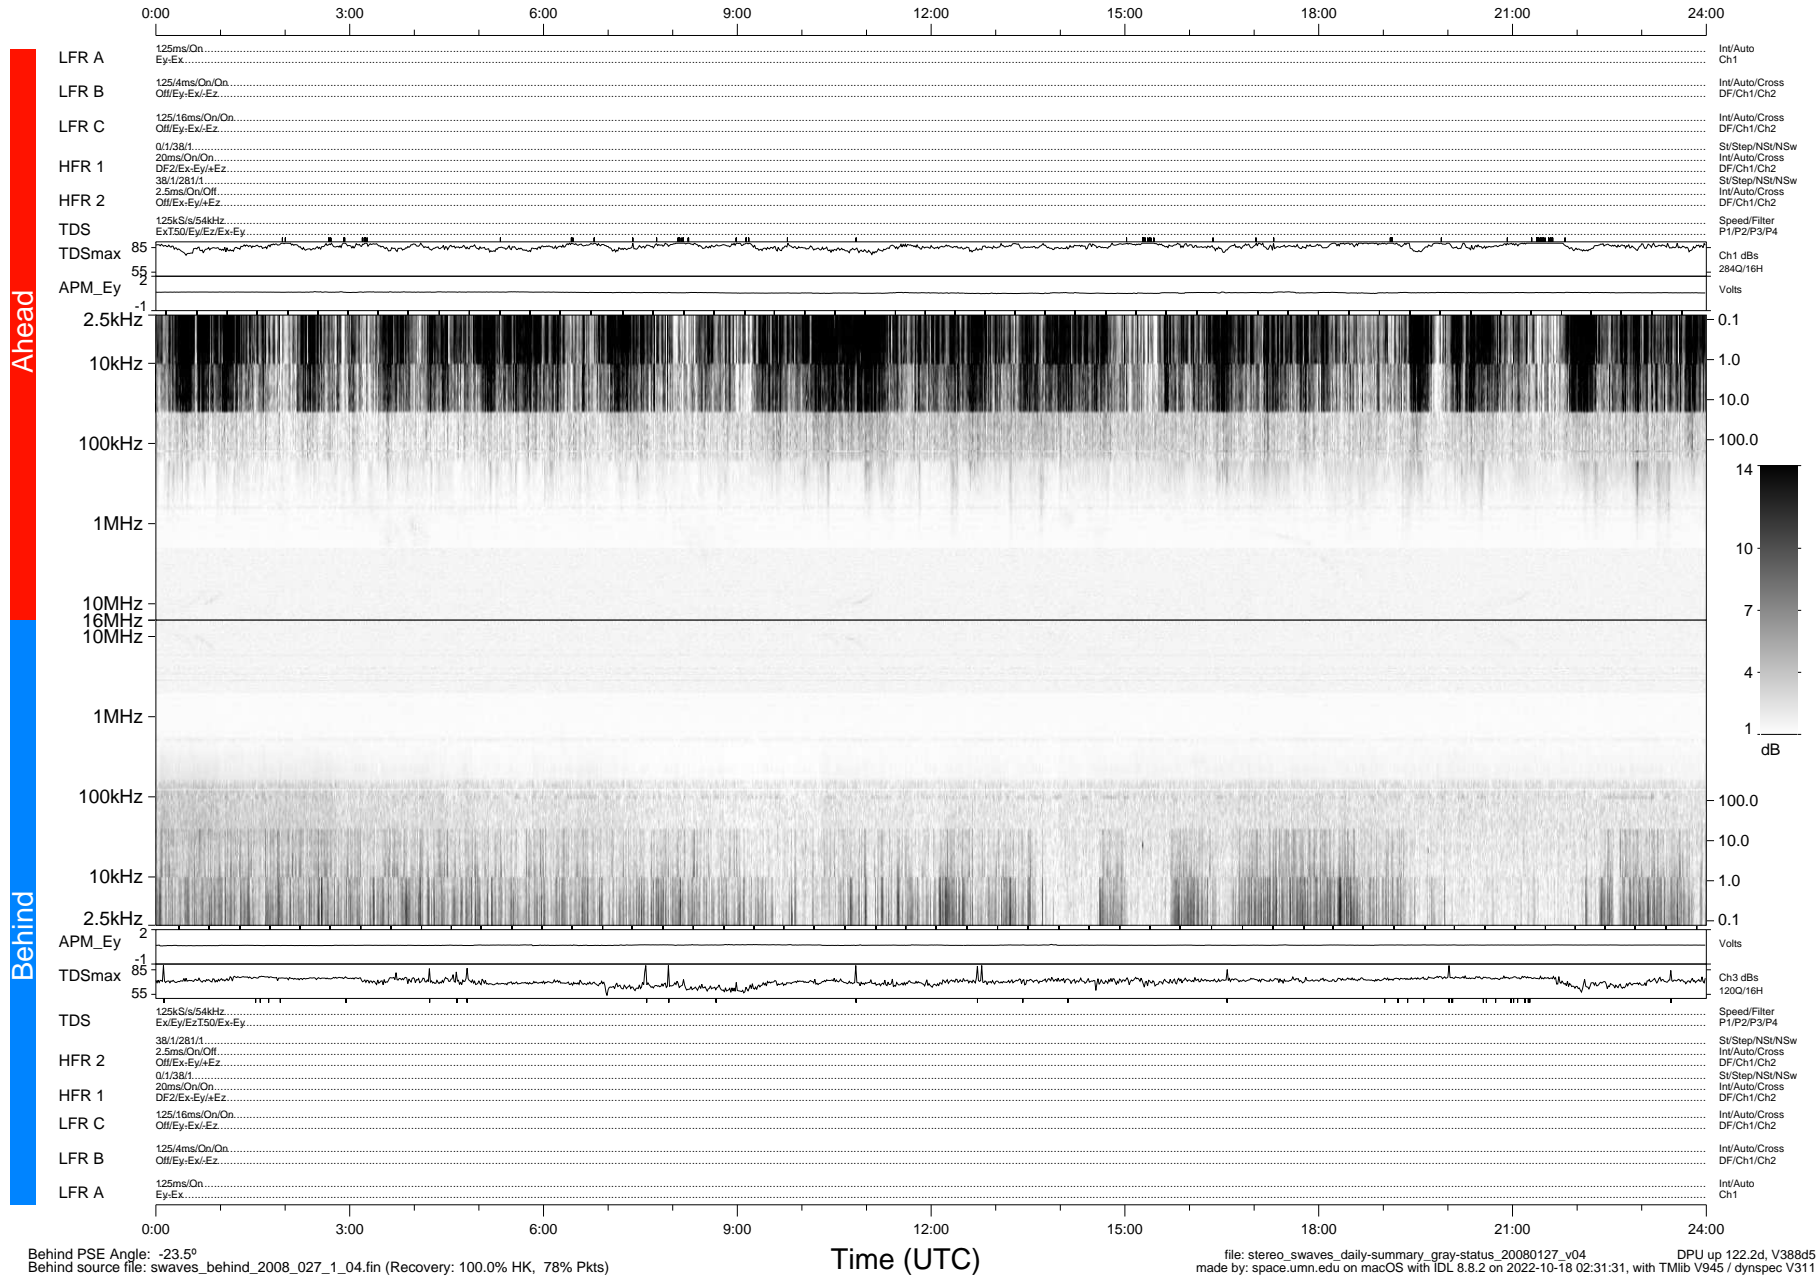

STEREO/WAVES Daily Summary - 27-Jan-2008 (DOY 027)

Ahead source file: swaves_ahead_2008_027_1_04.fin (Recovery: 100.0% HK, 102% Pkts)
Ahead PSE Angle: 21.6°

DPU up 122.5d, V388d5

Behind PSE Angle: -23.5°
Behind source file: swaves_behind_2008_027_1_04.fin (Recovery: 100.0% HK, 78% Pkts)

Time (UTC)