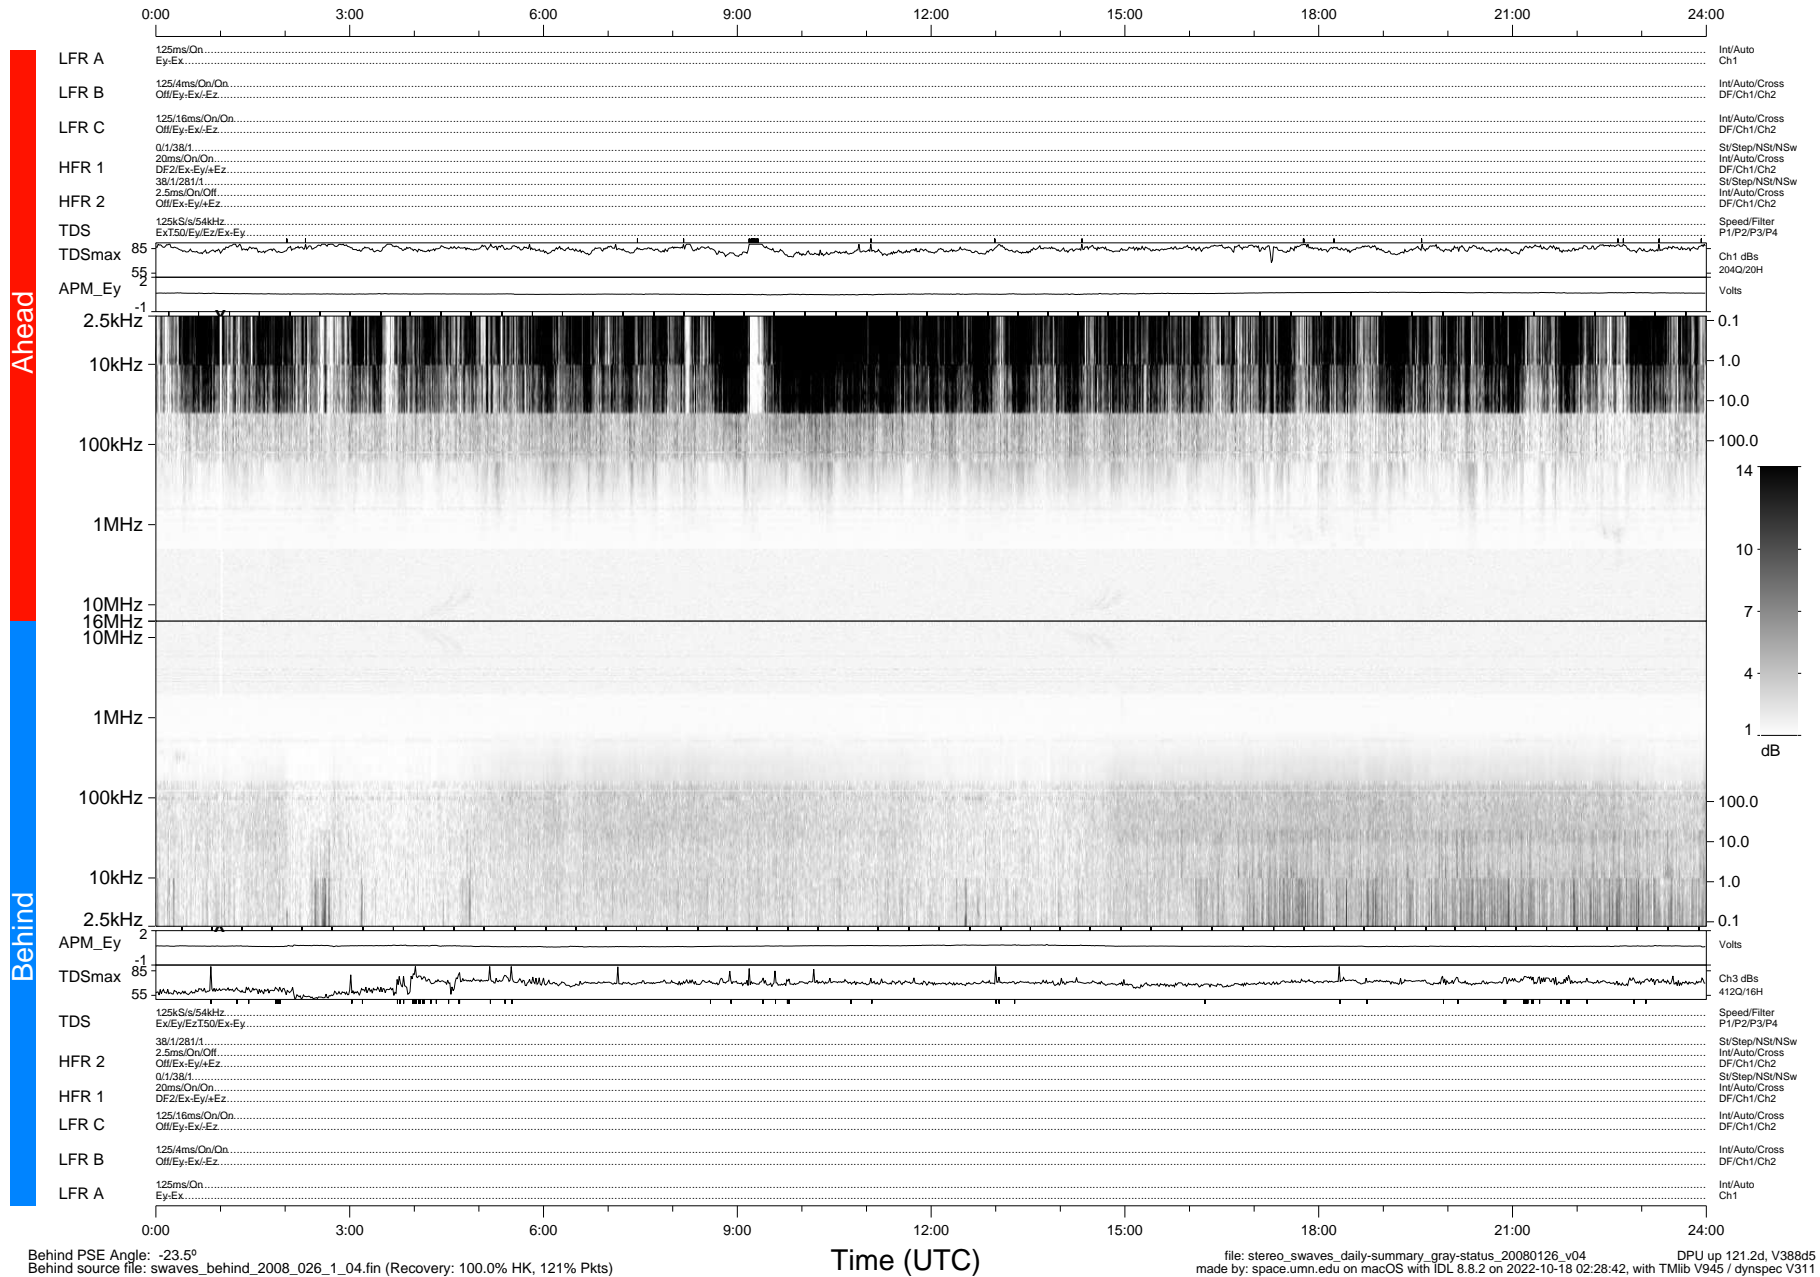

STEREO/WAVES Daily Summary - 26-Jan-2008 (DOY 026)

Ahead source file: swaves_ahead_2008_026_1_04.fin (Recovery: 100.0% HK, 91% Pkts)
Ahead PSE Angle: -21.5°

DPU up 121.5d, V388d5

Behind PSE Angle: -23.5°
Behind source file: swaves_behind_2008_026_1_04.fin (Recovery: 100.0% HK, 121% Pkts)