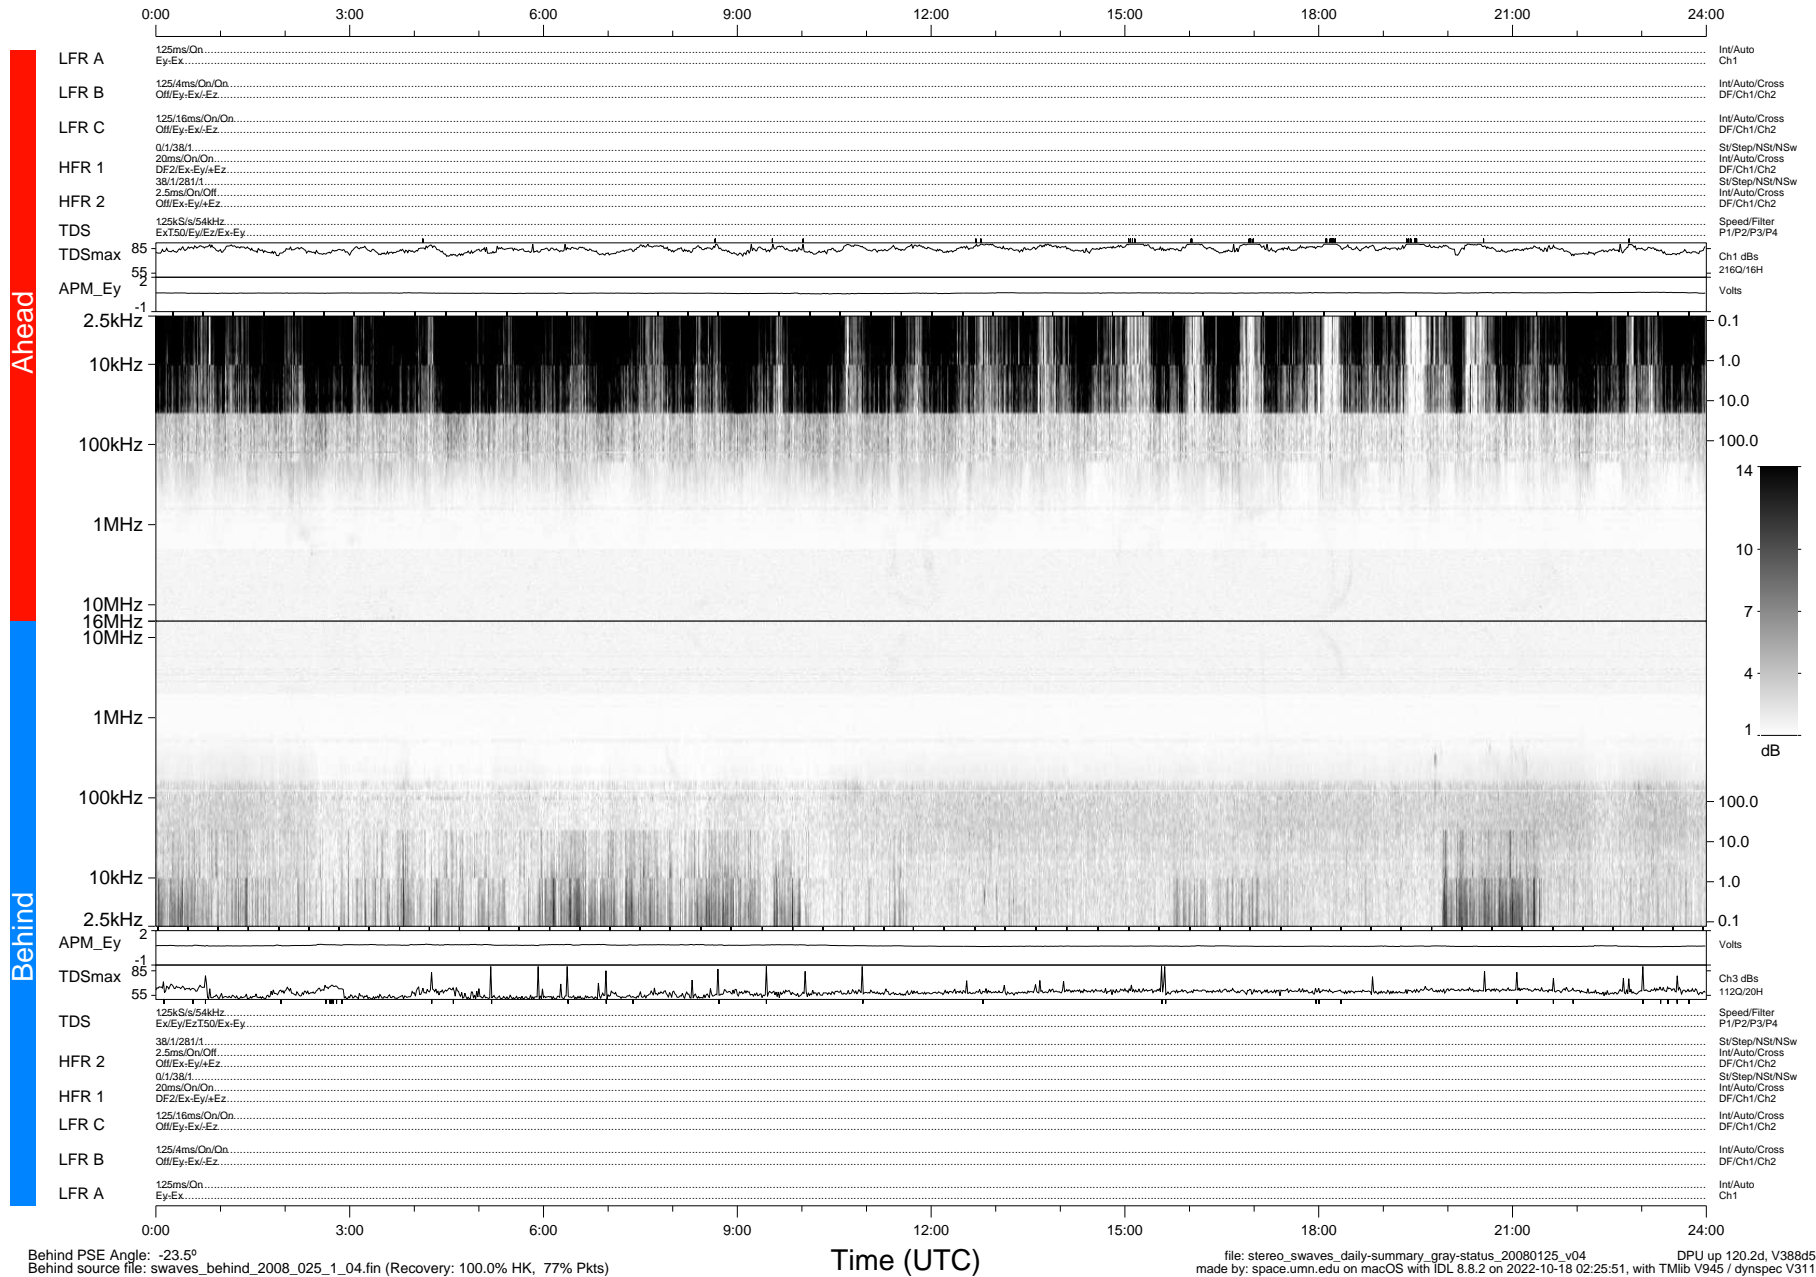

STEREO/WAVES Daily Summary - 25-Jan-2008 (DOY 025)

Ahead source file: swaves_ahead_2008_025_1_04.fin (Recovery: 100.0% HK, 92% Pkts)
Ahead PSE Angle: 21.5°

DPU up 120.5d, V388d5

Behind PSE Angle: -23.5°
Behind source file: swaves_behind_2008_025_1_04.fin (Recovery: 100.0% HK, 77% Pkts)

Time (UTC)