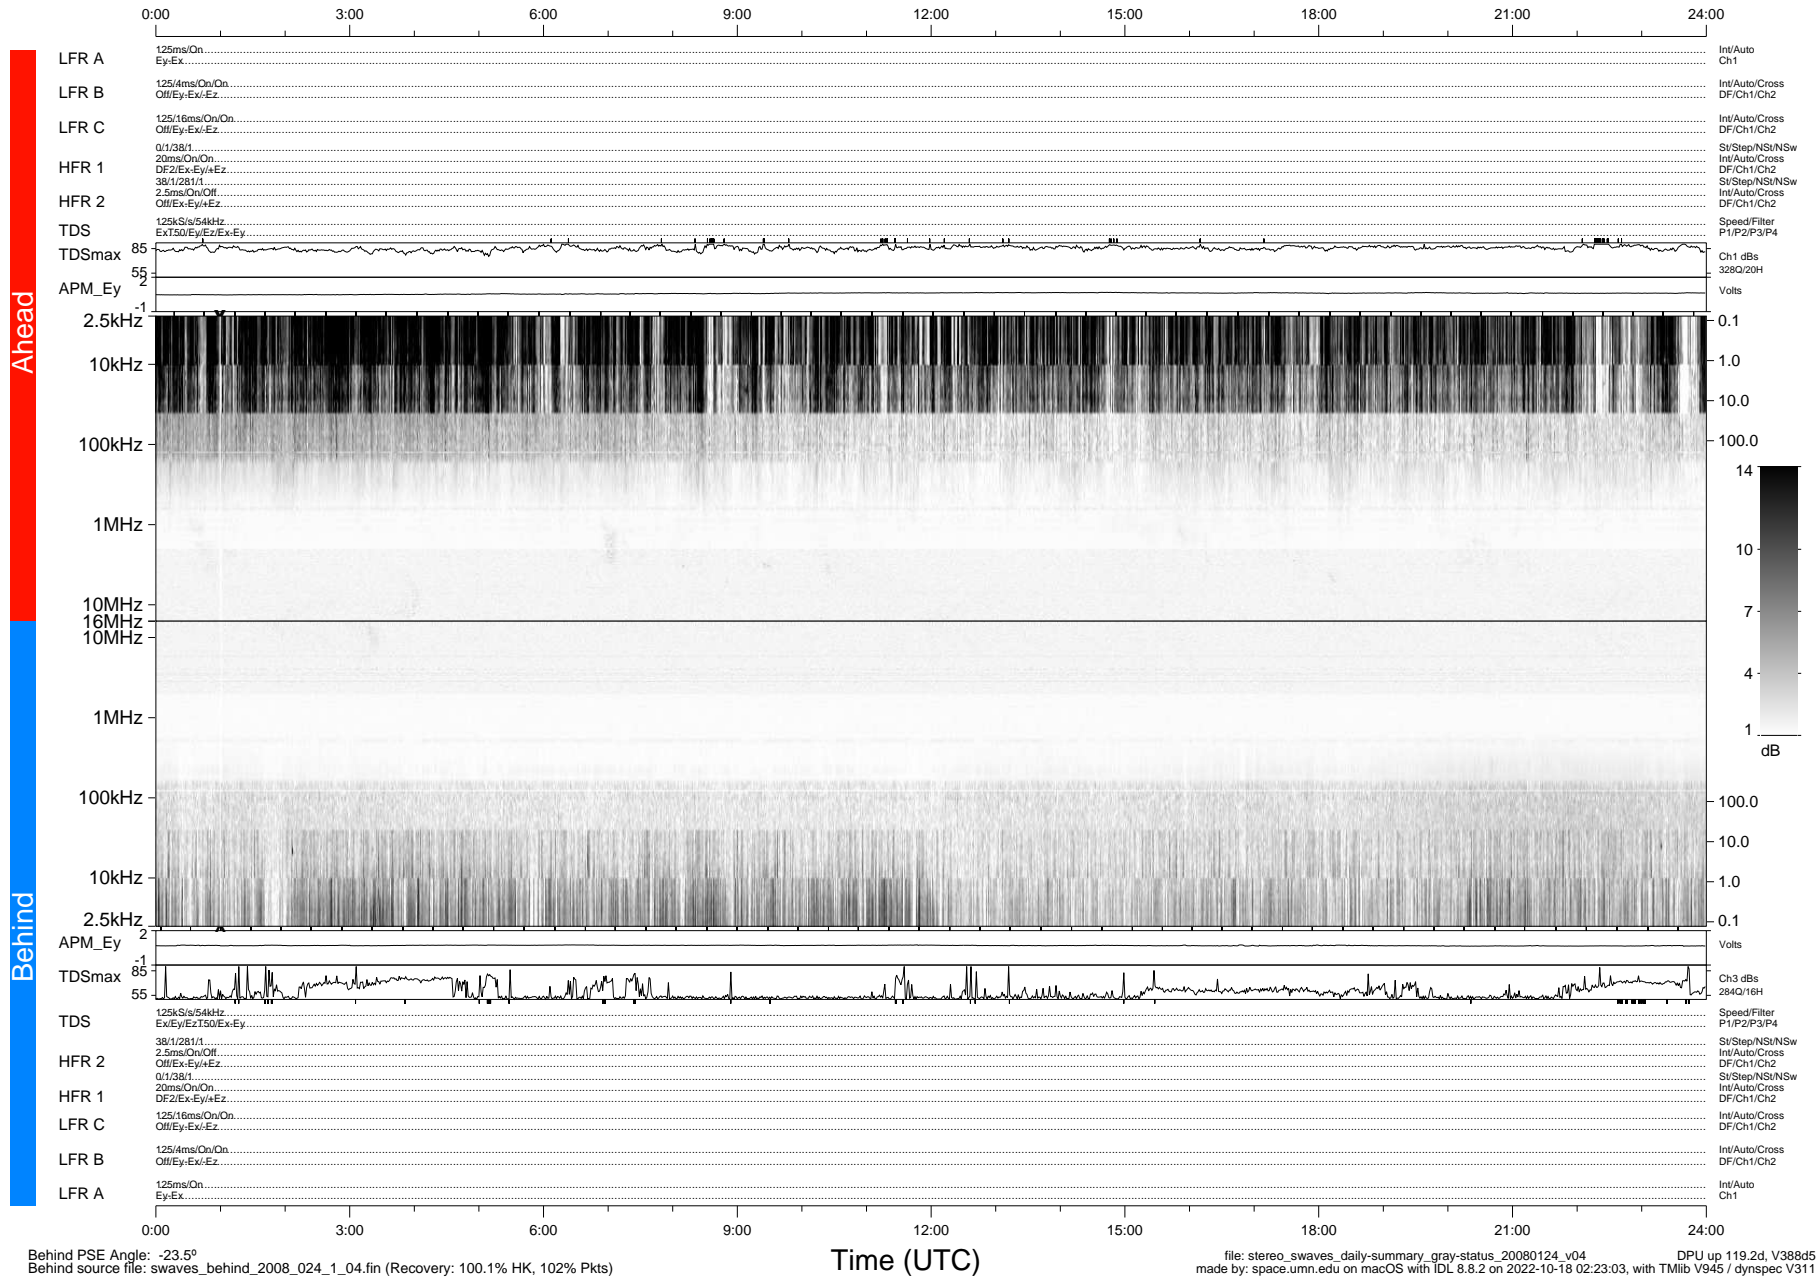

STEREO/WAVES Daily Summary - 24-Jan-2008 (DOY 024)

Ahead source file: swaves_ahead_2008_024_1_04.fin (Recovery: 100.0% HK, 109% Pkts)
Ahead PSE Angle: 21.5°

DPU up 119.5d, V388d5

Behind PSE Angle: -23.5°
Behind source file: swaves_behind_2008_024_1_04.fin (Recovery: 100.1% HK, 102% Pkts)