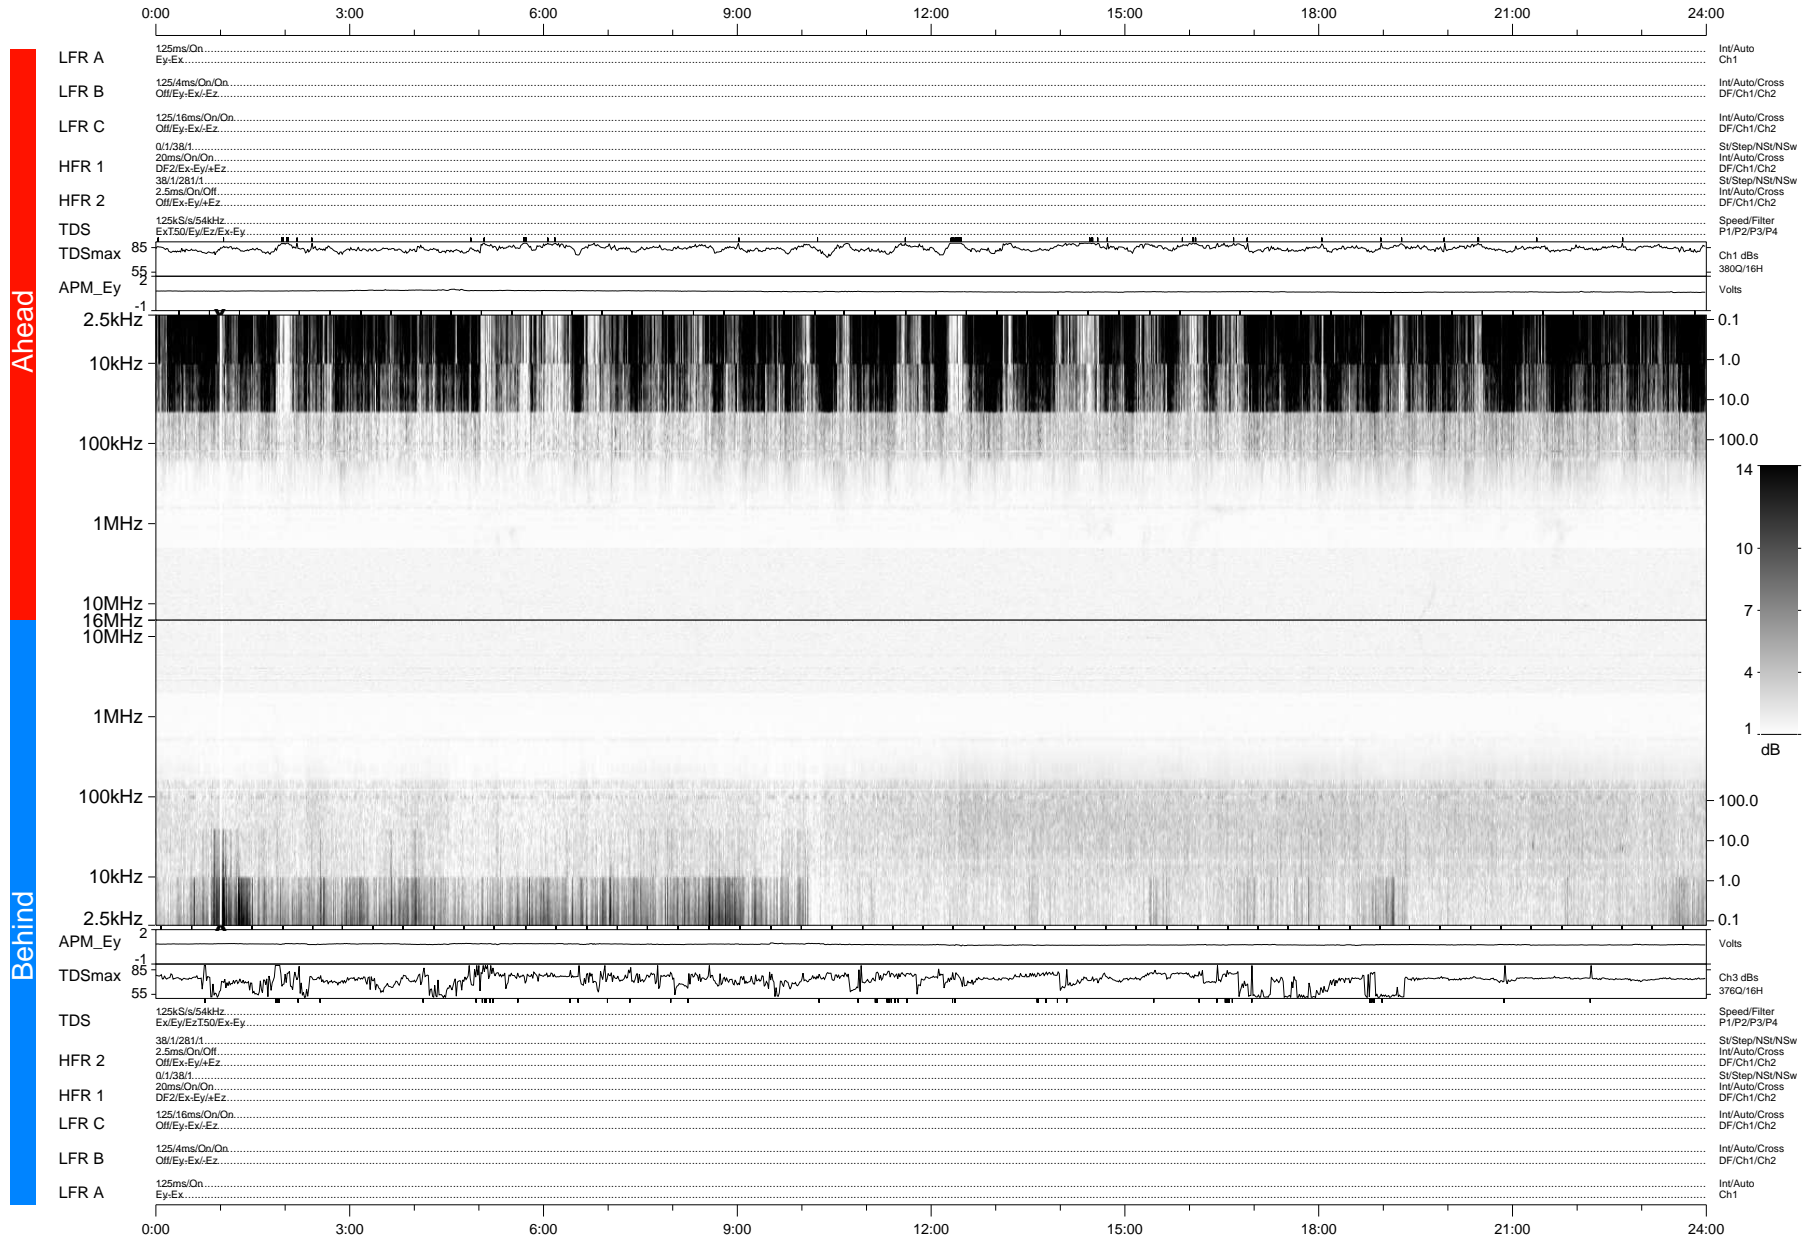

STEREO/WAVES Daily Summary - 22-Jan-2008 (DOY 022)

Ahead source file: swaves_ahead_2008_022_1_04.fin (Recovery: 100.0% HK, 116% Pkts)
 Ahead PSE Angle: 21.5°

DPU up 117.5d, V388d5

Behind PSE Angle: -23.4°
 Behind source file: swaves_behind_2008_022_1_04.fin (Recovery: 100.0% HK, 115% Pkts)

Time (UTC)

file: stereo_swaves_daily-summary_gray-status_20080122_v04 DPU up 117.2d, V388d5
 made by: space.umn.edu on macOS with IDL 8.8.2 on 2022-10-18 02:17:20, with Tlib V945 / dynspec V311