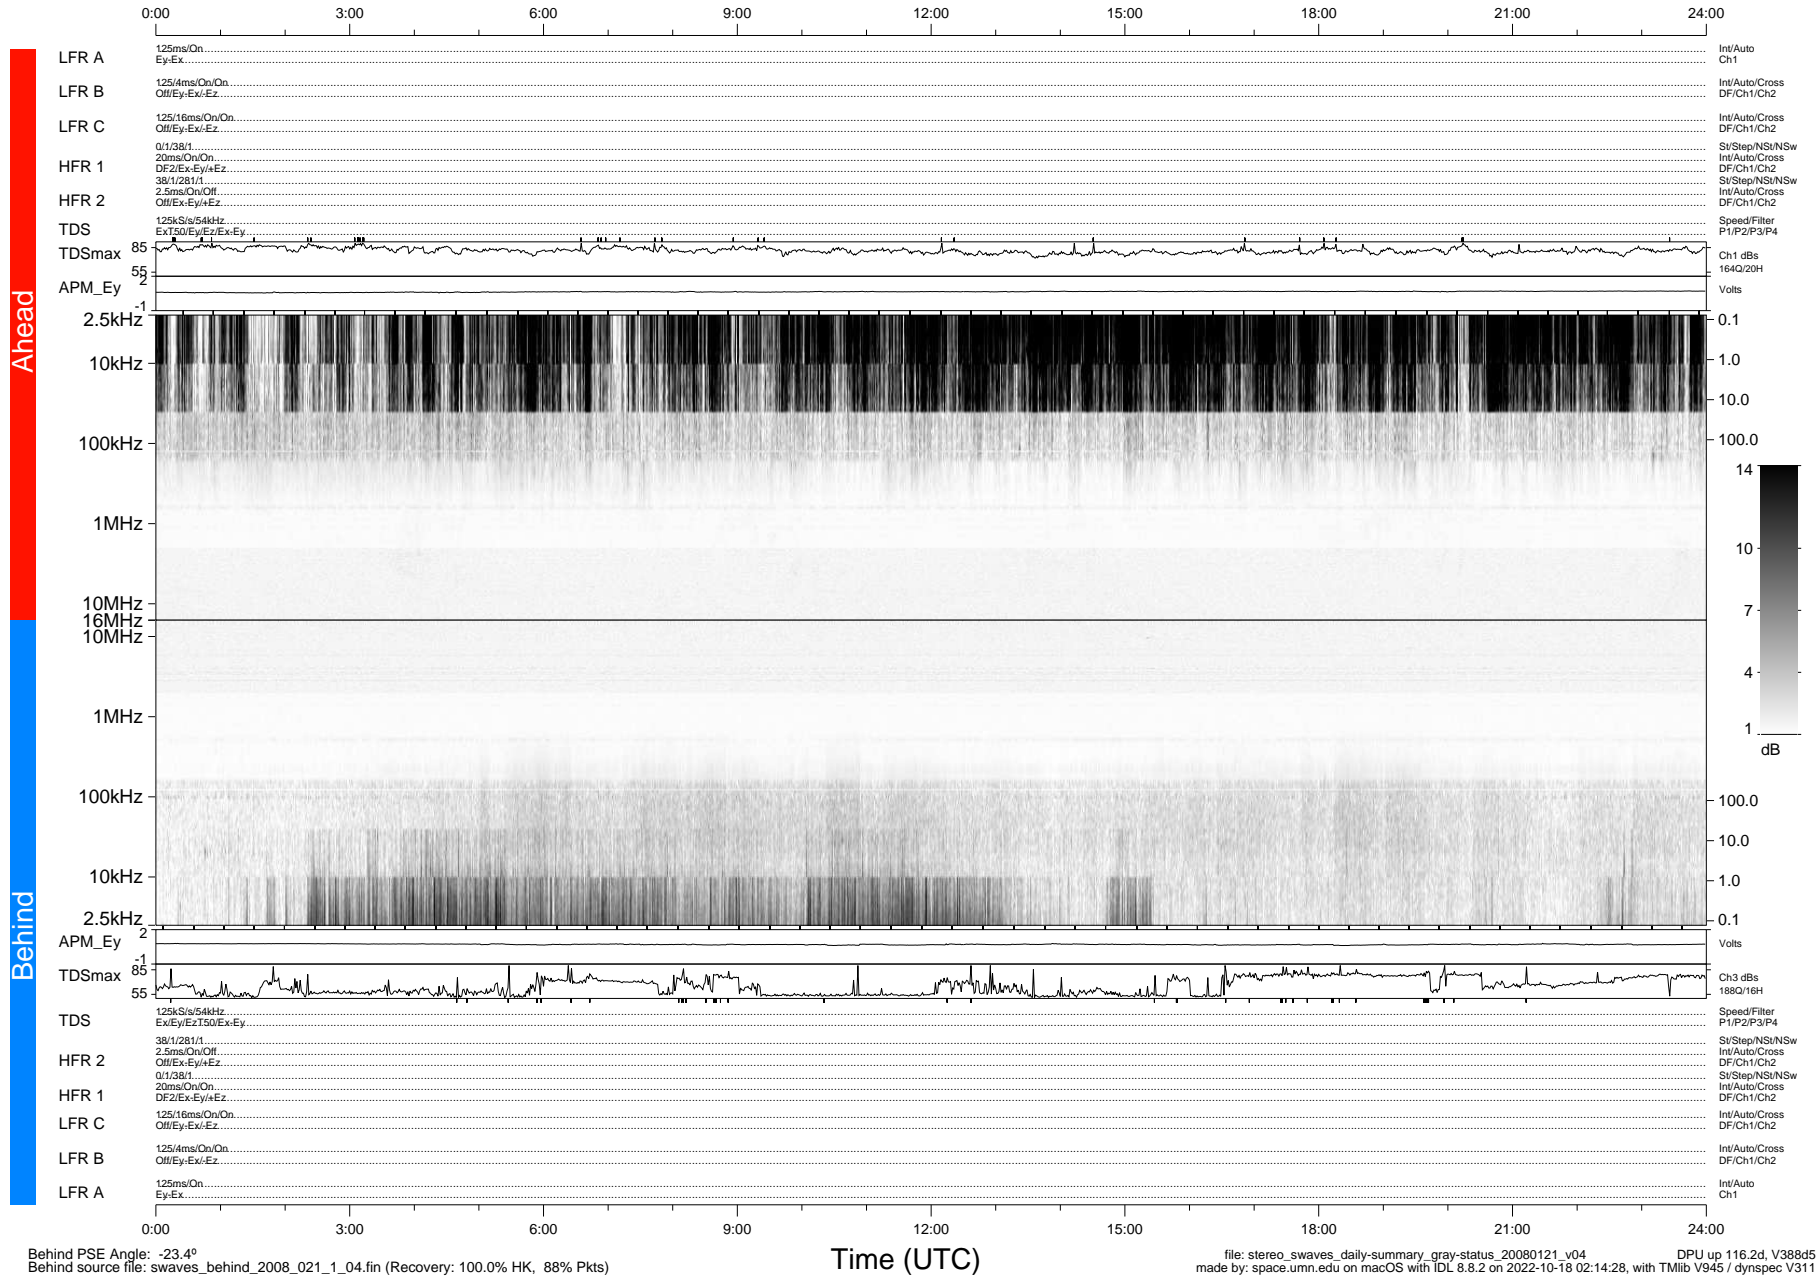

STEREO/WAVES Daily Summary - 21-Jan-2008 (DOY 021)

Ahead source file: swaves_ahead_2008_021_1_04.fin (Recovery: 100.0% HK, 85% Pkts)
Ahead PSE Angle: 21.5°

DPU up 116.5d, V388d5

Behind PSE Angle: -23.4°
Behind source file: swaves_behind_2008_021_1_04.fin (Recovery: 100.0% HK, 88% Pkts)