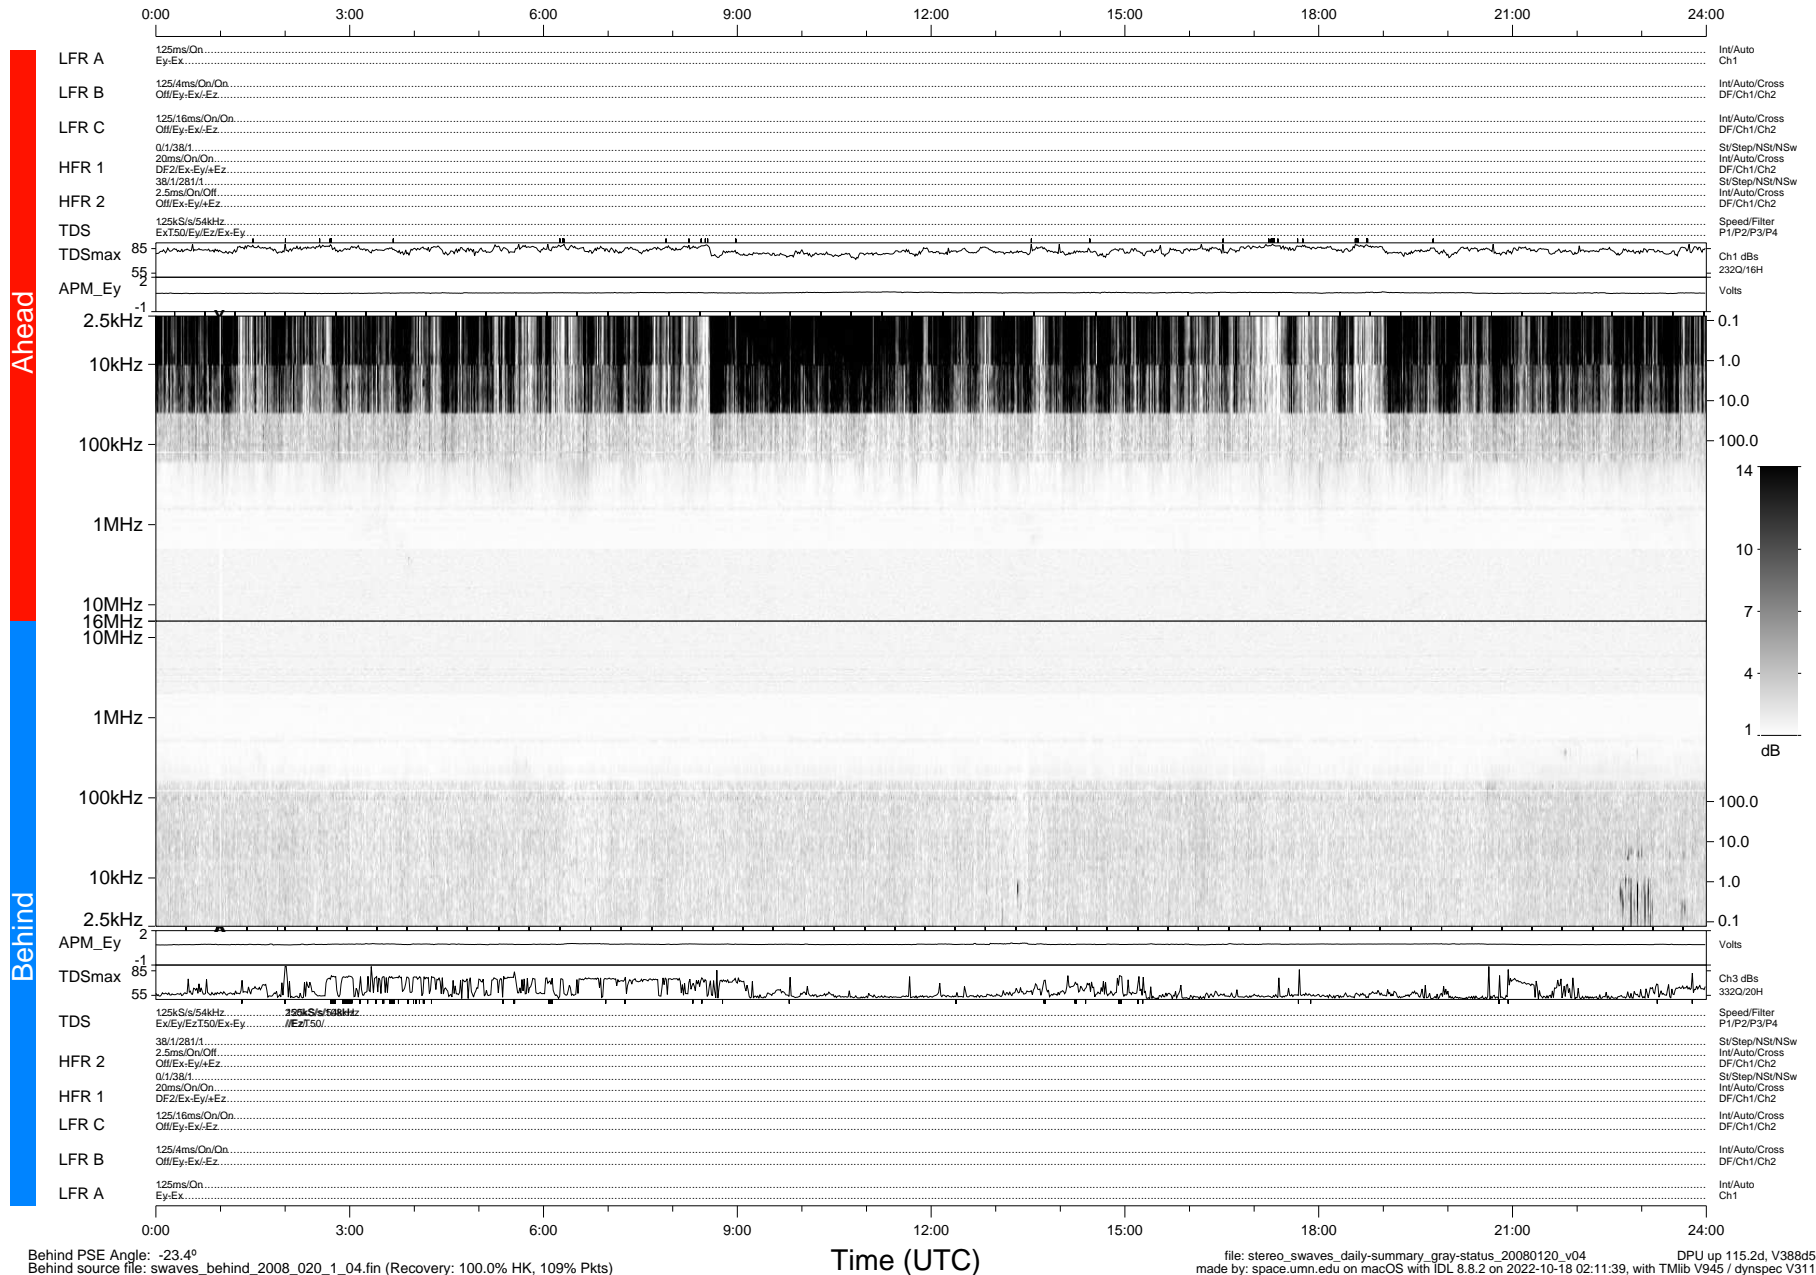

STEREO/WAVES Daily Summary - 20-Jan-2008 (DOY 020)

Ahead source file: swaves_ahead_2008_020_1_04.fin (Recovery: 100.0% HK, 94% Pkts)
Ahead PSE Angle: -21.4°

DPU up 115.5d, V388d5

Behind PSE Angle: -23.4°
Behind source file: swaves_behind_2008_020_1_04.fin (Recovery: 100.0% HK, 109% Pkts)

Time (UTC)