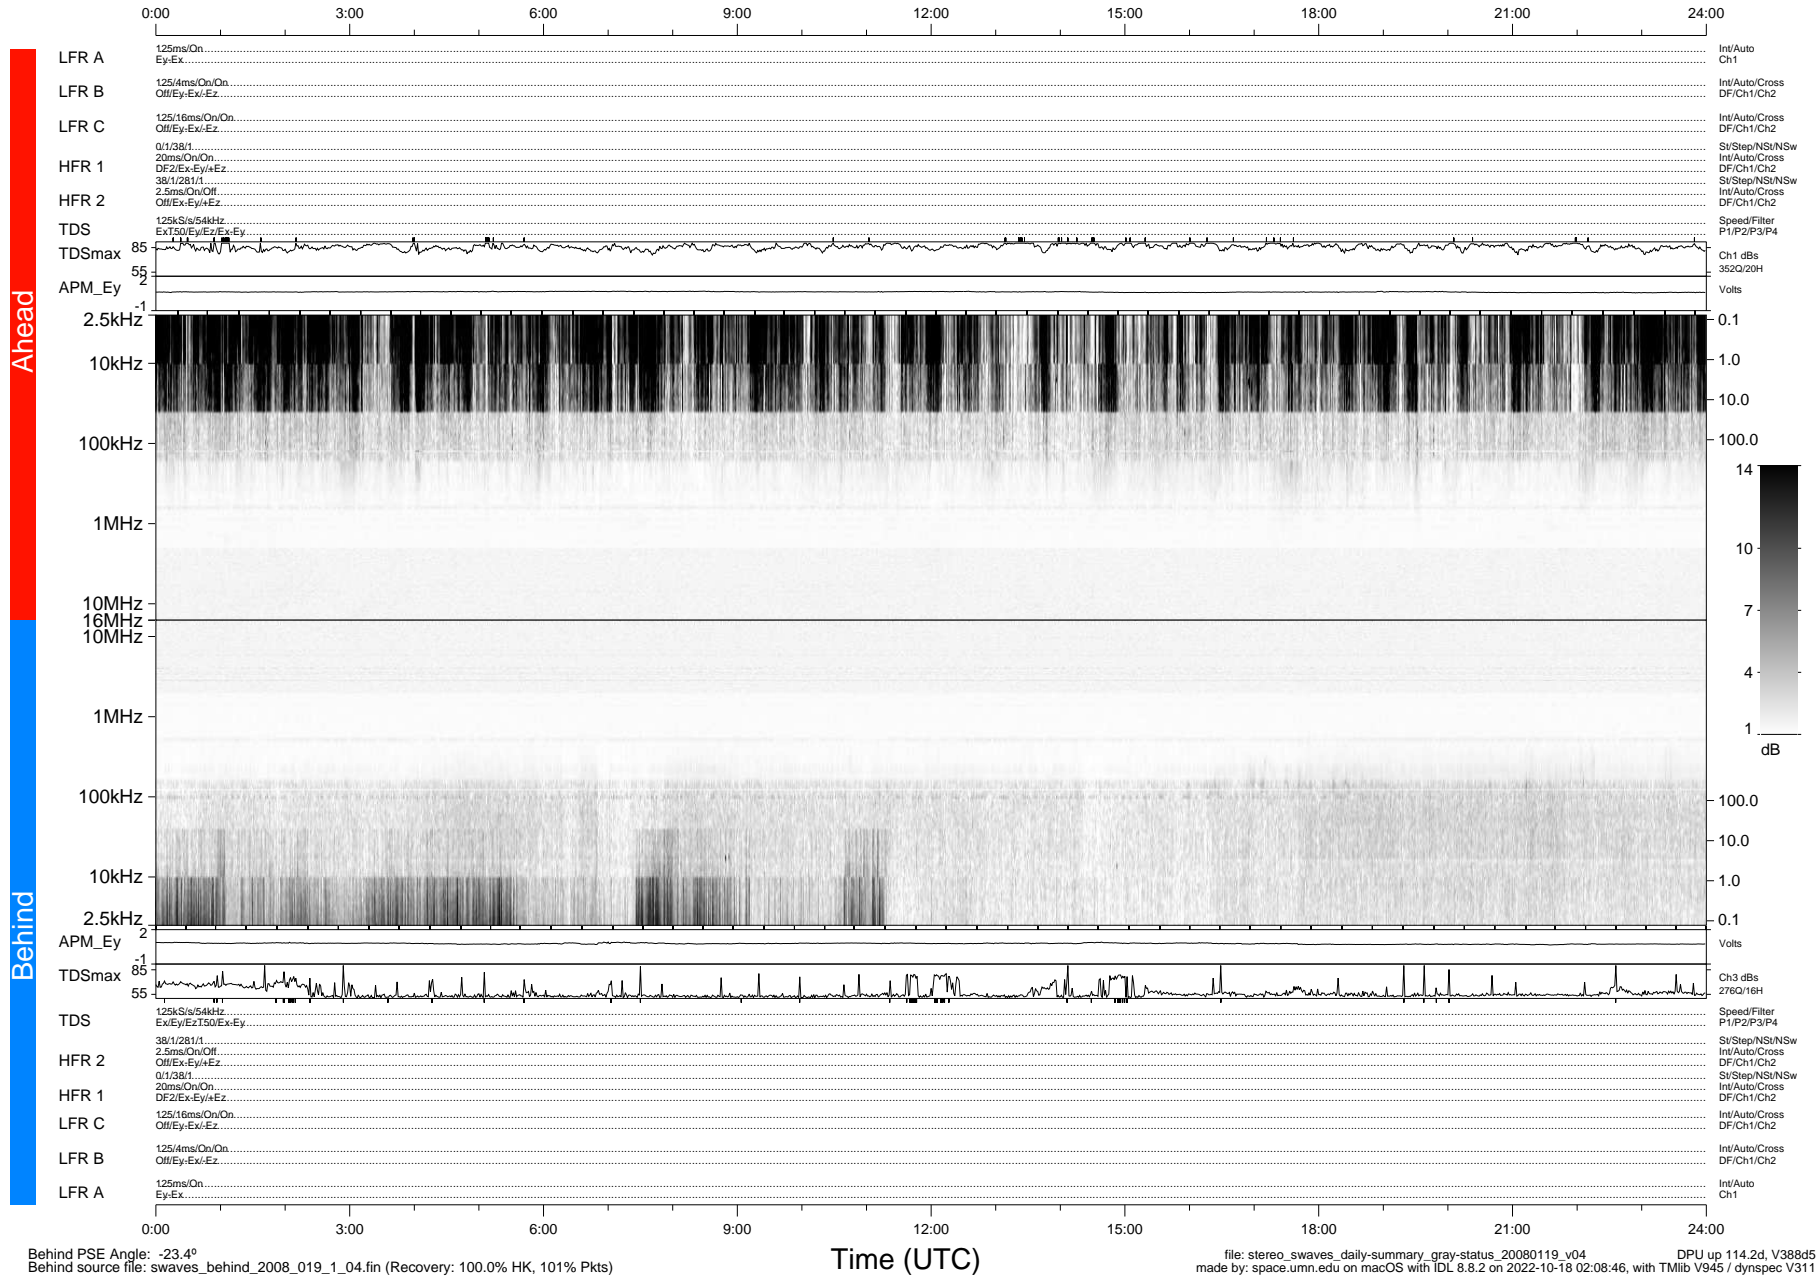

STEREO/WAVES Daily Summary - 19-Jan-2008 (DOY 019)

Ahead source file: swaves_ahead_2008_019_1_04.fin (Recovery: 100.0% HK, 112% Pkts)
Ahead PSE Angle: 21.4°

DPU up 114.5d, V388d5

Behind PSE Angle: -23.4°
Behind source file: swaves_behind_2008_019_1_04.fin (Recovery: 100.0% HK, 101% Pkts)

Time (UTC)