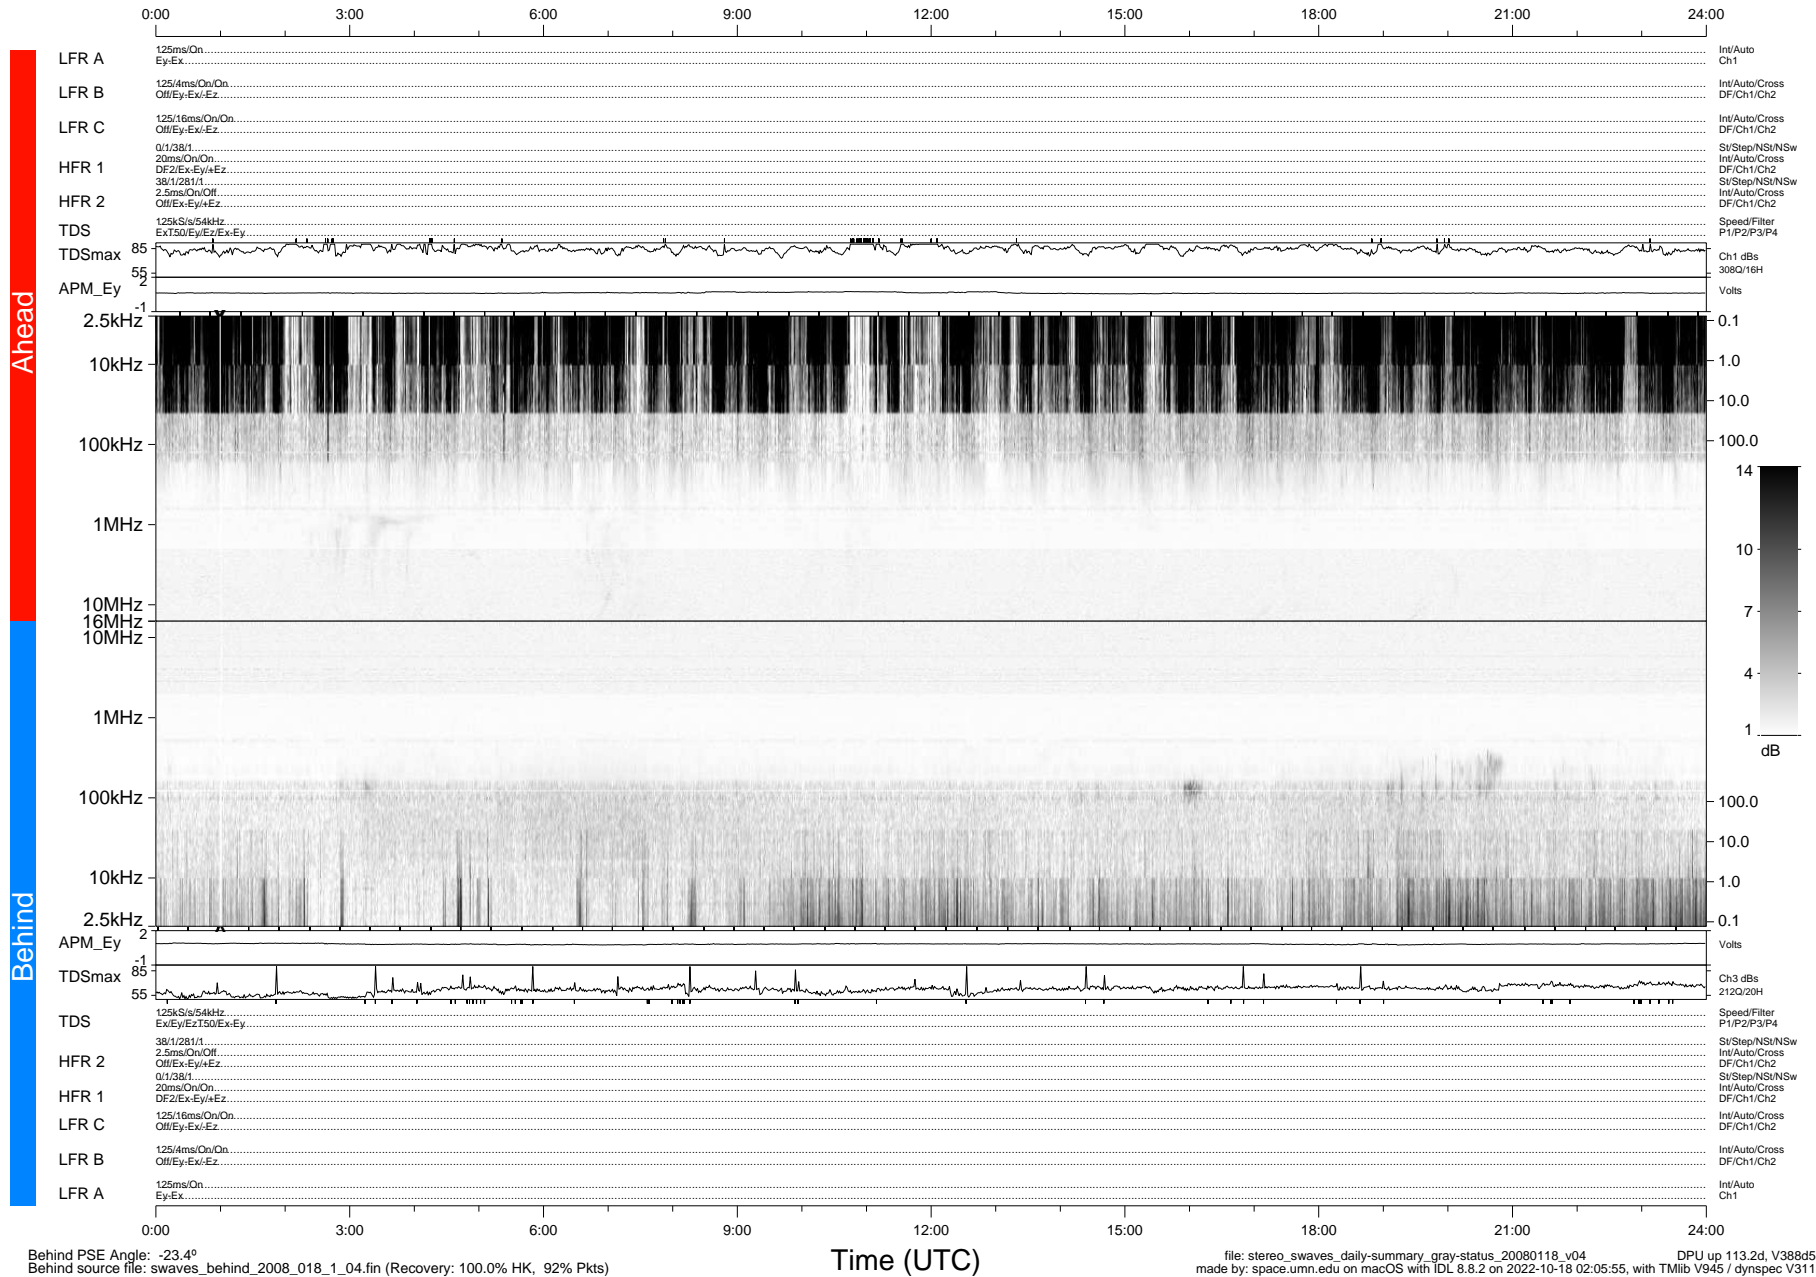

STEREO/WAVES Daily Summary - 18-Jan-2008 (DOY 018)

Ahead source file: swaves_ahead_2008_018_1_04.fin (Recovery: 100.0% HK, 105% Pkts)
Ahead PSE Angle: 21.4°

DPU up 113.5d, V388d5

Behind PSE Angle: -23.4°
Behind source file: swaves_behind_2008_018_1_04.fin (Recovery: 100.0% HK, 92% Pkts)

Time (UTC)