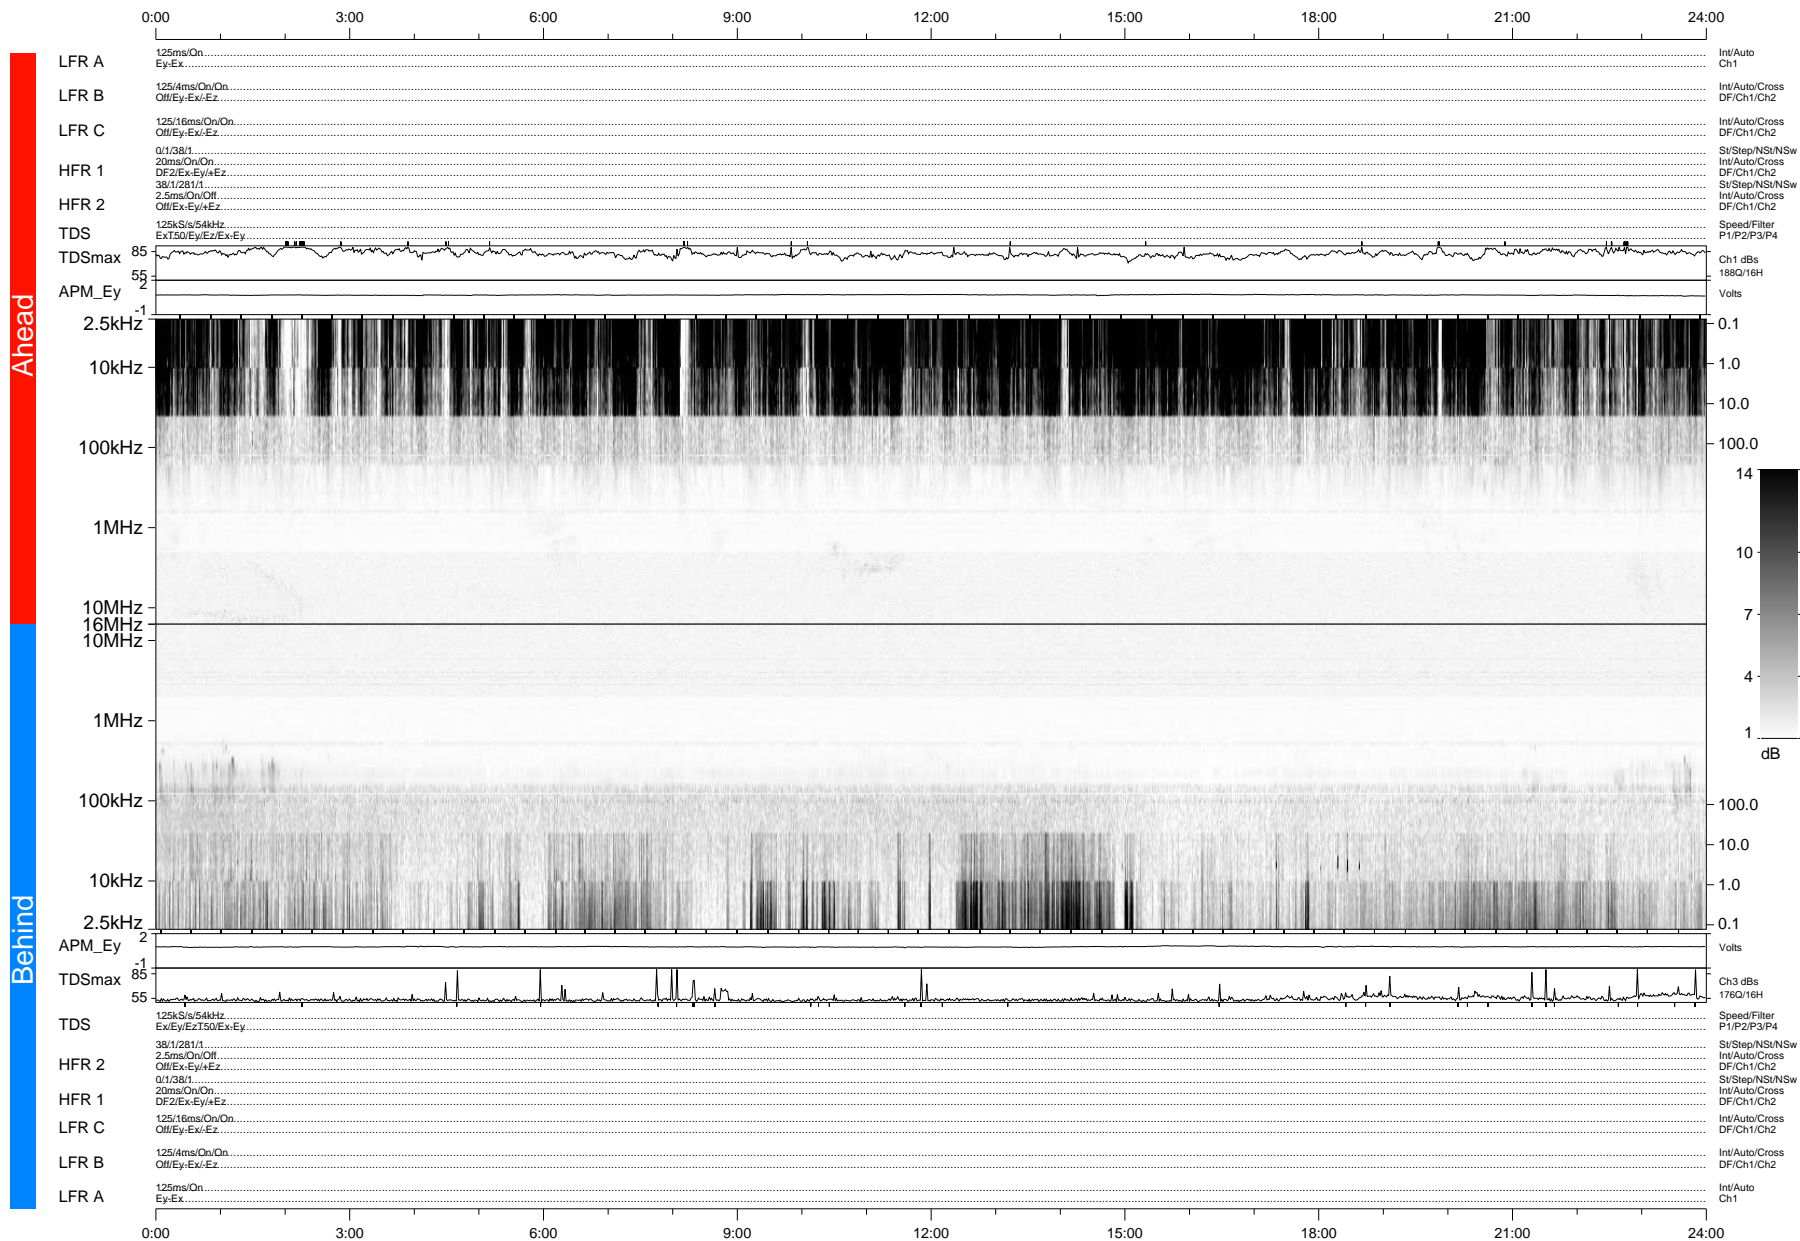

STEREO/WAVES Daily Summary - 17-Jan-2008 (DOY 017)

Ahead source file: swaves_ahead_2008_017_1_04.fin (Recovery: 100.0% HK, 88% Pkts)
 Ahead PSE Angle: 21.4°

DPU up 112.5d, V388d5

Behind PSE Angle: -23.3°
 Behind source file: swaves_behind_2008_017_1_04.fin (Recovery: 100.0% HK, 86% Pkts)

Time (UTC)

file: stereo_swaves_daily-summary_gray-status_20080117_v04
 made by: space.umn.edu on macOS with IDL 8.8.2 on 2022-10-18 02:03:05, with Tlib V945 / dynspec V311

DPU up 112.2d, V388d5