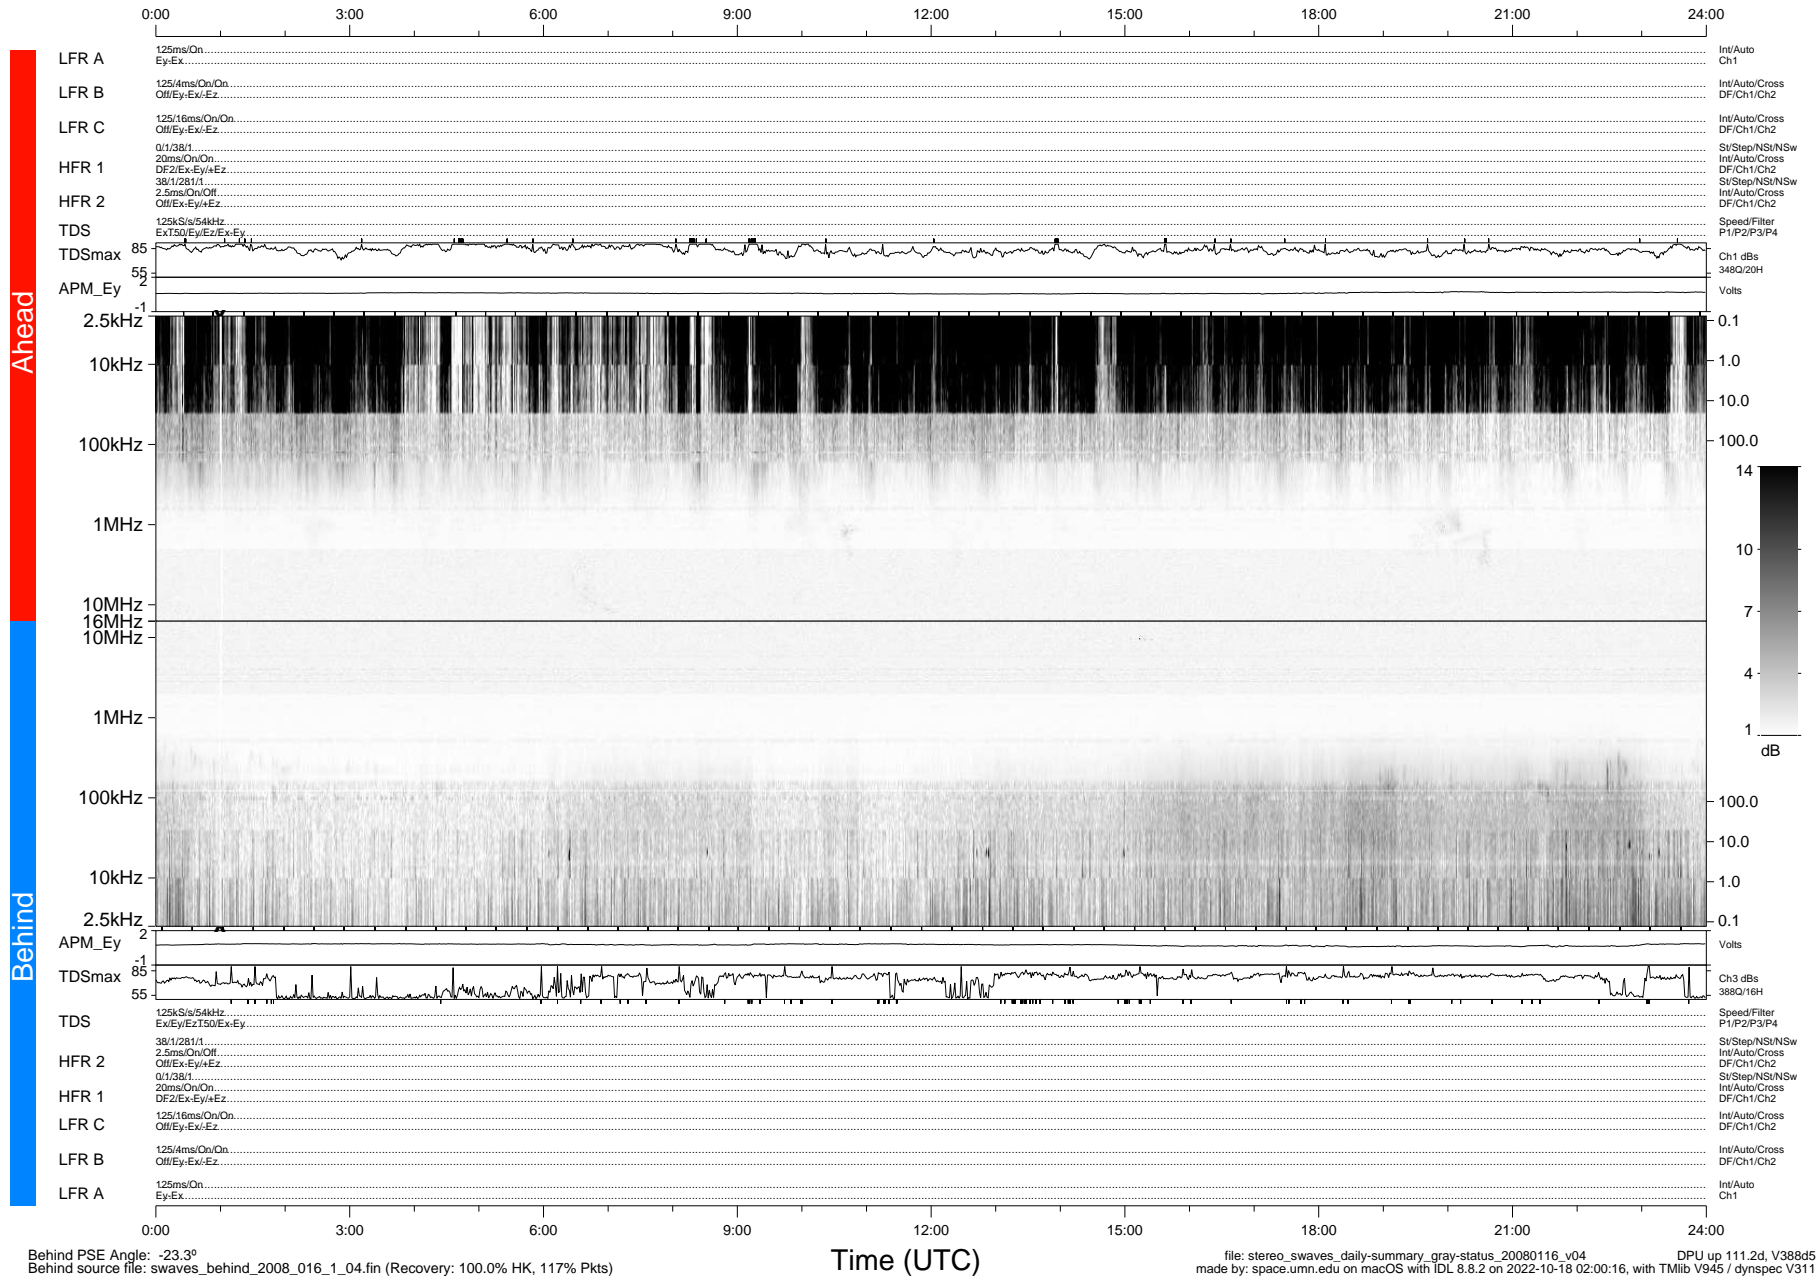

STEREO/WAVES Daily Summary - 16-Jan-2008 (DOY 016)

Ahead source file: swaves_ahead_2008_016_1_04.fin (Recovery: 100.0% HK, 112% Pkts)
Ahead PSE Angle: 21.4°

DPU up 111.5d, V388d5

Behind PSE Angle: -23.3°
Behind source file: swaves_behind_2008_016_1_04.fin (Recovery: 100.0% HK, 117% Pkts)