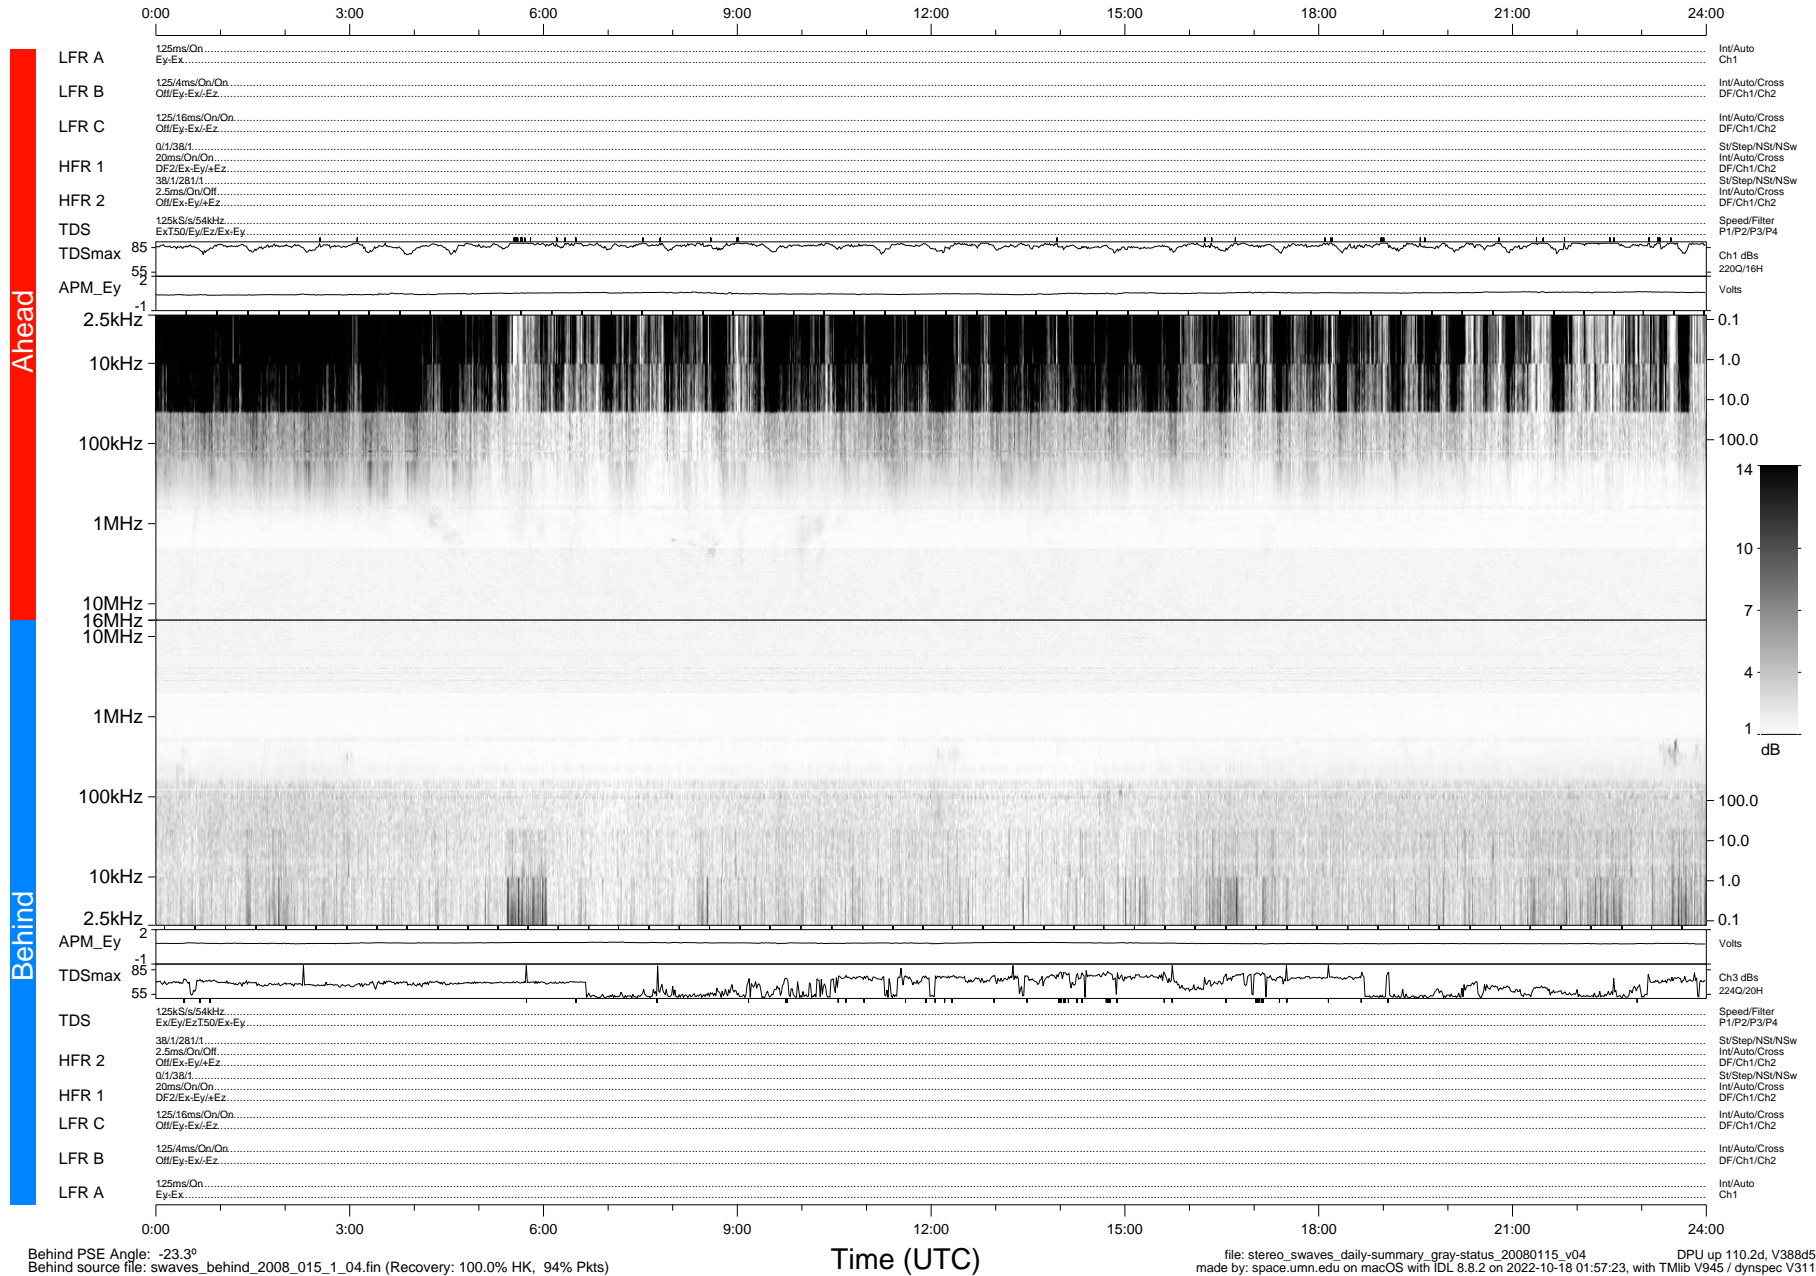

STEREO/WAVES Daily Summary - 15-Jan-2008 (DOY 015)

Ahead source file: swaves_ahead_2008_015_1_04.fin (Recovery: 100.0% HK, 92% Pkts)
Ahead PSE Angle: -21.4°

DPU up 110.5d, V388d5

Behind PSE Angle: -23.3°
Behind source file: swaves_behind_2008_015_1_04.fin (Recovery: 100.0% HK, 94% Pkts)

Time (UTC)